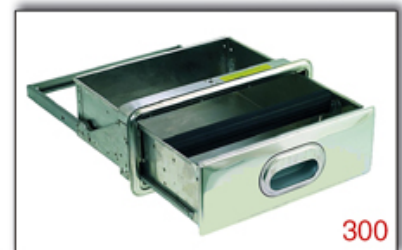

ATHENA LEVER-TYPE BODY PARTS

ATHENA LEVA

VICTORIA ARDUINO

Position	LF code no.	Description
1	1185021	STAIN.STEEL CUP SUPPORT GRID 2 GROUPS
10	1185021	STAIN.STEEL CUP SUPPORT GRID 2 GROUPS
22	1313026	FOOT \varnothing 50x27 mm M10
100	3080011	KNOCK BOX DRAWER
200	3080001	KNOCKBOX DRAWER
300	3080002	S/STEEL DRAWER FOR COFFEE GROUNDS