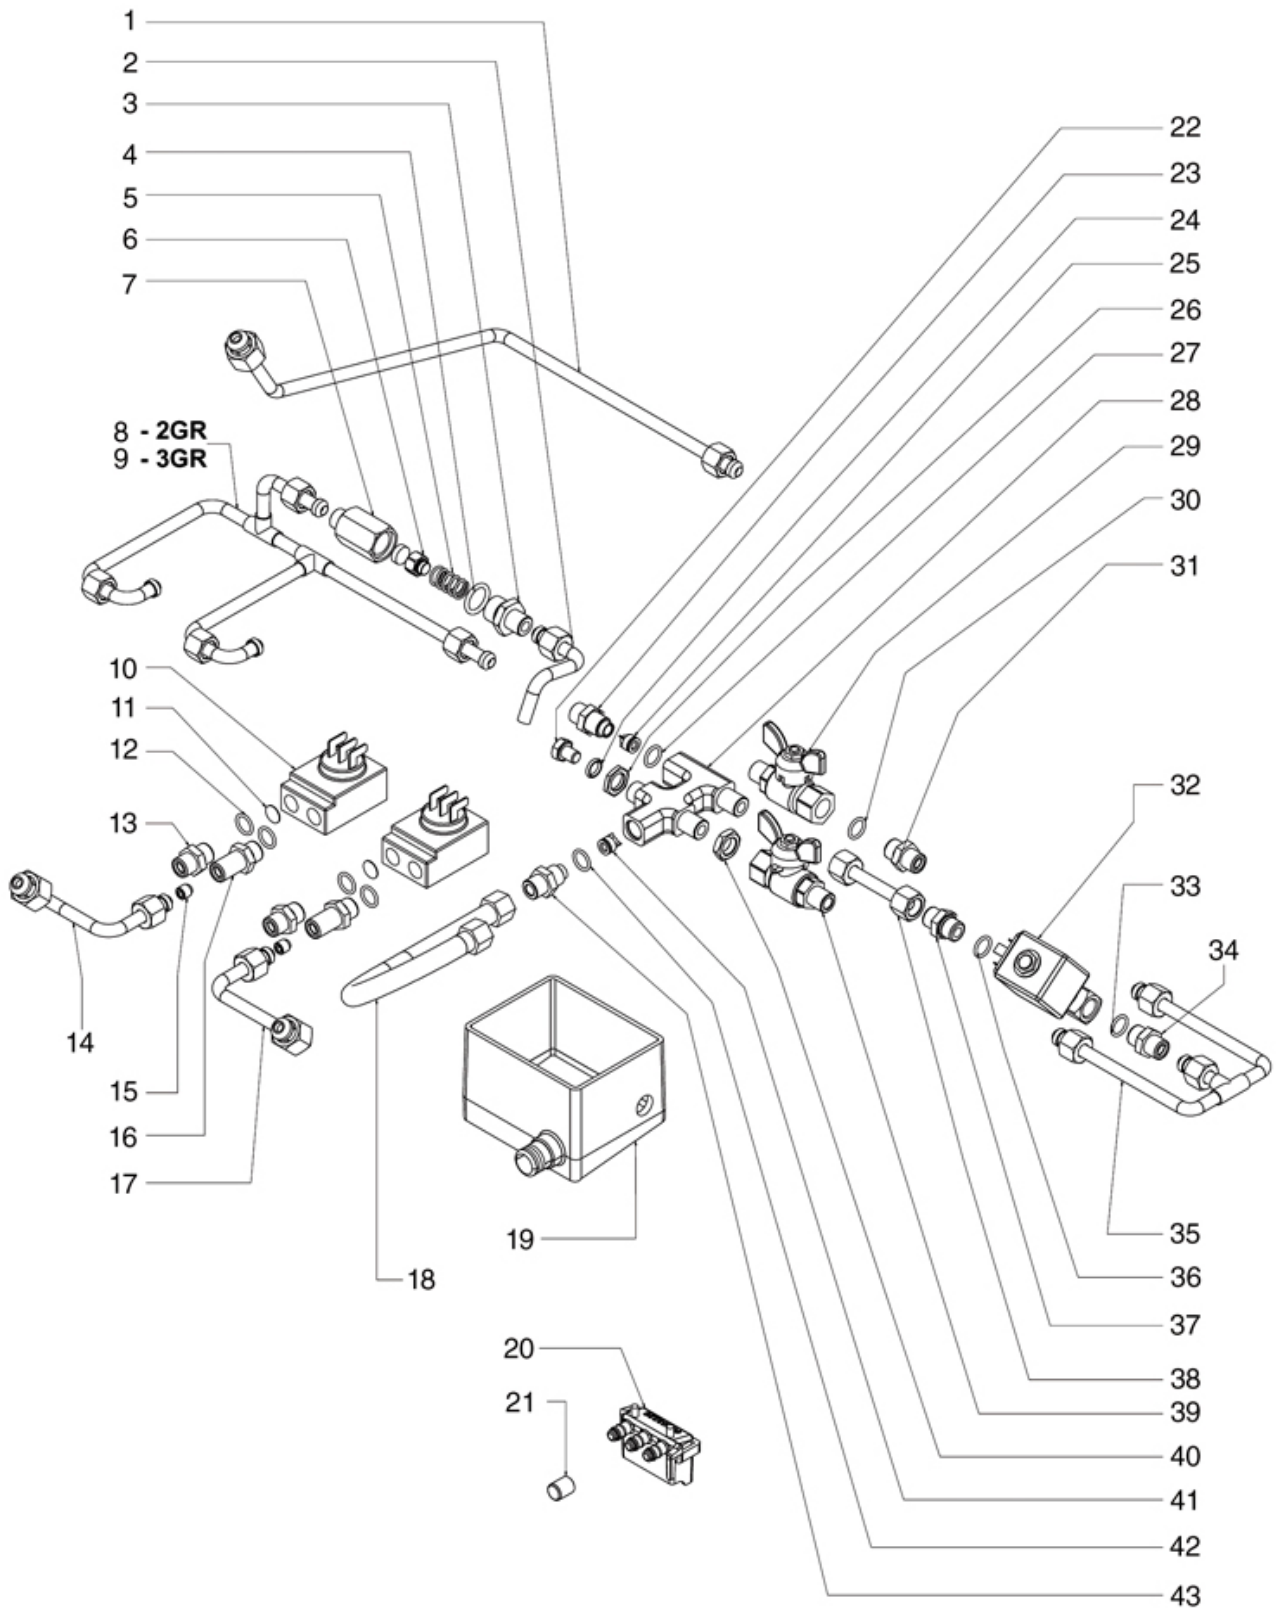

ADONIS HIDRAULIC GROUP

ADONIS

VICTORIA ARDUINO

Position	LF code no.	Description
3	1349030	SPRING HOLDER FITTING 3/8"-1/4"
4	3243086	O-RING 0117 EPDM
10	1455351	VOLUMETRIC FLOWMETER GICAR
12	1186626	O-RING 0114 EPDM
15	1349075	JET M8x1 HOLE $\varnothing$ 0.8 mm
19	1527036	DRAIN TUB
25	1523064	NON-RETURN VALVE
27	1186626	O-RING 0114 EPDM
29	3526699	BALL VALVE $\varnothing$ 1/4" MF
30	1186626	O-RING 0114 EPDM
33	1186626	O-RING 0114 EPDM
36	1186626	O-RING 0114 EPDM
38	1449038	HYDRAULIC PIPE FOR DRAIN TANK
39	3526699	BALL VALVE $\varnothing$ 1/4" MF
41	1523064	NON-RETURN VALVE
42	1186626	O-RING 0114 EPDM