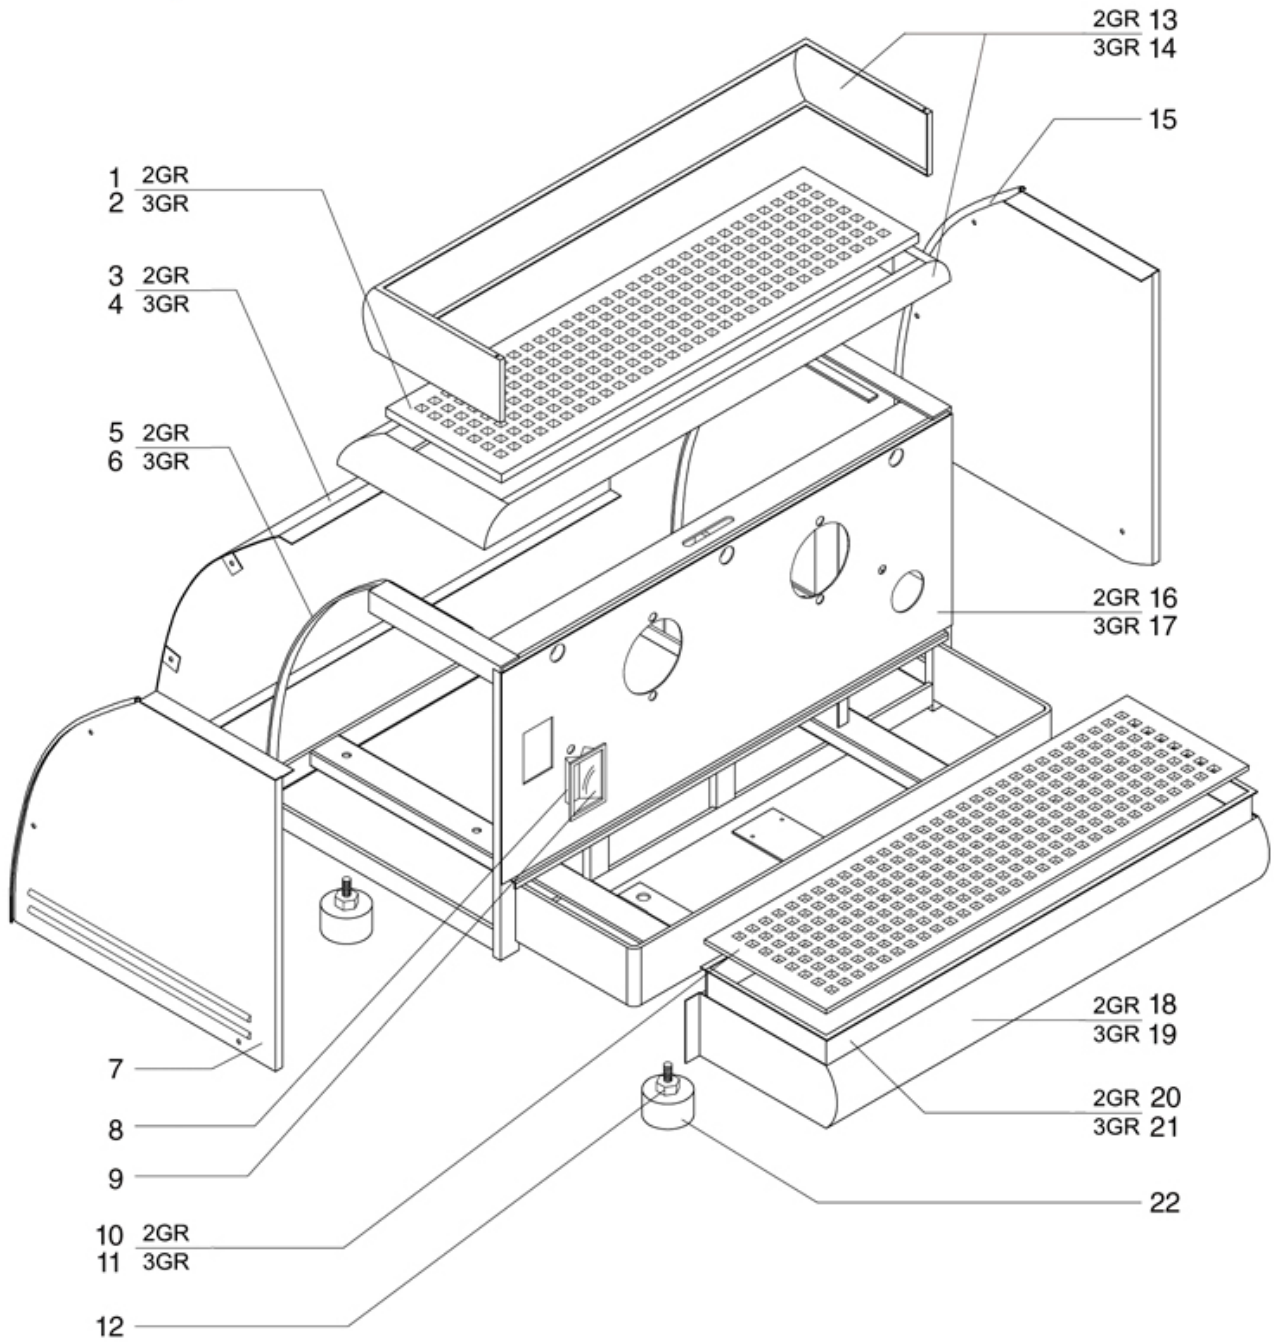

ATHENA LEVER-TYPE BODY PARTS

ATHENA LEVA

VICTORIA ARDUINO

Position	LF code no.	Description
1	1185021	STAIN.STEEL CUP SUPPORT GRID 2 GROUPS
10	1185021	STAIN.STEEL CUP SUPPORT GRID 2 GROUPS
22	1313026	FOOT \varnothing 50x27 mm M10
100	3080011	KNOCK BOX DRAWER
200	3080001	KNOCKBOX DRAWER
300	3080002	S/STEEL DRAWER FOR COFFEE GROUNDS