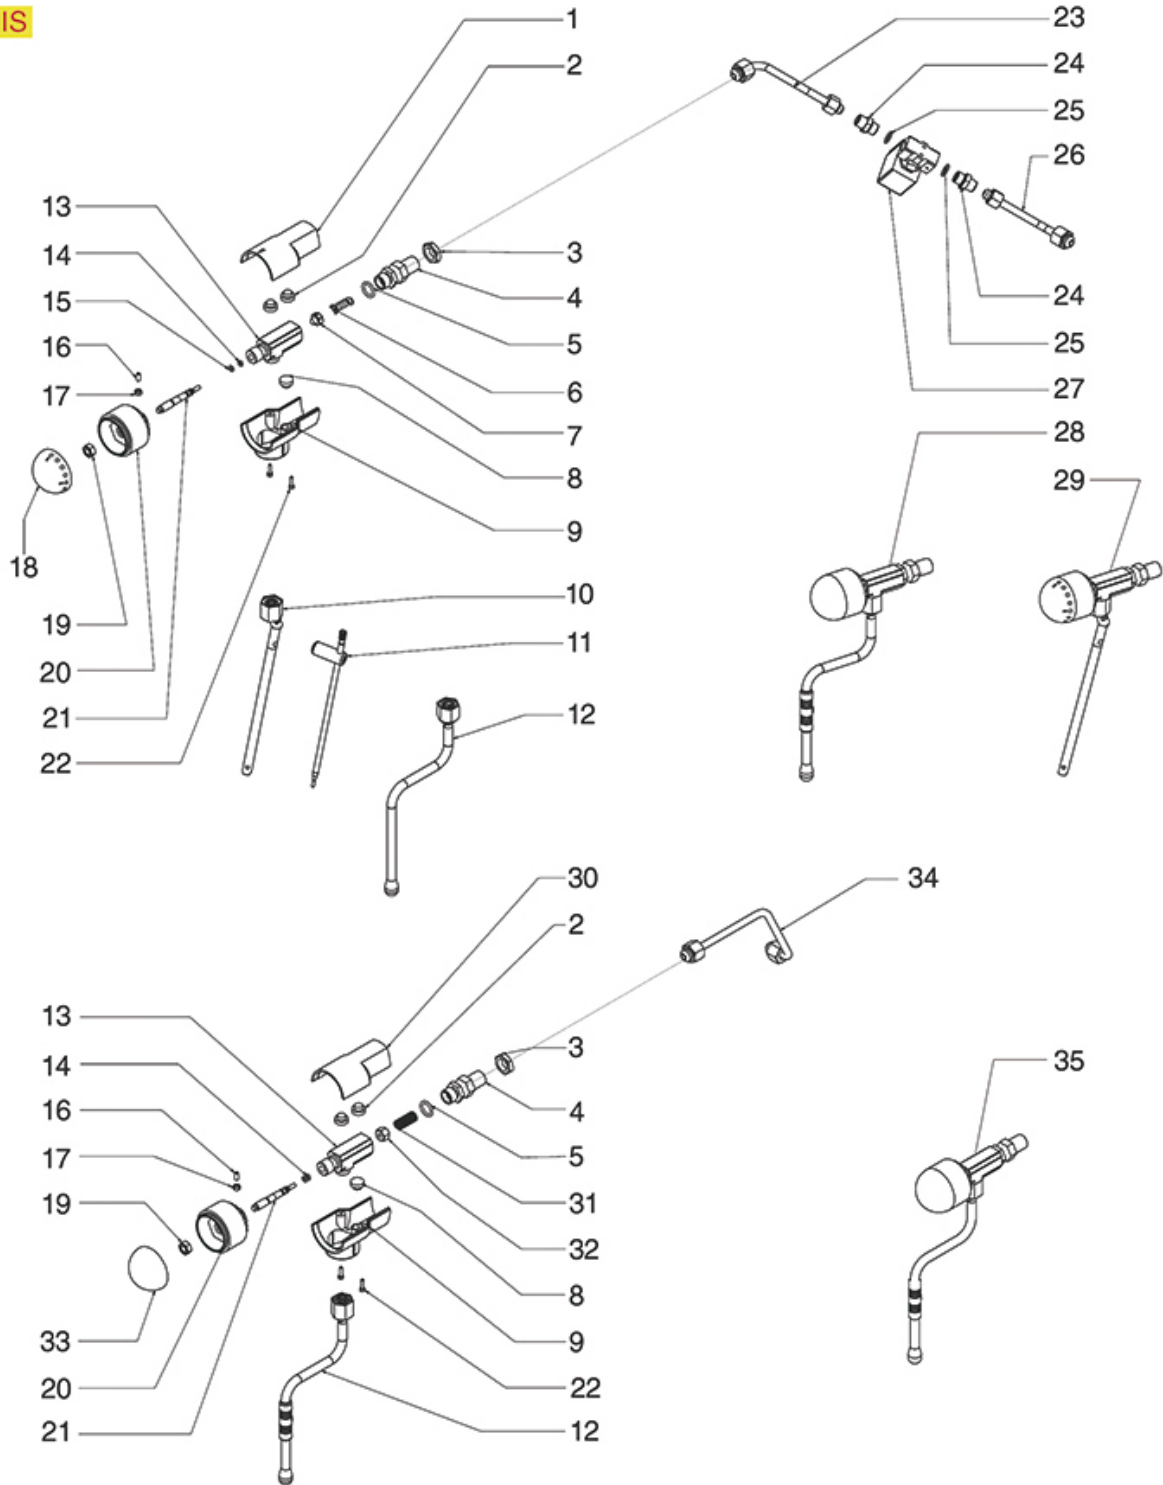

ADONIS STEAM TAPS

ADONIS

---	100
---	101
---	102
0,60L 6 cups	103
0,70L 9 cups	104
1,10L 12 cups	105
---	106

INOX 18/10

0,20L 2 cups	200
0,30L 3 cups	201
0,45L 4 cups	202
0,60L 6 cups	203
0,70L 9 cups	204
1,10L 12 cups	205
---	206

INOX 18/10

---	300
---	301
---	302
0,60L 6 cups	303
1,00L 10 cups	304
1,50L 12 cups	305
2,00L 15 cups	306

INOX 18/10

0,25L 2 cups	400
0,35L 3 cups	401
0,50L 4 cups	402
0,75L 6 cups	403
1,00L 10 cups	404
1,50L 13 cups	405
---	406

INOX 18/10