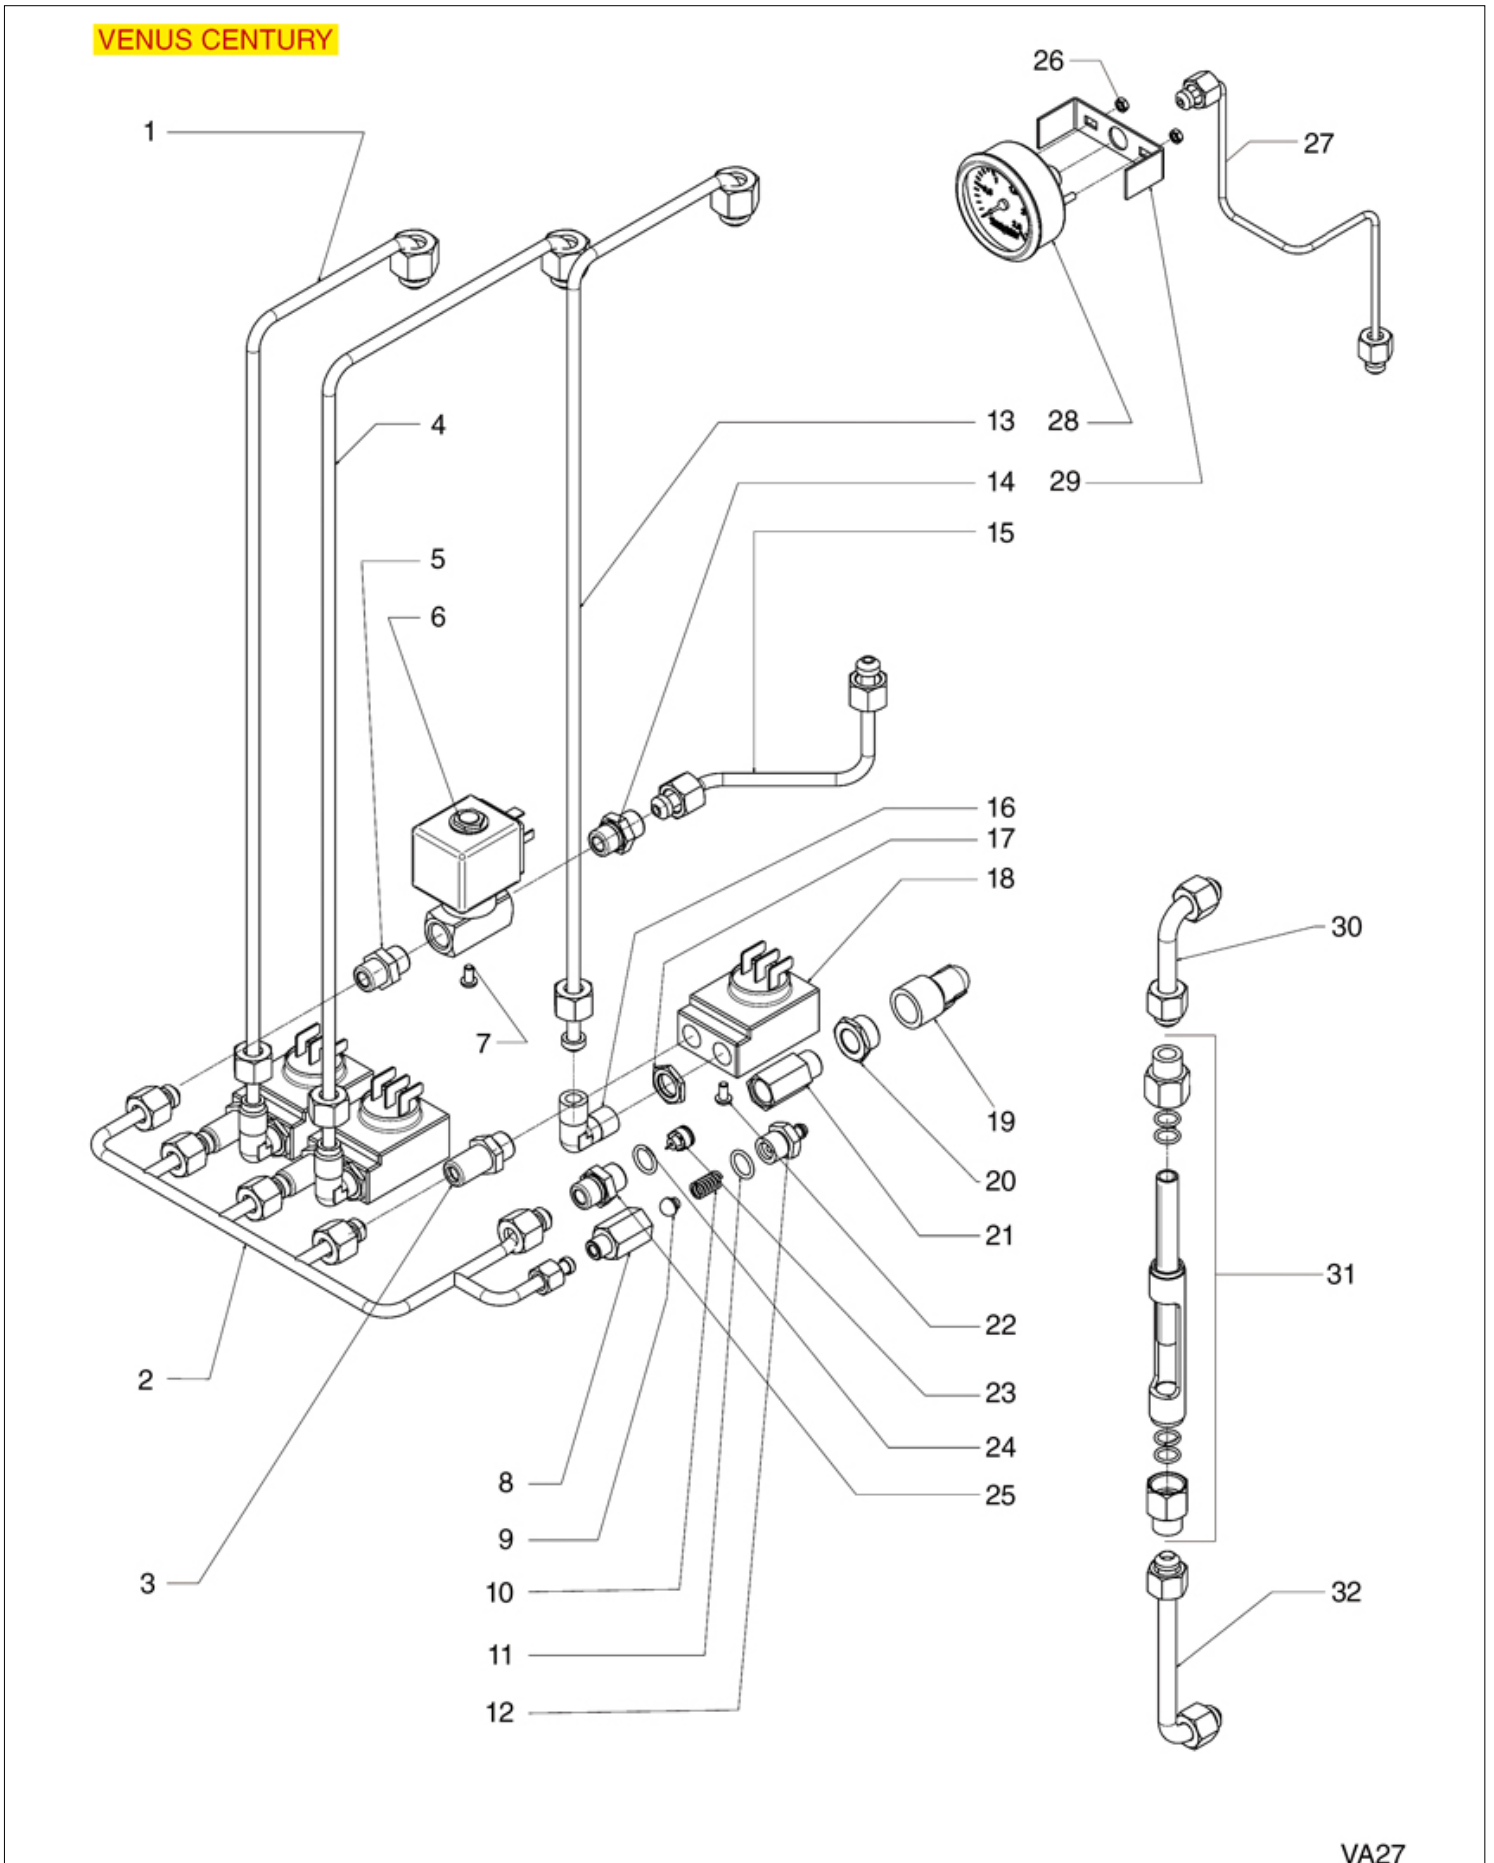

VENUS CENTURY HIDRAULIC GROUP

VA27

Positions without LF code no.: upon request

VICTORIA ARDUINO

Position	LF code no.	Description
5	1349102	FITTING $\varnothing$ 1/4"M-1/4"M
6	1120310	2-WAY SOLENOID VALVE SIRAI 230V 50Hz
9	1786162	SILICONE MUSHROOM GASKET
10	1250318	SPRING $\varnothing$ 8x14.5 mm
11	1186626	O-RING 0114 EPDM
14	1349102	FITTING $\varnothing$ 1/4"M-1/4"M
18	1455351	VOLUMETRIC FLOWMETER GICAR
20	1349132	FITTING $\varnothing$ 3/8"M-1/4"F
23	1523064	NON-RETURN VALVE
24	1186626	O-RING 0114 EPDM
25	1349102	FITTING $\varnothing$ 1/4"M-1/4"M
28	1245046	BOILER PRESSURE GAUGE $\varnothing$ 62 mm 0+2.5 bar
31	1201100	LEVEL GLASS ASSEMBLY