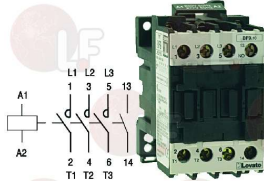

Contactors

1. **3446561 CONTACTOR LOVATO BF0910A**
   coil 9A 230V 50/60Hz 4.2Kw
   3 normally open contacts
   1 normally open auxiliary contact

VICTORIA ARDUINO 04200019

Cup support grids

1. **1185020 CUP WARMING GRID**
   dimensions 255x130 mm
   for Coffee machine (VICTORIA ARDUINO) ADONIS