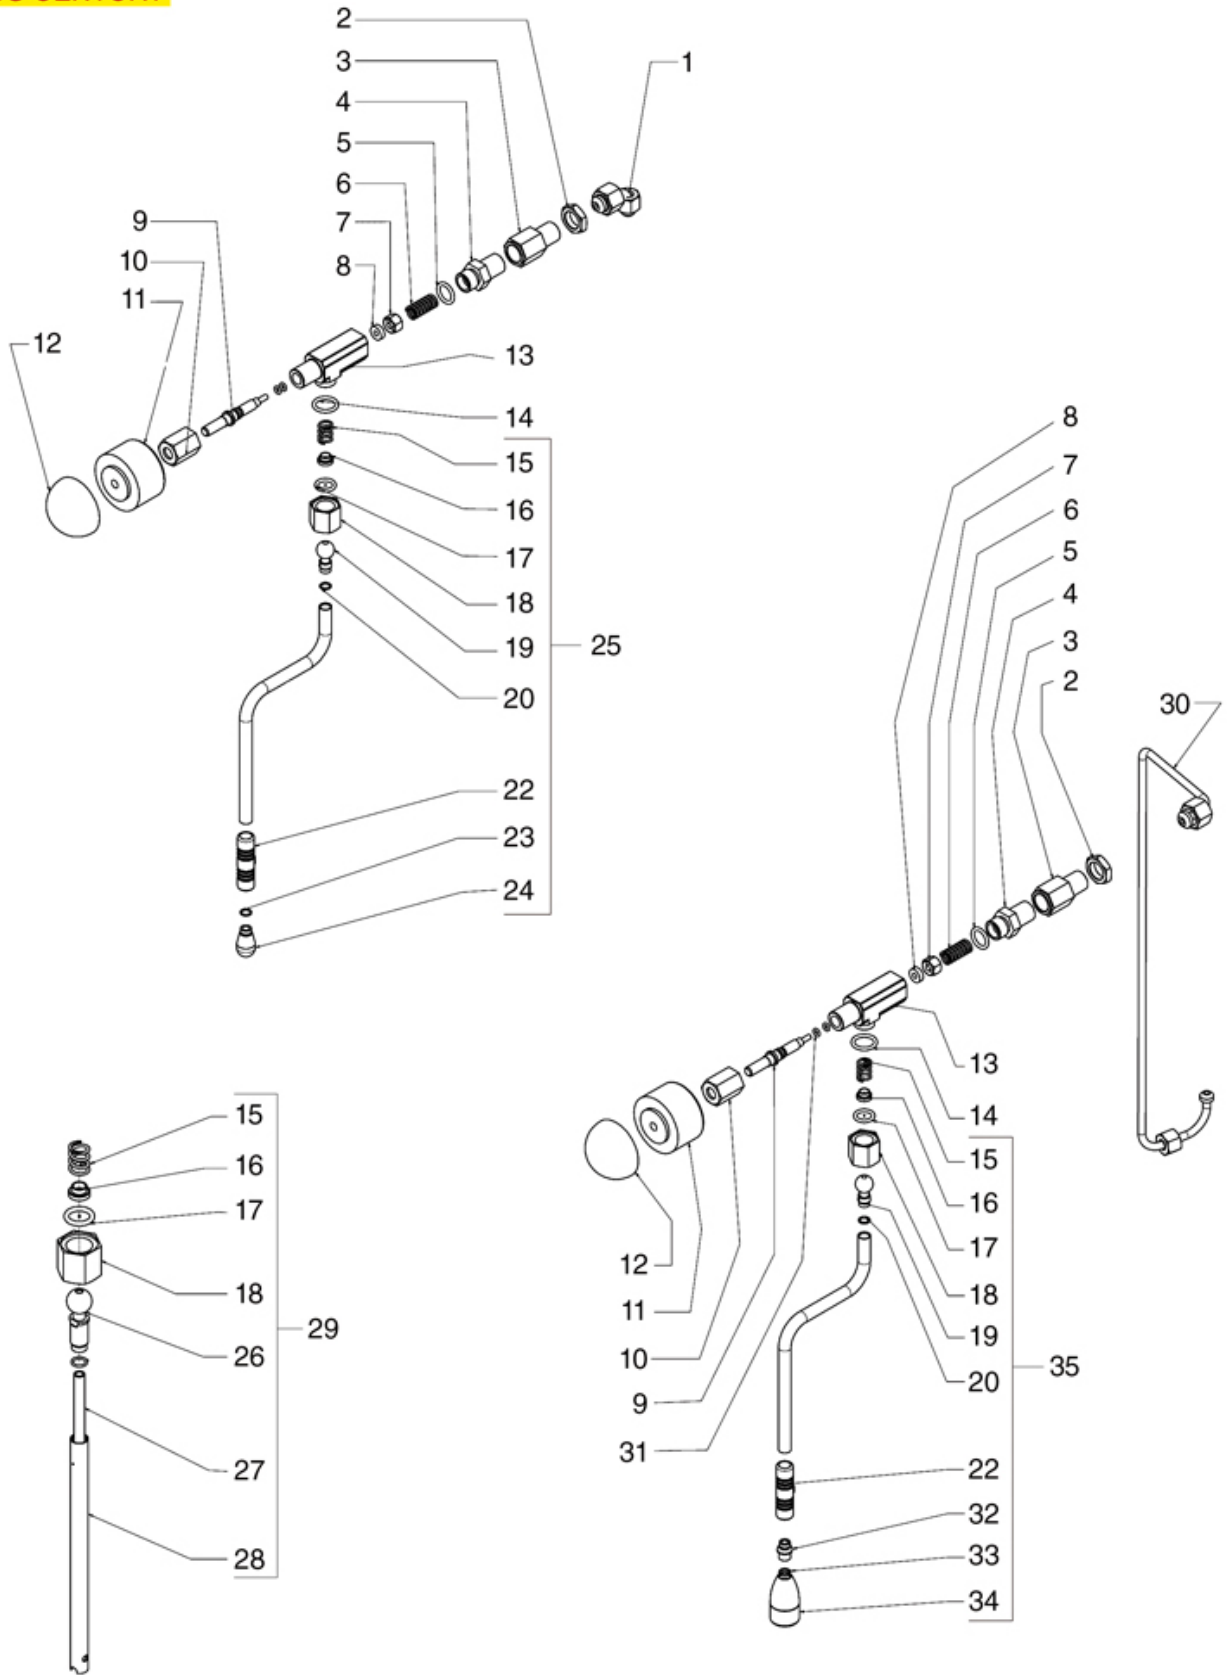

VENUS CENTURY WATER/STEAM TAPS

VENUS CENTURY

VICTORIA ARDUINO

Position	LF code no.	Description
2	1348036	NUT $\varnothing$ 3/8" WRENCH 21x6mm
4	1349031	SPRING HOLDER FITTING 3/8"
5	3243086	O-RING 0117 EPDM
6	1250531	SPRING $\varnothing$ 11.5x25 mm
7	1321601	COMPLETE GASKET HOLDER FOR TAP
8	1186487	SILICONE FLAT GASKET $\varnothing$ 12x4.5x4 mm
14	3243086	O-RING 0117 EPDM
15	1250019	SPRING $\varnothing$ 12x16.5 mm
16	1186988	STEAM TAP JOINT BUSHING
17	1186805	O-RING 0115 EPDM
22	5030025	BURN PREVENTING RUBBERP.F/PIPE $\varnothing$ 10 mm
24	1449088	STEAM NOZZLE
31	1186514	O-RING 02015 SILICON
34	1449036	WATER SPRINKLER