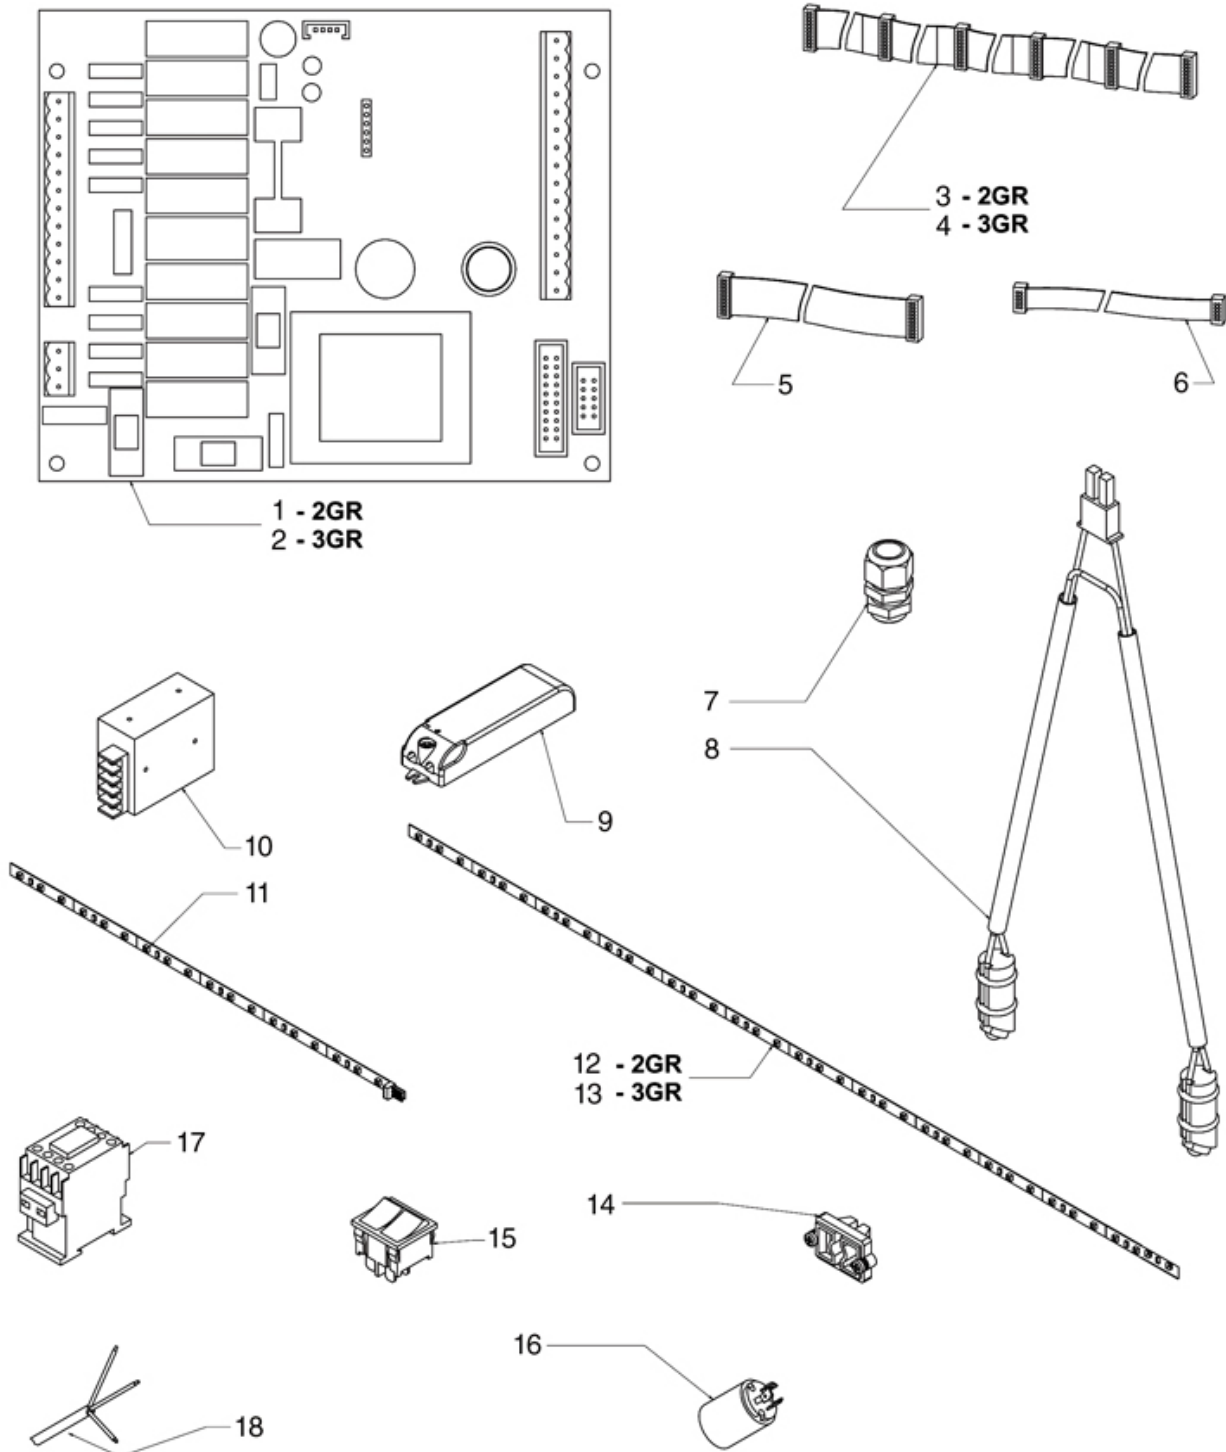

ADONIS ELECTRICAL COMPONENTS

ADONIS

VICTORIA ARDUINO

Position	LF code no.	Description
1	1390098	CPU ELECTRONIC CIRCUIT BOARD 2GR
2	1390099	CPU ELECTRONIC CIRCUIT BOARD 3/4GR
17	3446561	CONTACTOR LOVATO BF0910A