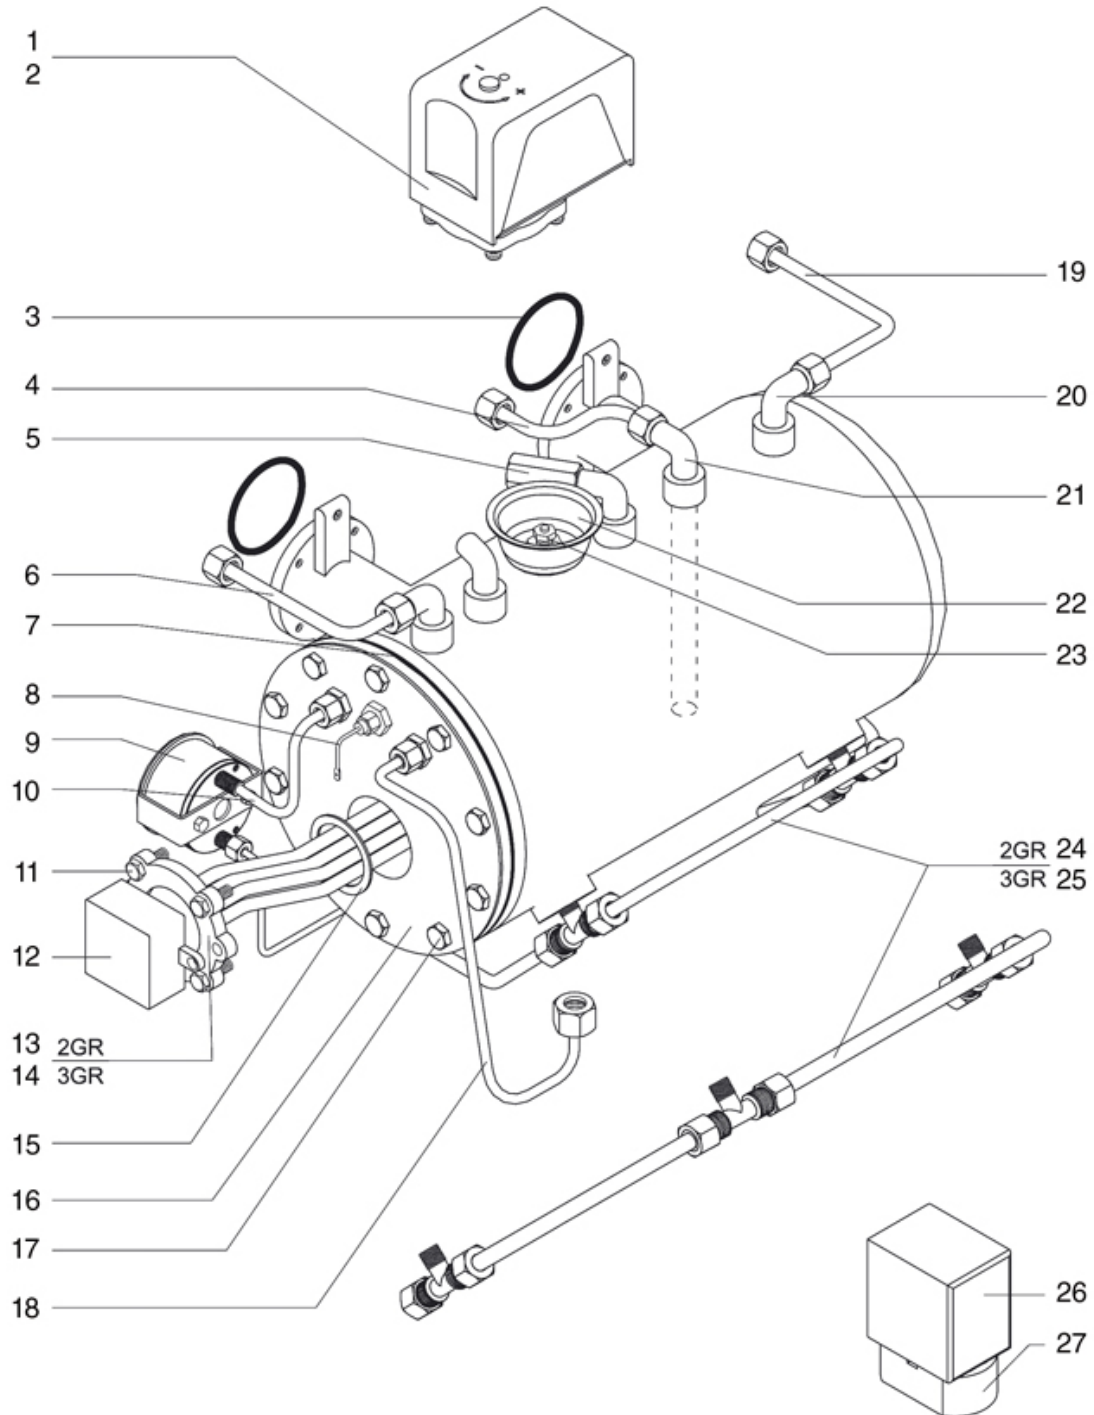

ATHENA LEVER-TYPE BOILER

ATHENA LEVA

VICTORIA ARDUINO

Position	LF code no.	Description
1	1320531	PRESSURE SWITCH P302/6 3-POLES 30A
2	1320541	PRESSURE SWITCH PARKER
3	1186179	TEFLON FLAT GASKET \varnothing 57x42x3 mm
5	1523572	BOILER VALVE \varnothing 3/8"M - 1,8 bar CE/PED
8	1341013	LEVEL PROBE \varnothing 1/4"M-130 mm
9	1245045	PUMP-BOILER PRESSURE GAUGE \varnothing 63 mm
11	3528088	S/S SCREW T.E. M8x20 UNI 5739 DIN 24017
13	1755142	HEATING ELEMENT 3000W 220/380V
14	1755143	HEATING ELEMENT 5000W 220V
15	1186638	FLAT CARBO GASKET \varnothing 67x55x3 mm
17	3528028	S/S SCREW T.E. M10x20 UNI 5739
20	1349706	L-FITTING \varnothing 3/8"M-3/8"M NICKEL-PLATED
23	1523534	BOILER VALVE \varnothing 1/4"M
26	1341305	LEVEL REGULATOR RL30/1E/2C/8 230/240V
27	3351154	BASE OCTAL ES8 10A 400V