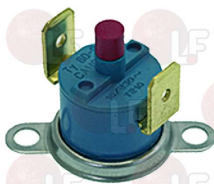

VICTORIA ARDUINO 09500004

1443006 CONTACT THERMOSTAT 55°C 250V 16A
automatic reset
for Coffee machine (NUOVA SIMONELLI) APPIA
AURELIA
for Coffee machine (VICTORIA ARDUINO) ADONIS