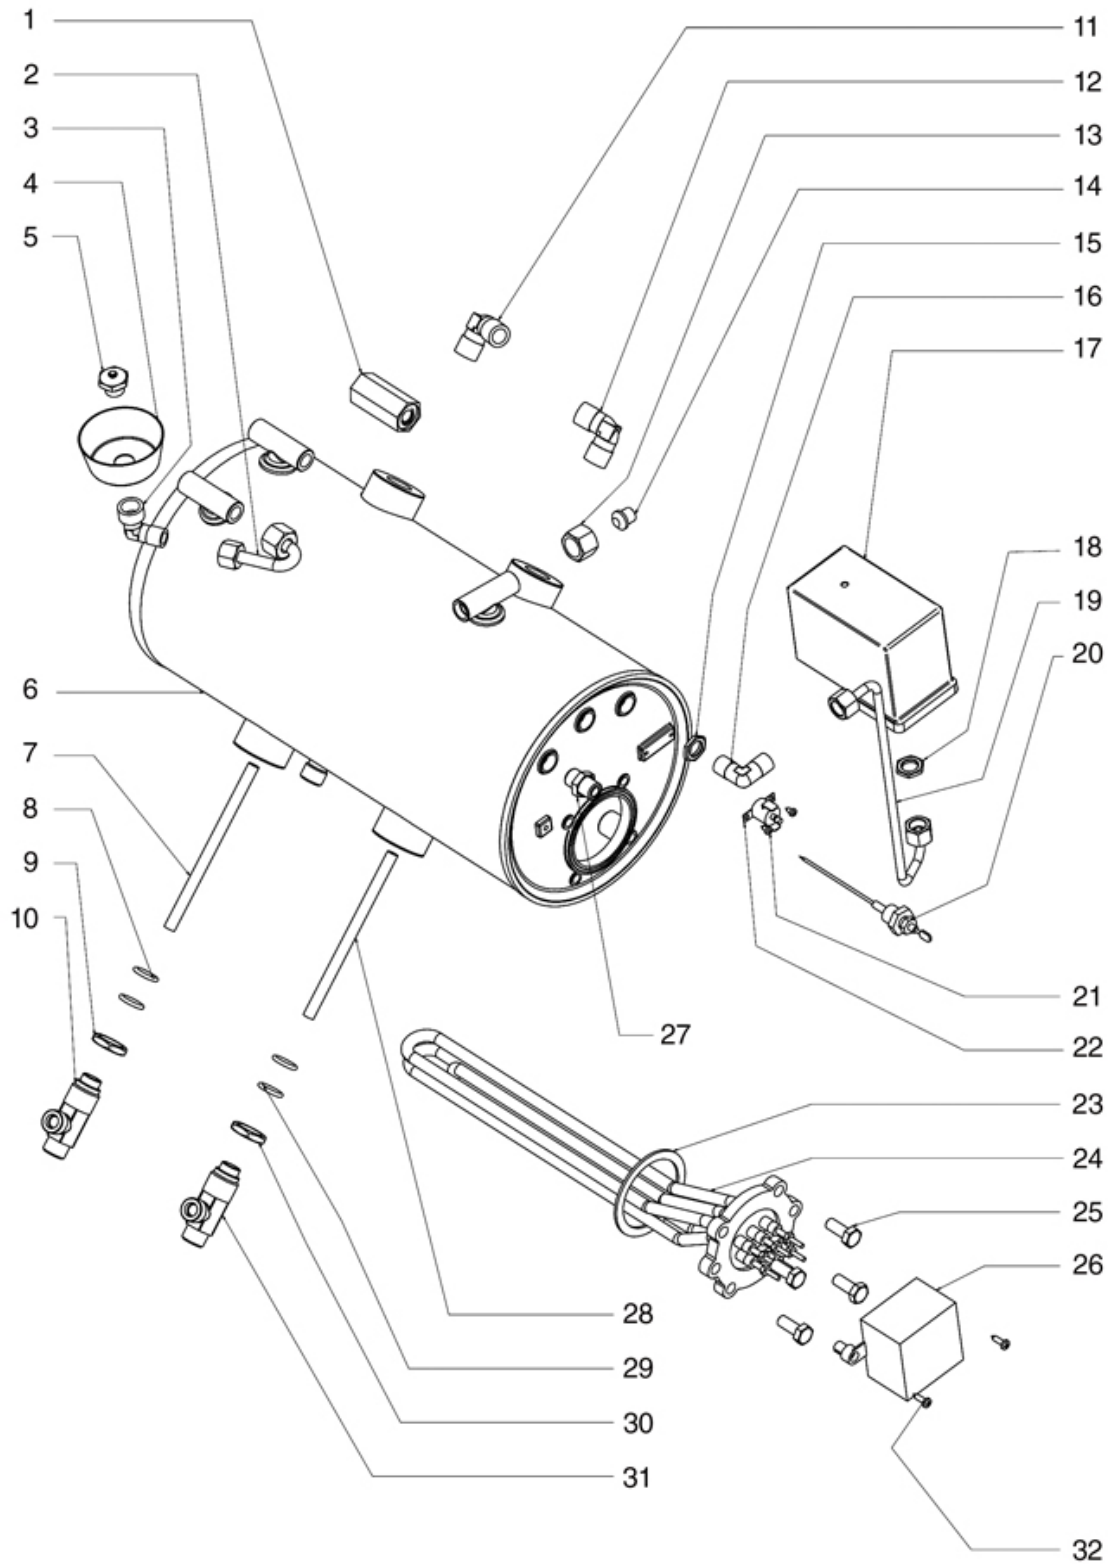

ATHENA S BOILER

ATHENA S

VICTORIA ARDUINO

Position	LF code no.	Description
5	1523534	BOILER VALVE $\varnothing$ 1/4"M
7	1449037	INJECTOR PIPE M8
8	3243086	O-RING 0117 EPDM
9	1349504	NUT FOR TAP $\varnothing$ 1/2"
10	1349034	HEAT EXCHANGER FITTING
11	1349706	L-FITTING $\varnothing$ 3/8"M-3/8"M NICKEL-PLATED
12	1349706	L-FITTING $\varnothing$ 3/8"M-3/8"M NICKEL-PLATED
17	1320531	PRESSURE SWITCH P302/6 3-POLES 30A
17	1320541	PRESSURE SWITCH PARKER
20	1341013	LEVEL PROBE $\varnothing$ 1/4"M-130 mm
22	1444535	CONTACT THERMOSTAT 135°C 16A 250V
23	1186638	FLAT CARBO GASKET $\varnothing$ 67x55x3 mm
24	1755142	HEATING ELEMENT 3000W 220/380V
25	3528088	S/S SCREW T.E. M8x20 UNI 5739 DIN 24017
27	1349102	FITTING $\varnothing$ 1/4"M-1/4"M
28	1449037	INJECTOR PIPE M8
29	3243086	O-RING 0117 EPDM
30	1349504	NUT FOR TAP $\varnothing$ 1/2"
31	1349034	HEAT EXCHANGER FITTING