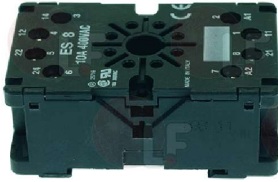

Relays

3351154 BASE OCTAL ES8 10A 400V
8 poles

VICTORIA ARDUINO 09000011

Rotary switches

1057024 SELECTOR SWITCH 0-1 POSITIONS 16A 500V
square pin 5x5 mm
for Coffee machine (NUOVA SIMONELLI) MAC2000
PROGRAMVIP
for Coffee machine (VICTORIA ARDUINO) ATHENALEVA