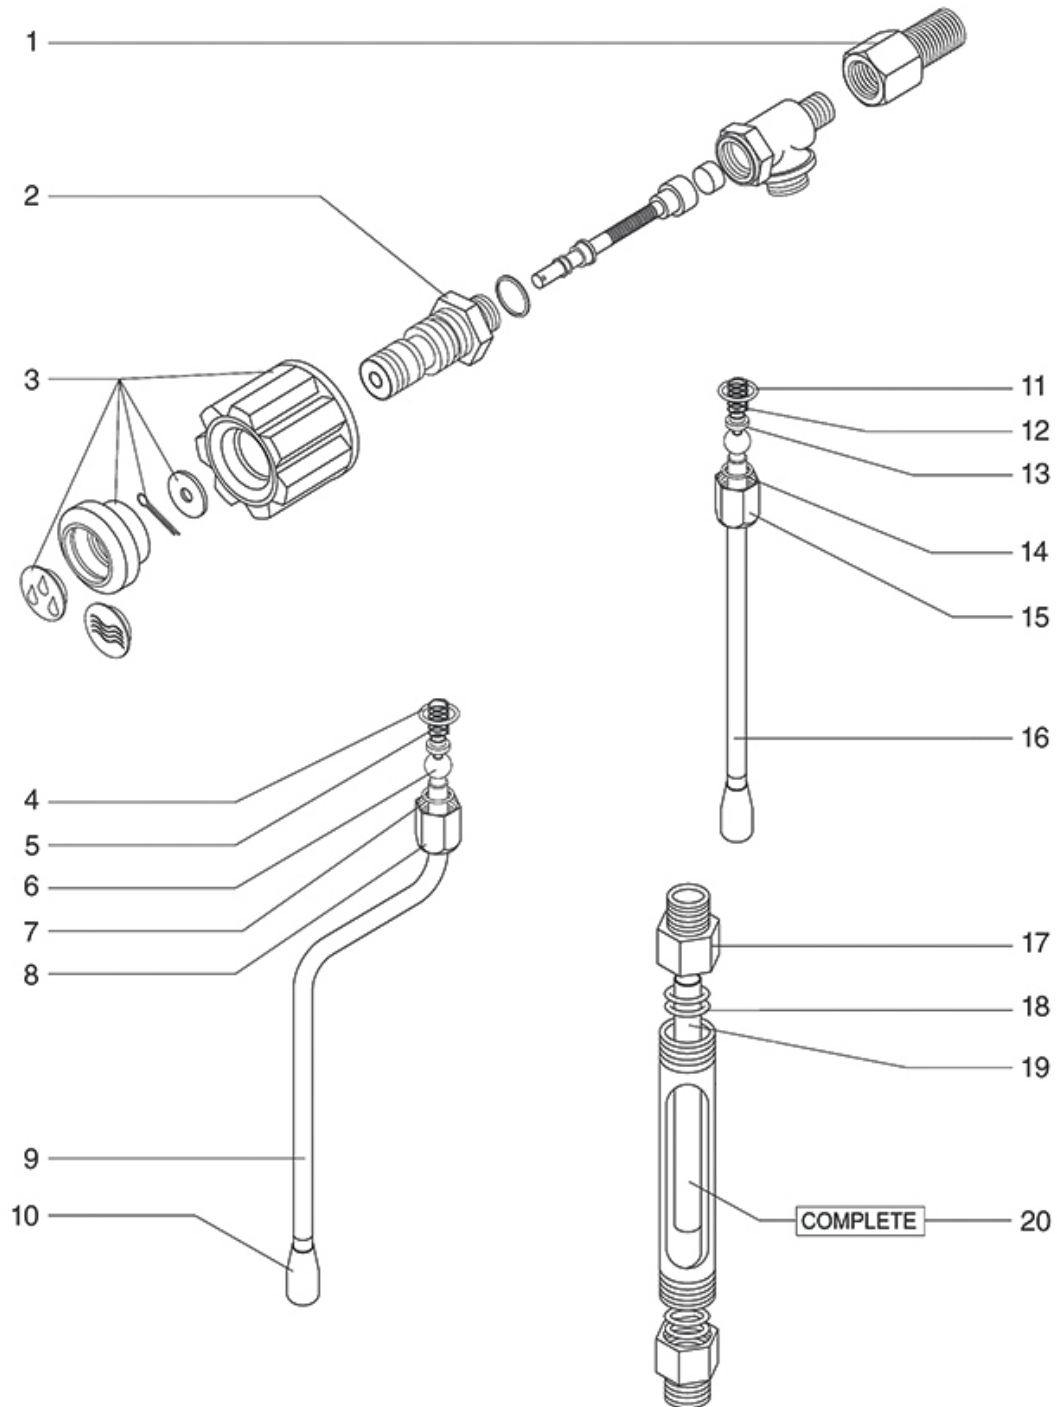

ATHENA LEVER-TYPE WATER/STEAM TAP

ATHENA LEVA

0+100°C 50	0+100°C 51	INOX 18/10 <table border="1"> <tr><td>---</td><td>100</td></tr> <tr><td>---</td><td>101</td></tr> <tr><td>---</td><td>102</td></tr> <tr><td>0,60L 6 cups</td><td>103</td></tr> <tr><td>0,70L 9 cups</td><td>104</td></tr> <tr><td>1,10L 12 cups</td><td>105</td></tr> <tr><td>---</td><td>106</td></tr> </table>	INOX 18/10 <table border="1"> <tr><td>0,20L 2 cups</td><td>200</td></tr> <tr><td>0,30L 3 cups</td><td>201</td></tr> <tr><td>0,45L 4 cups</td><td>202</td></tr> <tr><td>0,60L 6 cups</td><td>203</td></tr> <tr><td>0,70L 9 cups</td><td>204</td></tr> <tr><td>1,10L 12 cups</td><td>205</td></tr> <tr><td>---</td><td>206</td></tr> </table>	INOX 18/10 <table border="1"> <tr><td>---</td><td>300</td></tr> <tr><td>---</td><td>301</td></tr> <tr><td>---</td><td>302</td></tr> <tr><td>0,60L 6 cups</td><td>303</td></tr> <tr><td>1,00L 10 cups</td><td>304</td></tr> <tr><td>1,50L 12 cups</td><td>305</td></tr> <tr><td>2,00L 15 cups</td><td>306</td></tr> </table>	INOX 18/10 <table border="1"> <tr><td>0,25L 2 cups</td><td>400</td></tr> <tr><td>0,35L 3 cups</td><td>401</td></tr> <tr><td>0,50L 4 cups</td><td>402</td></tr> <tr><td>0,75L 6 cups</td><td>403</td></tr> <tr><td>1,00L 10 cups</td><td>404</td></tr> <tr><td>1,50L 13 cups</td><td>405</td></tr> <tr><td>---</td><td>406</td></tr> </table>

Positions without LF code no.: upon request