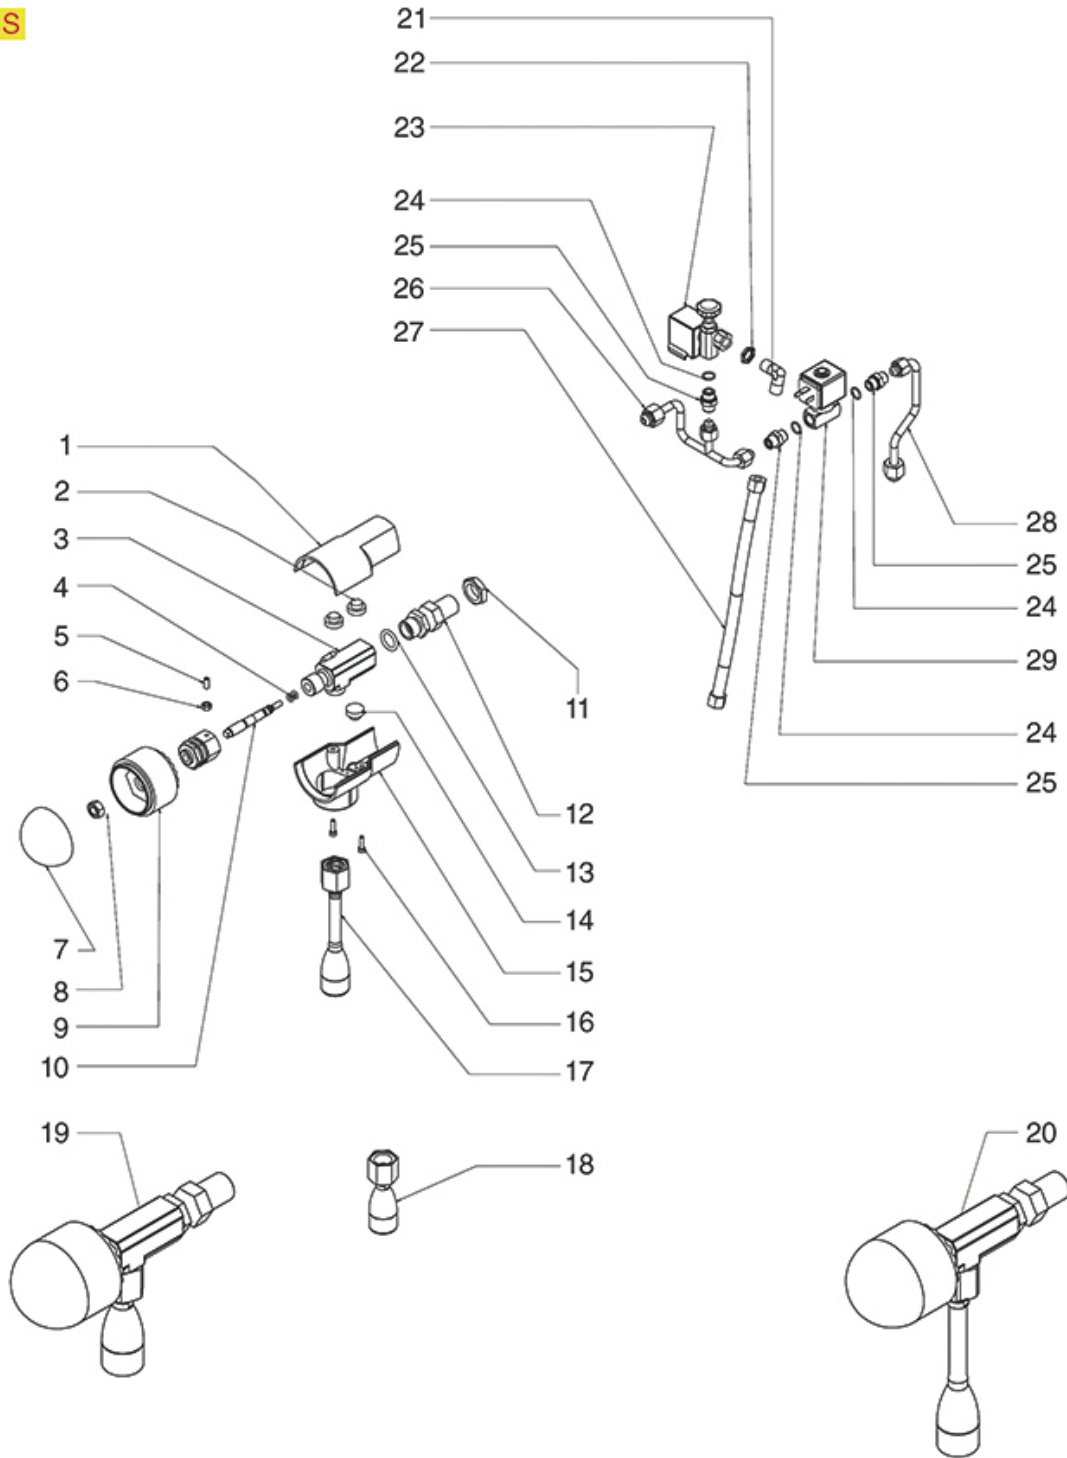

ADONIS WATER TAPS

ADONIS

0+100°C	---	100
0+100°C	---	101
	---	102
	0,60L 6 cups	103
	0,70L 9 cups	104
	1,10L 12 cups	105
	---	106

INOX 18/10

	0,20L 2 cups	200
	0,30L 3 cups	201
	0,45L 4 cups	202
	0,60L 6 cups	203
	0,70L 9 cups	204
	1,10L 12 cups	205
	---	206

INOX 18/10

	---	300
	---	301
	---	302
	0,60L 6 cups	303
	1,00L 10 cups	304
	1,50L 12 cups	305
	2,00L 15 cups	306

INOX 18/10

	0,25L 2 cups	400
	0,35L 3 cups	401
	0,50L 4 cups	402
	0,75L 6 cups	403
	1,00L 10 cups	404
	1,50L 13 cups	405
	---	406

INOX 18/10