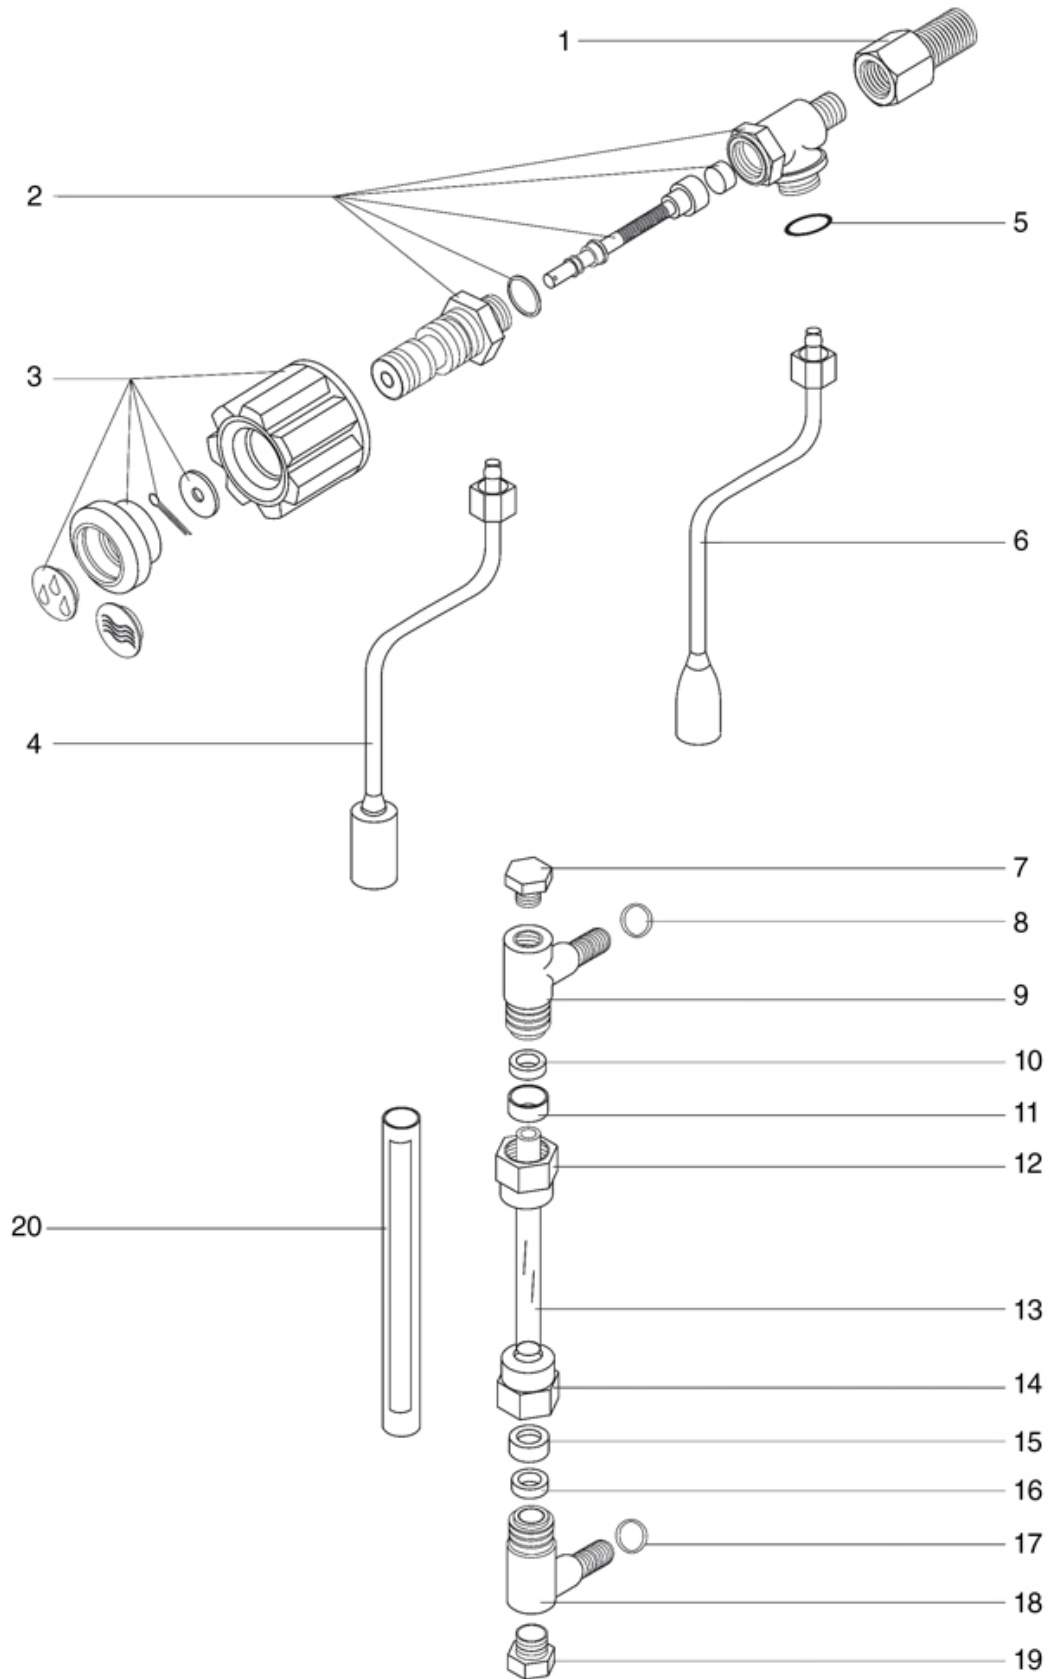

VENUS BAR 2006 TAPS AND LEVEL

VENUS BAR 2006

VICTORIA ARDUINO

Position	LF code no.	Description
2	1348123	POLISHED WATER/STEAM TAP
3	1241386	WATER/STEAM TAP KNOB
5	3243086	O-RING 0117 EPDM
8	1186516	TEFLON FLAT GASKET $\varnothing$ 26x17x2 mm
10	1186206	EPDM FLAT GASKET $\varnothing$ 16x10x8 mm
13	1201051	SILK-SCREENED LEVEL GLASS $\varnothing$ 10x190 mm
16	1186206	EPDM FLAT GASKET $\varnothing$ 16x10x8 mm
17	1186516	TEFLON FLAT GASKET $\varnothing$ 26x17x2 mm