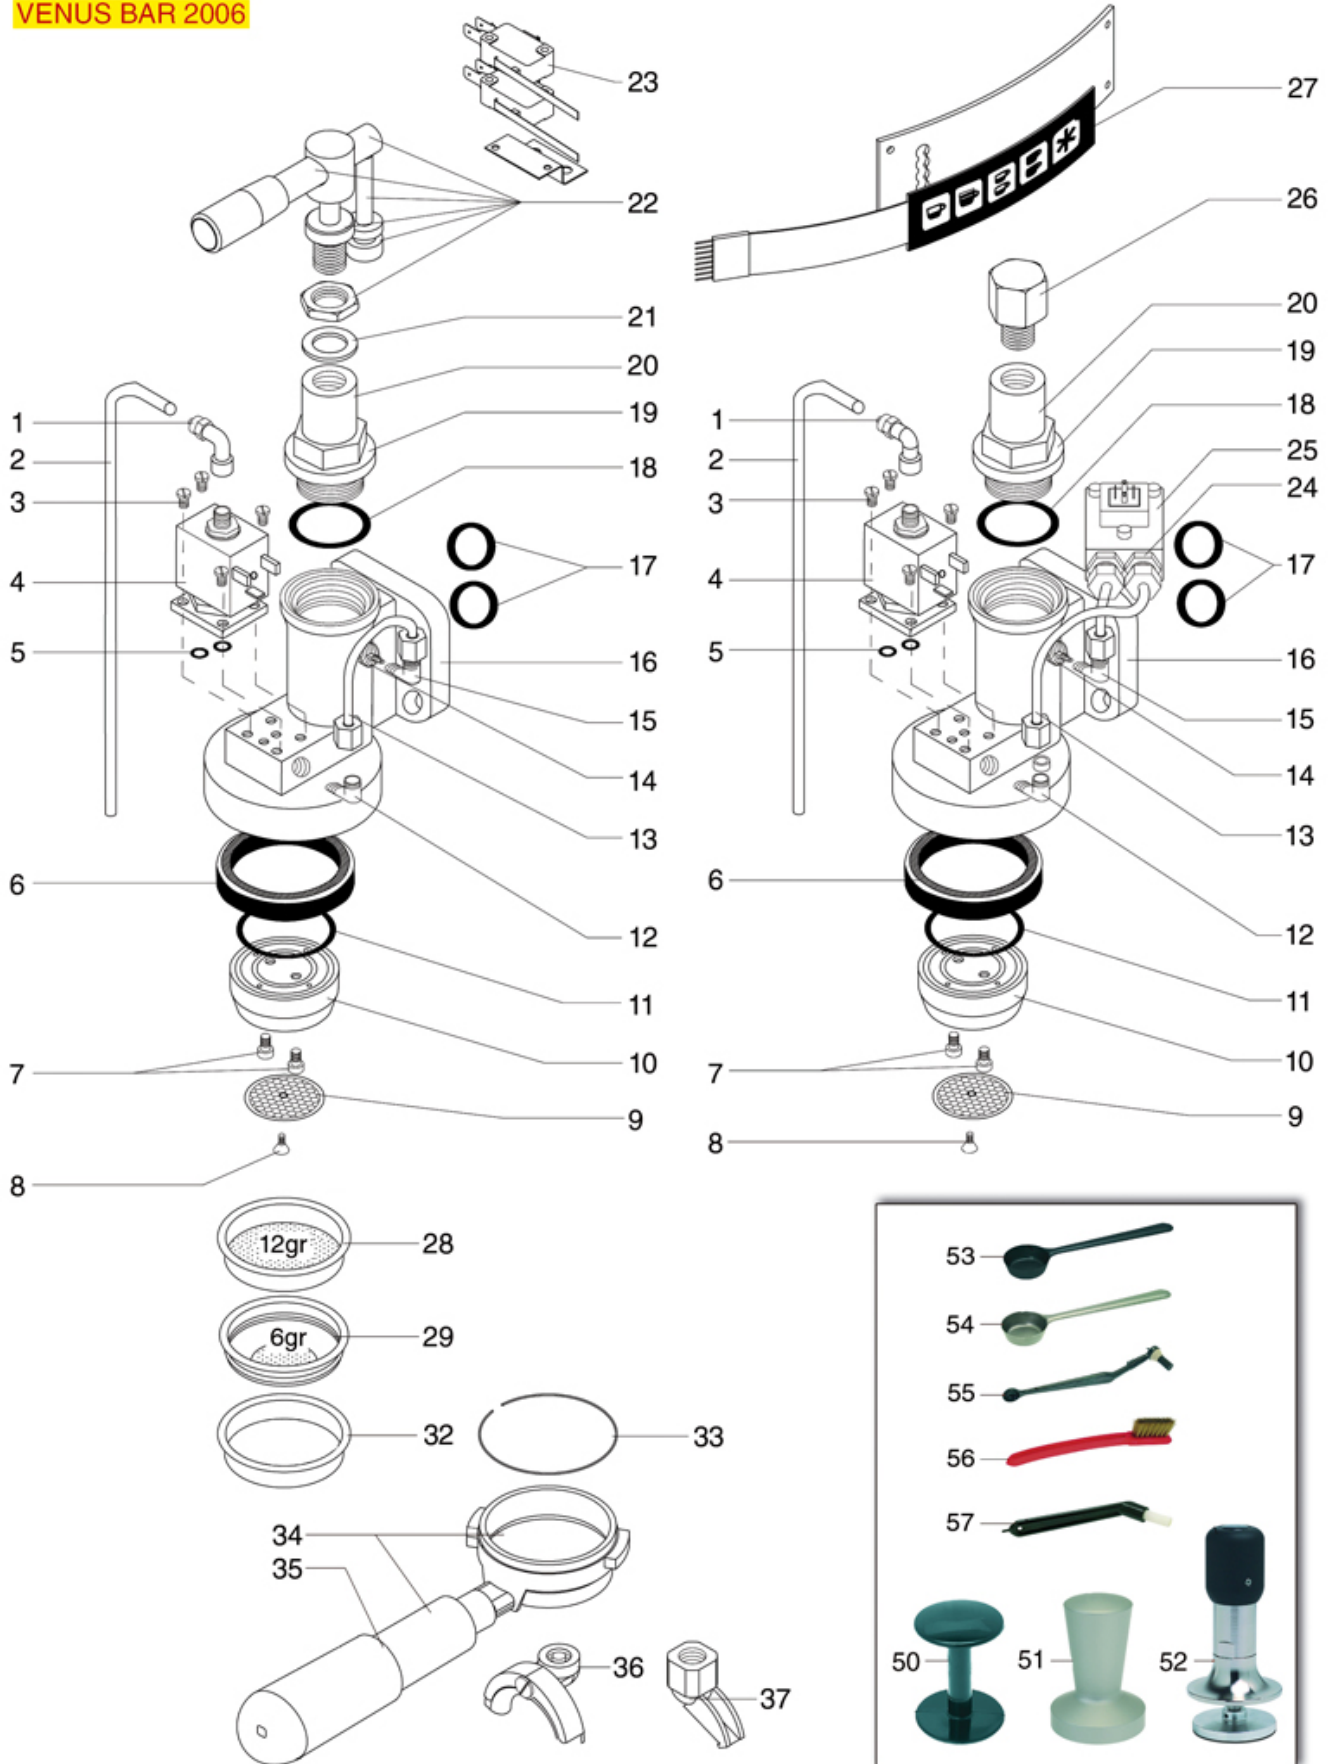

VENUS BAR 2006 BREW GROUP

VENUS BAR 2006

VA23

Positions without LF code no.: upon request

VICTORIA ARDUINO

Position	LF code no.	Description
2	1449502	TEFLON PIPE $\varnothing$ 4x6 mm - 10 m
3	1184006	S/S SCREW T.C.C.E.I. M4x12 UNI 7984
4	1120330	3-WAY SOLENOID VALVE LUCIFER 240V 50Hz
4	1120335	3-WAY SOLENOID VALVE PARKER 230V 50/60Hz
5	1186610	RED SILICONE O-RING R5 GASKET
6	1186701	FILTER HOLDER GASKET $\varnothing$ 71x56x9 mm
7	1184010	STAINLESS STEEL SCREW M6x10 UNI 9327
9	1081006	SHOWER SCREEN $\varnothing$ 51.5 mm
10	1086038	SHOWER HOLDER SPRAYER
11	3160044	O-RING 03187 EPDM
17	1786157	EPDM O-RING R18
18	1786156	VITON O-RING R21
23	3240119	MICROSWITCH D45 16A 250V
24	1349102	FITTING $\varnothing$ 1/4"M-1/4"M
25	1455022	VOLUMETRIC FLOWMETER GM
27	1319428	PUSH-BUTTON PANEL DIAPHRAGM 5 BUTTONS
28	1160059	2 CUPS FILTER 14 gr
29	1160058	1 CUP FILTER 7 gr
32	1160339	BLIND FILTER
33	1250101	FILTER BLOCKING SPRING $\varnothing$ 1,00 mm INOX
34	1160059	2 CUPS FILTER 14 gr
35	1241067	FILTER KNOB M12
36	1022502	DOUBLE SPOUT $\varnothing$ 3/8"
37	1022501	SINGLE SPOUT $\varnothing$ 3/8"
50	1385000	NYLON TAMPER $\varnothing$ 50/52 mm
50	1385002	NYLON COFFEE TAMPER $\varnothing$ 50/57 mm
51	1385053	ANODISED ALUMINUM TAMPER $\varnothing$ 58 mm
51	1385054	ANODISED ALUMINUM TAMPER $\varnothing$ 53 mm
52	1385600	DYNAMOMETRIC MANUAL COFFEE TAMPER $\varnothing$ 57mm
52	1385601	DYNAMOMETRIC MANUAL TAMPER $\varnothing$ 52 mm
53	1069001	PLASTIC MEASURING SPOON 20 ml
54	1069002	STAINLESS STEEL MEASURING SPOON 20 ml
55	1384003	BLACK SHOWER CLEANING BRUSH
56	1384002	BRUSH FOR MAINTENANCE
57	1384001	BRUSH FOR COFFEE SHOWER