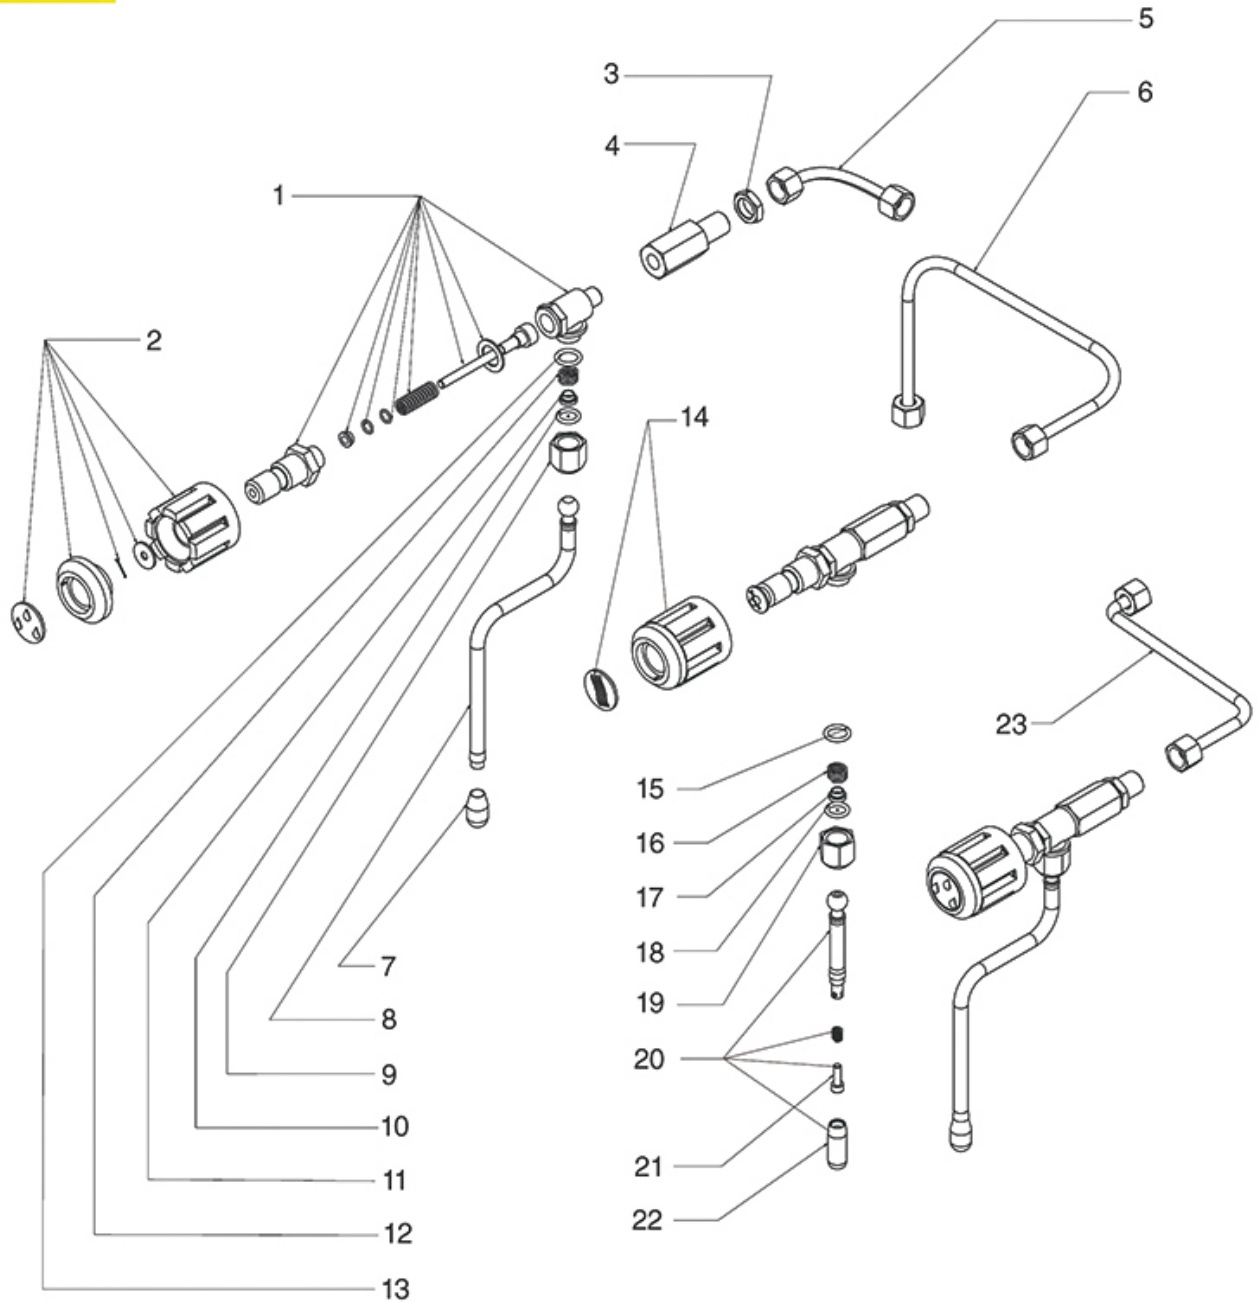

ATHENA S WATER/STEAM TAP

ATHENA S

0+100°C	---	100
0+100°C	---	101
	---	102
	0,60L 6 cups	103
	0,70L 9 cups	104
	1,10L 12 cups	105
	---	106
INOX 18/10		

	0,20L 2 cups	200
	0,30L 3 cups	201
	0,45L 4 cups	202
	0,60L 6 cups	203
	0,70L 9 cups	204
	1,10L 12 cups	205
	---	206
INOX 18/10		

	---	300
	---	301
	---	302
	0,60L 6 cups	303
	1,00L 10 cups	304
	1,50L 12 cups	305
	2,00L 15 cups	306
INOX 18/10		

	0,25L 2 cups	400
	0,35L 3 cups	401
	0,50L 4 cups	402
	0,75L 6 cups	403
	1,00L 10 cups	404
	1,50L 13 cups	405
	---	406
INOX 18/10