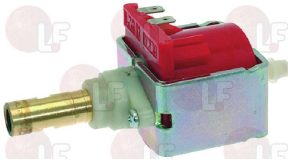

VICTORIA ARDUINO 04800005

Water containers for OCS HORECA

1080161 WATER CONTAINER 2 L
for Coffee machine (NUOVA SIMONELLI) JAZZ - OSCAR
for Coffee machine (VICTORIA ARDUINO) VENUSFAMILY