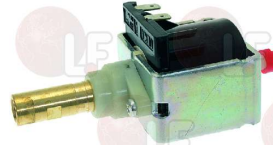

VICTORIA ARDUINO 40901001

Vibrating pumps

1331023 SQUARE DAMPER EX-EP-EK-EA
for Coffee machine (VIBIEMME) DOMOBAR
DOMOBARJUNIOR - DOMOBARSUPER

VICTORIA ARDUINO 05180005

1122601 VIBRATORY PUMP EX5 41W 120V 60Hz
fittings \varnothing 1/8" - \varnothing 6 mm
pressure max 15 bar
water temperature max 20°C
integrated diode (1N 4007P)
lead connector 6.3x0.8 mm
for Coffee machine (ELEKTRA) MINIVERTICALE
for Coffee machine (GRIMAC) NUVOLA - TERRY