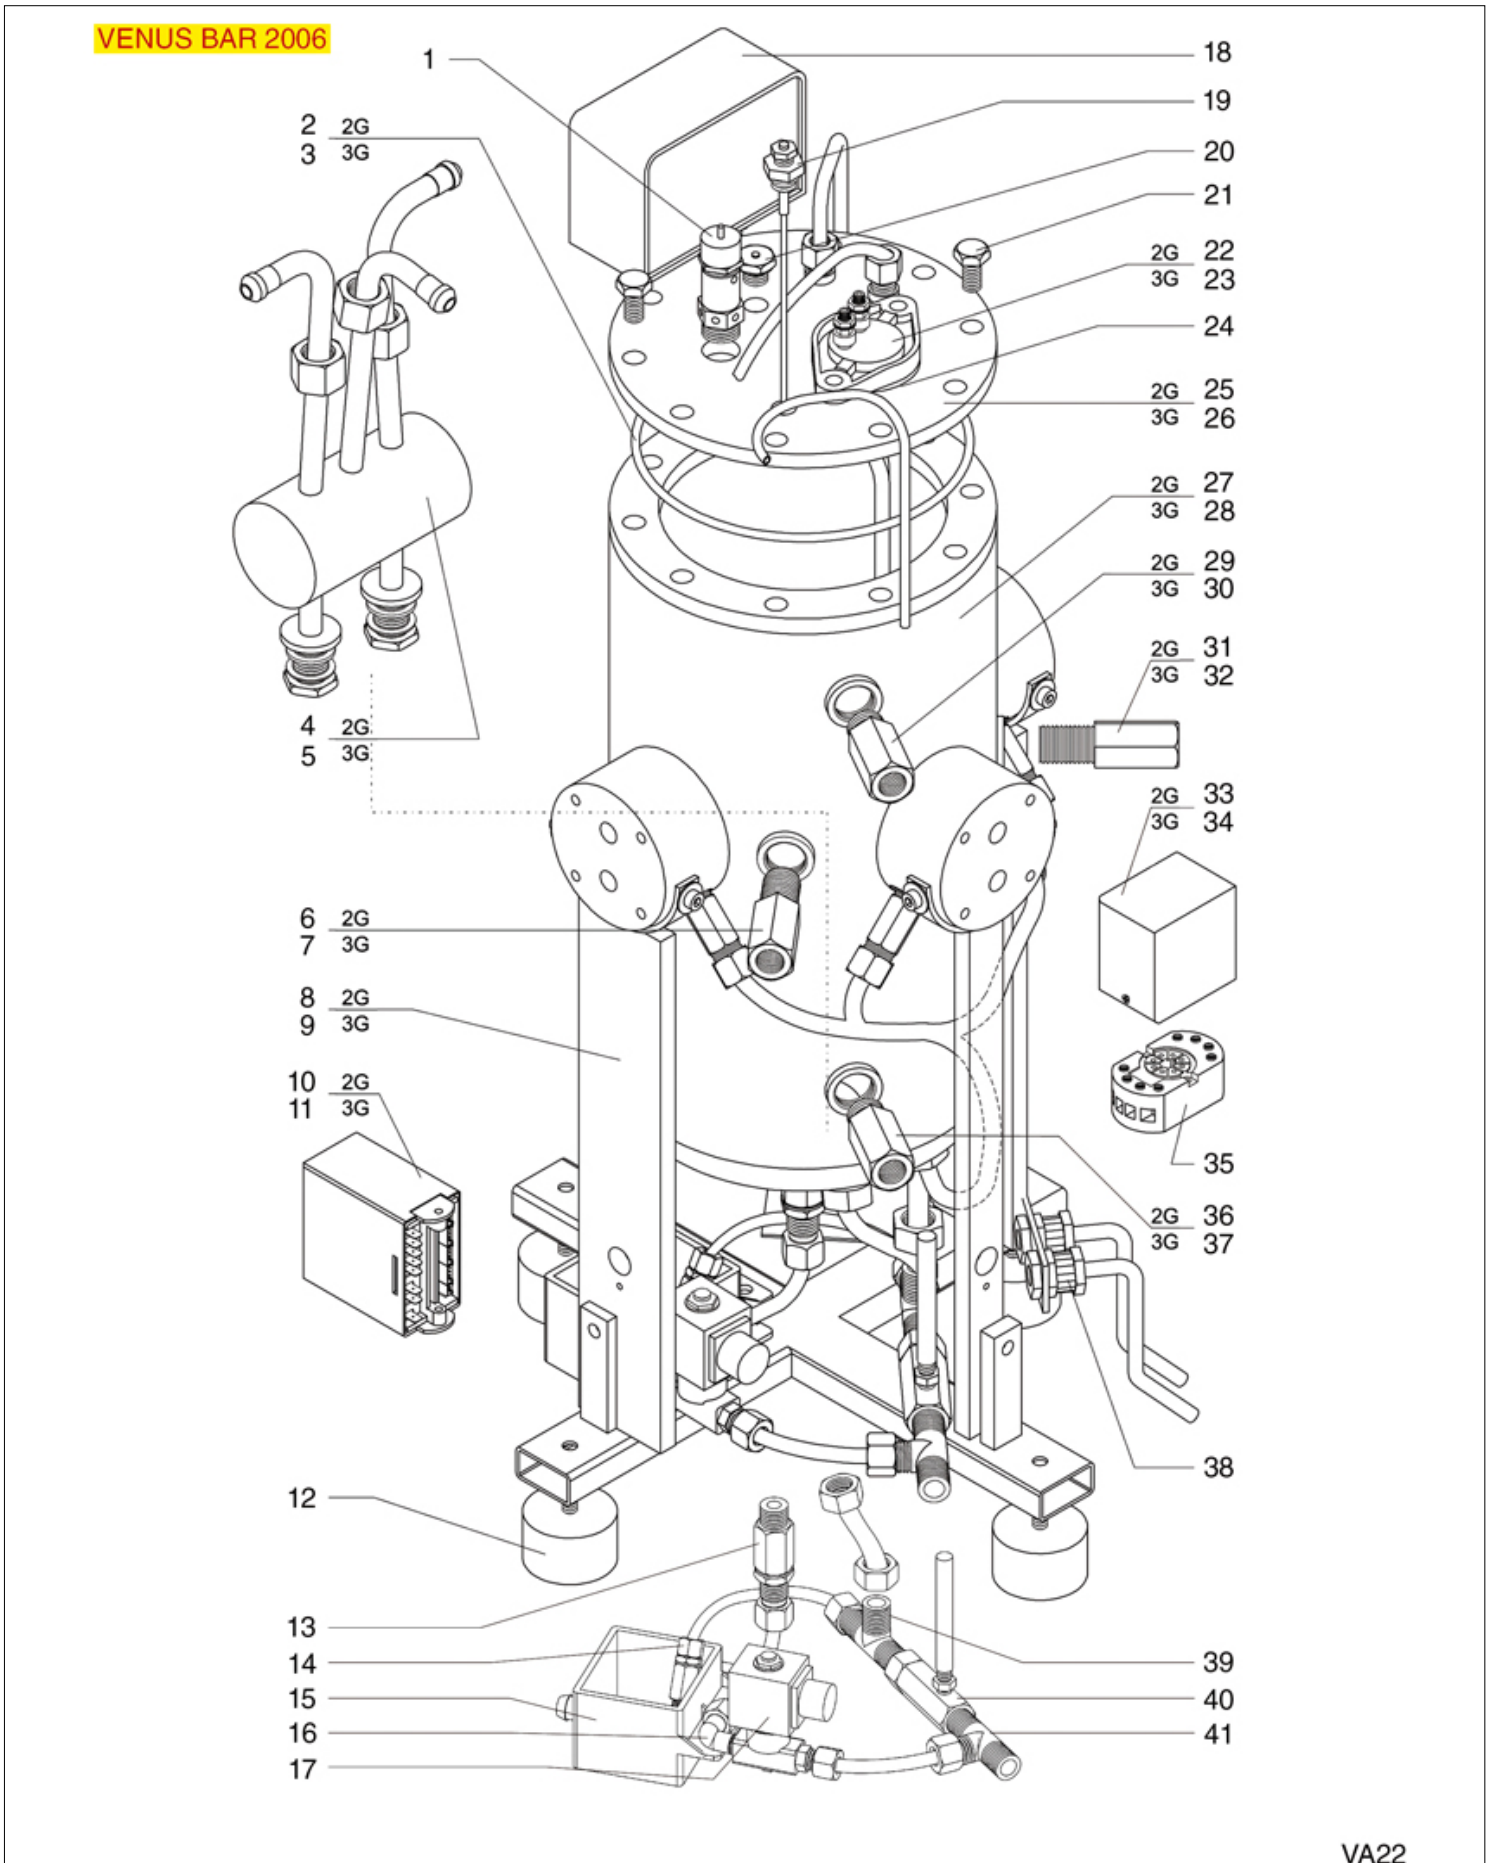

VENUS BAR 2006 BODY PARTS AND MOTOR

VENUS BAR 2006

VICTORIA ARDUINO

Position	LF code no.	Description
2	1245045	PUMP-BOILER PRESSURE GAUGE \varnothing 63 mm
6	1057028	SELECTOR SWITCH 0-3 POSITIONS 40A 660V
11	1184010	STAINLESS STEEL SCREW M6x10 UNI 9327
20	1240282	CLAMP RPM MOTOR 165W
21	1330001	ROTARY VANE PUMP ROTOFLOW \varnothing 3/8" NPT
22	1348036	NUT \varnothing 3/8" WRENCH 21x6mm

VENUS BAR 2006 BOILER

VICTORIA ARDUINO

Position	LF code no.	Description
1	1523572	BOILER VALVE \varnothing 3/8"M - 1,8 bar CE/PED
12	1313026	FOOT \varnothing 50x27 mm M10
14	1523065	EXPANSION VALVE \varnothing 1/8"M-7 mm
15	1527511	DRAIN TUB
17	1120310	2-WAY SOLENOID VALVE SIRAI 230V 50Hz
18	1320531	PRESSURE SWITCH P302/6 3-POLES 30A
18	1320541	PRESSURE SWITCH PARKER
19	1341013	LEVEL PROBE \varnothing 1/4"M-130 mm
20	1523534	BOILER VALVE \varnothing 1/4"M
21	3528028	S/S SCREW T.E. M10x20 UNI 5739
22	5035292	HEATING ELEMENT 1800W 230V
23	5016814	HEATING ELEMENT 2400W 230V
24	1186179	TEFLON FLAT GASKET \varnothing 57x42x3 mm
33	1341305	LEVEL REGULATOR RL30/1E/2C/8 230/240V
34	1341305	LEVEL REGULATOR RL30/1E/2C/8 230/240V
35	3351154	BASE OCTAL ES8 10A 400V