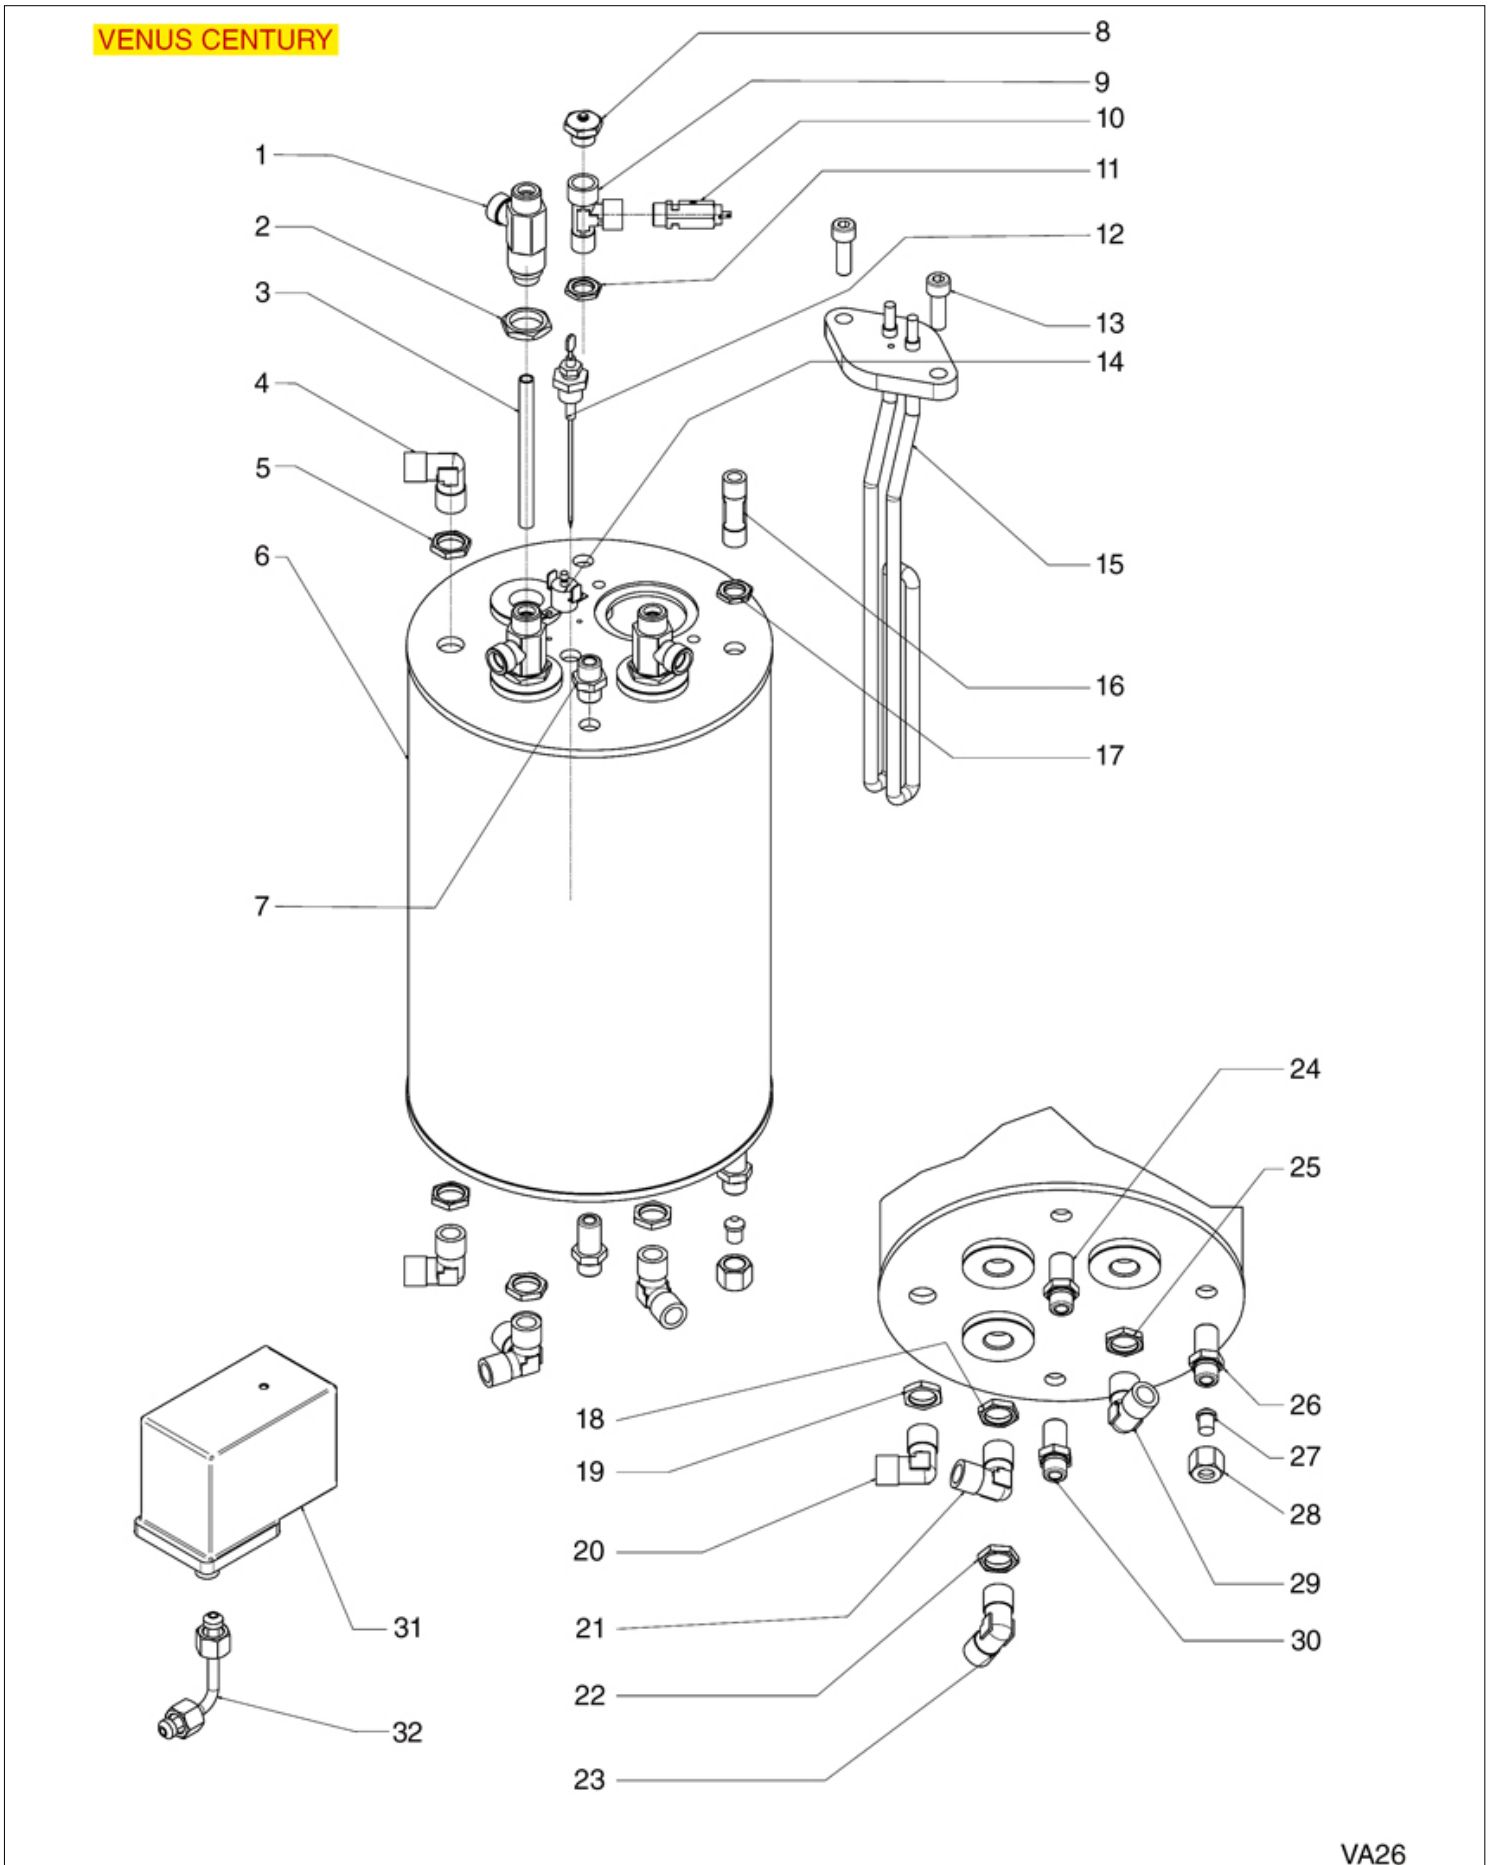

VENUS CENTURY BOILER

VICTORIA ARDUINO

Position	LF code no.	Description
2	1349504	NUT FOR TAP $\varnothing$ 1/2"
3	1449037	INJECTOR PIPE M8
4	1349706	L-FITTING $\varnothing$ 3/8"M-3/8"M NICKEL-PLATED
7	1349102	FITTING $\varnothing$ 1/4"M-1/4"M
8	1523534	BOILER VALVE $\varnothing$ 1/4"M
9	1349243	"T" FITTING $\varnothing$ 1/4"F-1/4"F-1/4"M
10	1515003	BOILER VALVE $\varnothing$ 1/4"M
12	1341013	LEVEL PROBE $\varnothing$ 1/4"M-130 mm
14	1444535	CONTACT THERMOSTAT 135°C 16A 250V
15	5035292	HEATING ELEMENT 1800W 230V
16	3349340	NICHEL-PL.T-FITTING $\varnothing$ 1/4"M-1/4"M-1/4"M
20	1349706	L-FITTING $\varnothing$ 3/8"M-3/8"M NICKEL-PLATED
21	1349706	L-FITTING $\varnothing$ 3/8"M-3/8"M NICKEL-PLATED
23	1349706	L-FITTING $\varnothing$ 3/8"M-3/8"M NICKEL-PLATED
29	1349706	L-FITTING $\varnothing$ 3/8"M-3/8"M NICKEL-PLATED
31	1320531	PRESSURE SWITCH P302/6 3-POLES 30A