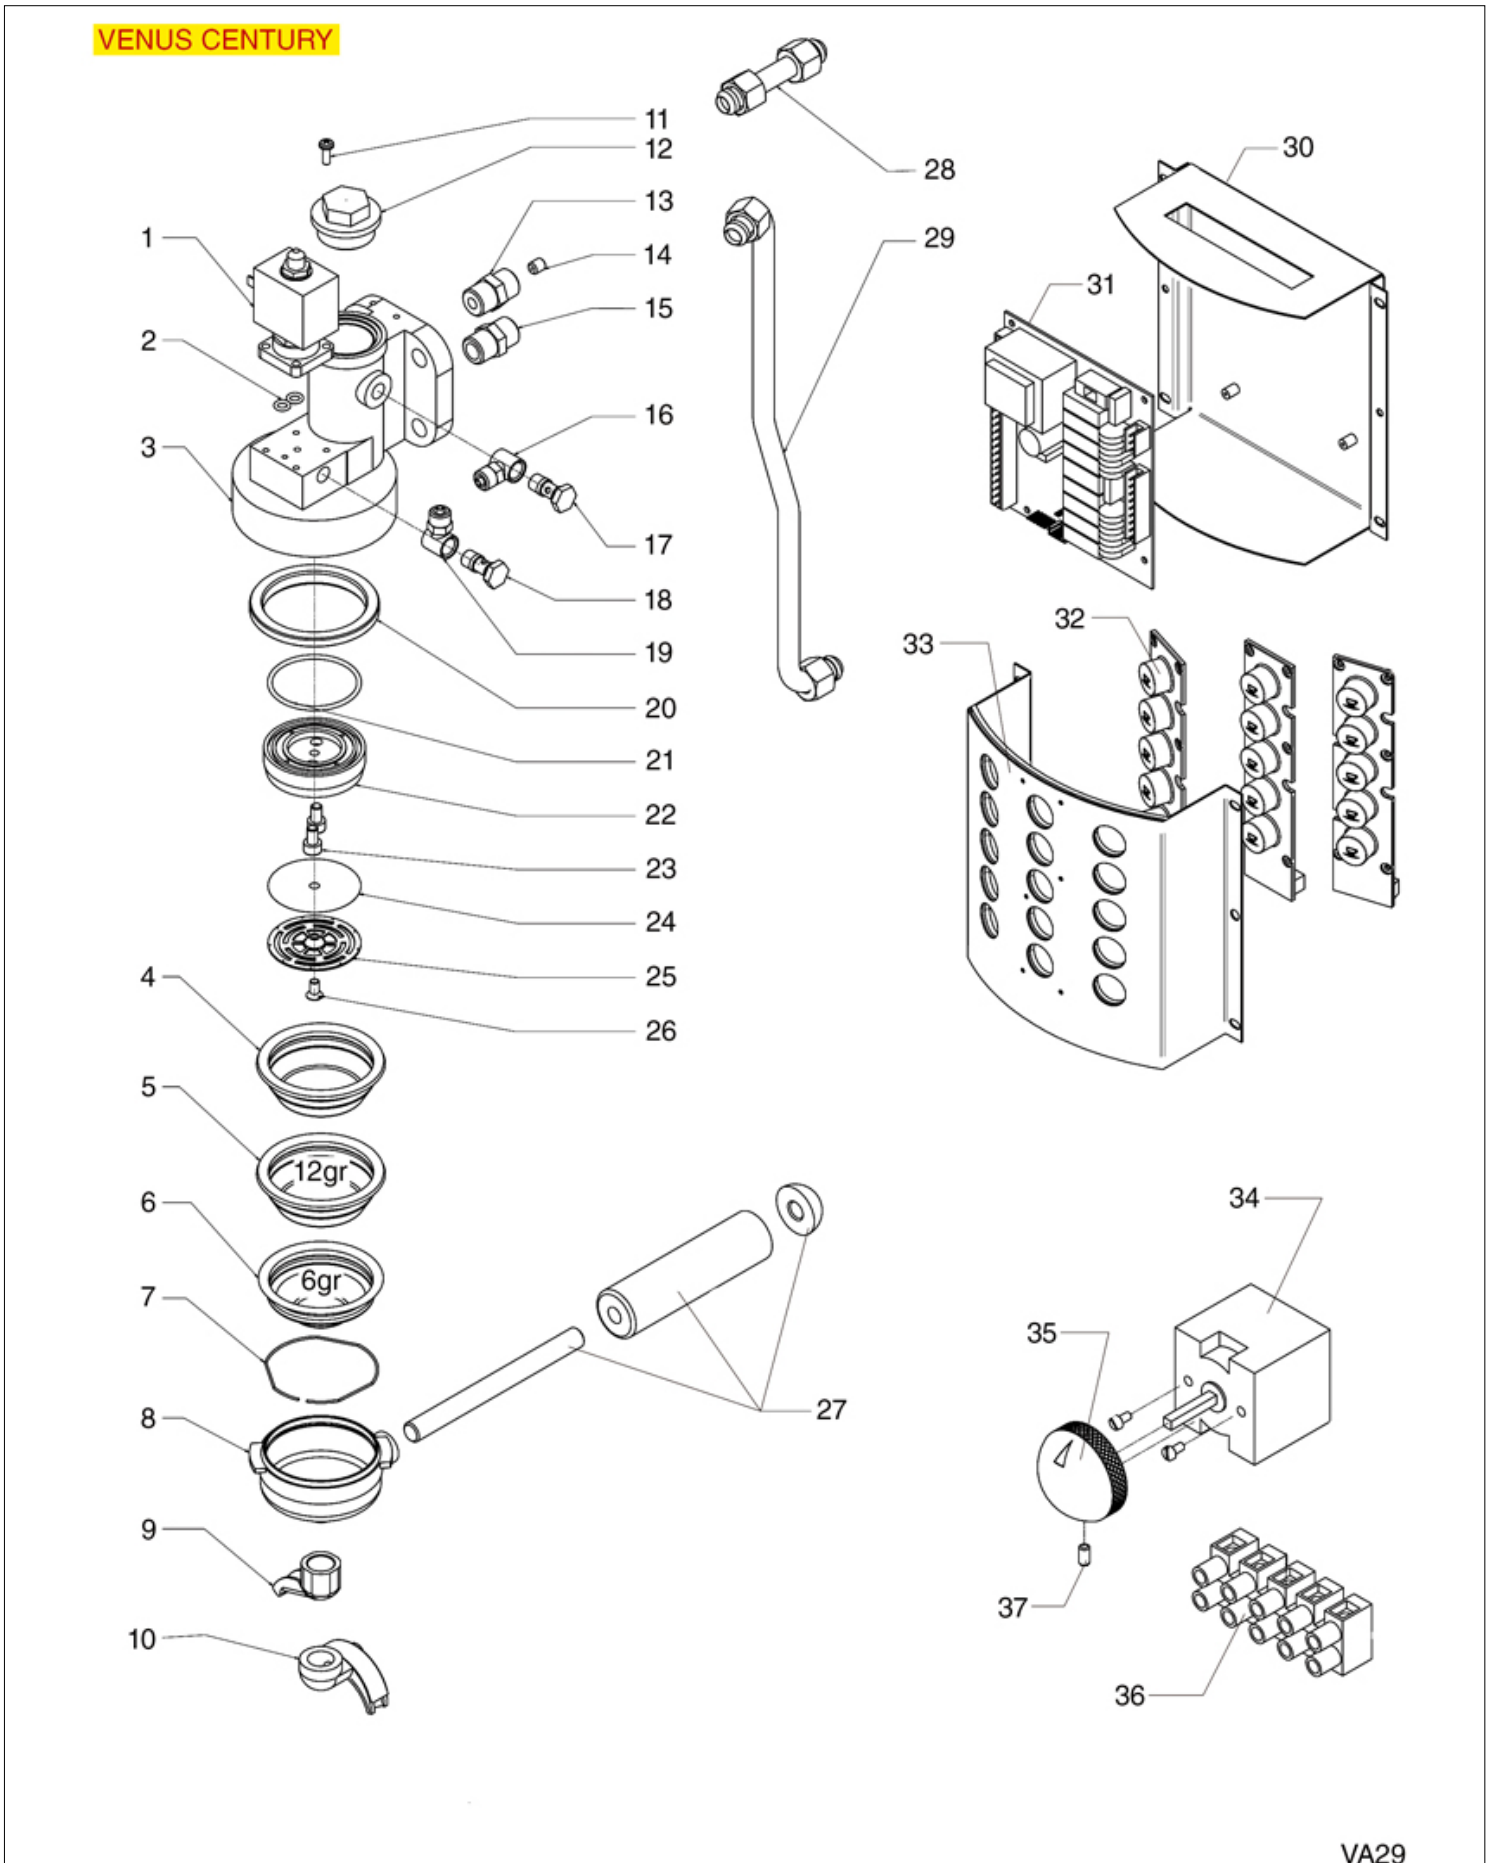

VENUS CENTURY BREW GROUP/P-BUTTON PANEL

Positions without LF code no.: upon request

VICTORIA ARDUINO

Position	LF code no.	Description
1	1120330	3-WAY SOLENOID VALVE LUCIFER 240V 50Hz
1	1120335	3-WAY SOLENOID VALVE PARKER 230V 50/60Hz
2	1186610	RED SILICONE O-RING R5 GASKET
5	1160065	2 CUPS FILTER 12 gr
6	1160064	1 CUP FILTER 6 gr
7	1250101	FILTER BLOCKING SPRING $\varnothing$ 1,00 mm INOX
8	1165092	COMPLETE FILTER HOLDER VICTORIA ARDUINO
9	1022501	SINGLE SPOUT $\varnothing$ 3/8"
10	1022502	DOUBLE SPOUT $\varnothing$ 3/8"
11	1184006	S/S SCREW T.C.C.E.I. M4x12 UNI 7984
13	1349032	FITTING 3/8"-3/8" INSIDE M8
14	1349033	JET M8x1 HOLE $\varnothing$ 4.0 mm
15	1349103	FITTING $\varnothing$ 3/8"M-3/8"M
20	1186701	FILTER HOLDER GASKET $\varnothing$ 71x56x9 mm
21	3160044	O-RING 03187 EPDM
22	1086038	SHOWER HOLDER SPRAYER
23	1184010	STAINLESS STEEL SCREW M6x10 UNI 9327
24	1081006	SHOWER SCREEN $\varnothing$ 51.5 mm
25	1081006	SHOWER SCREEN $\varnothing$ 51.5 mm
34	1057029	SELECTOR SWITCH 0-1 POSITIONS 20A 690V