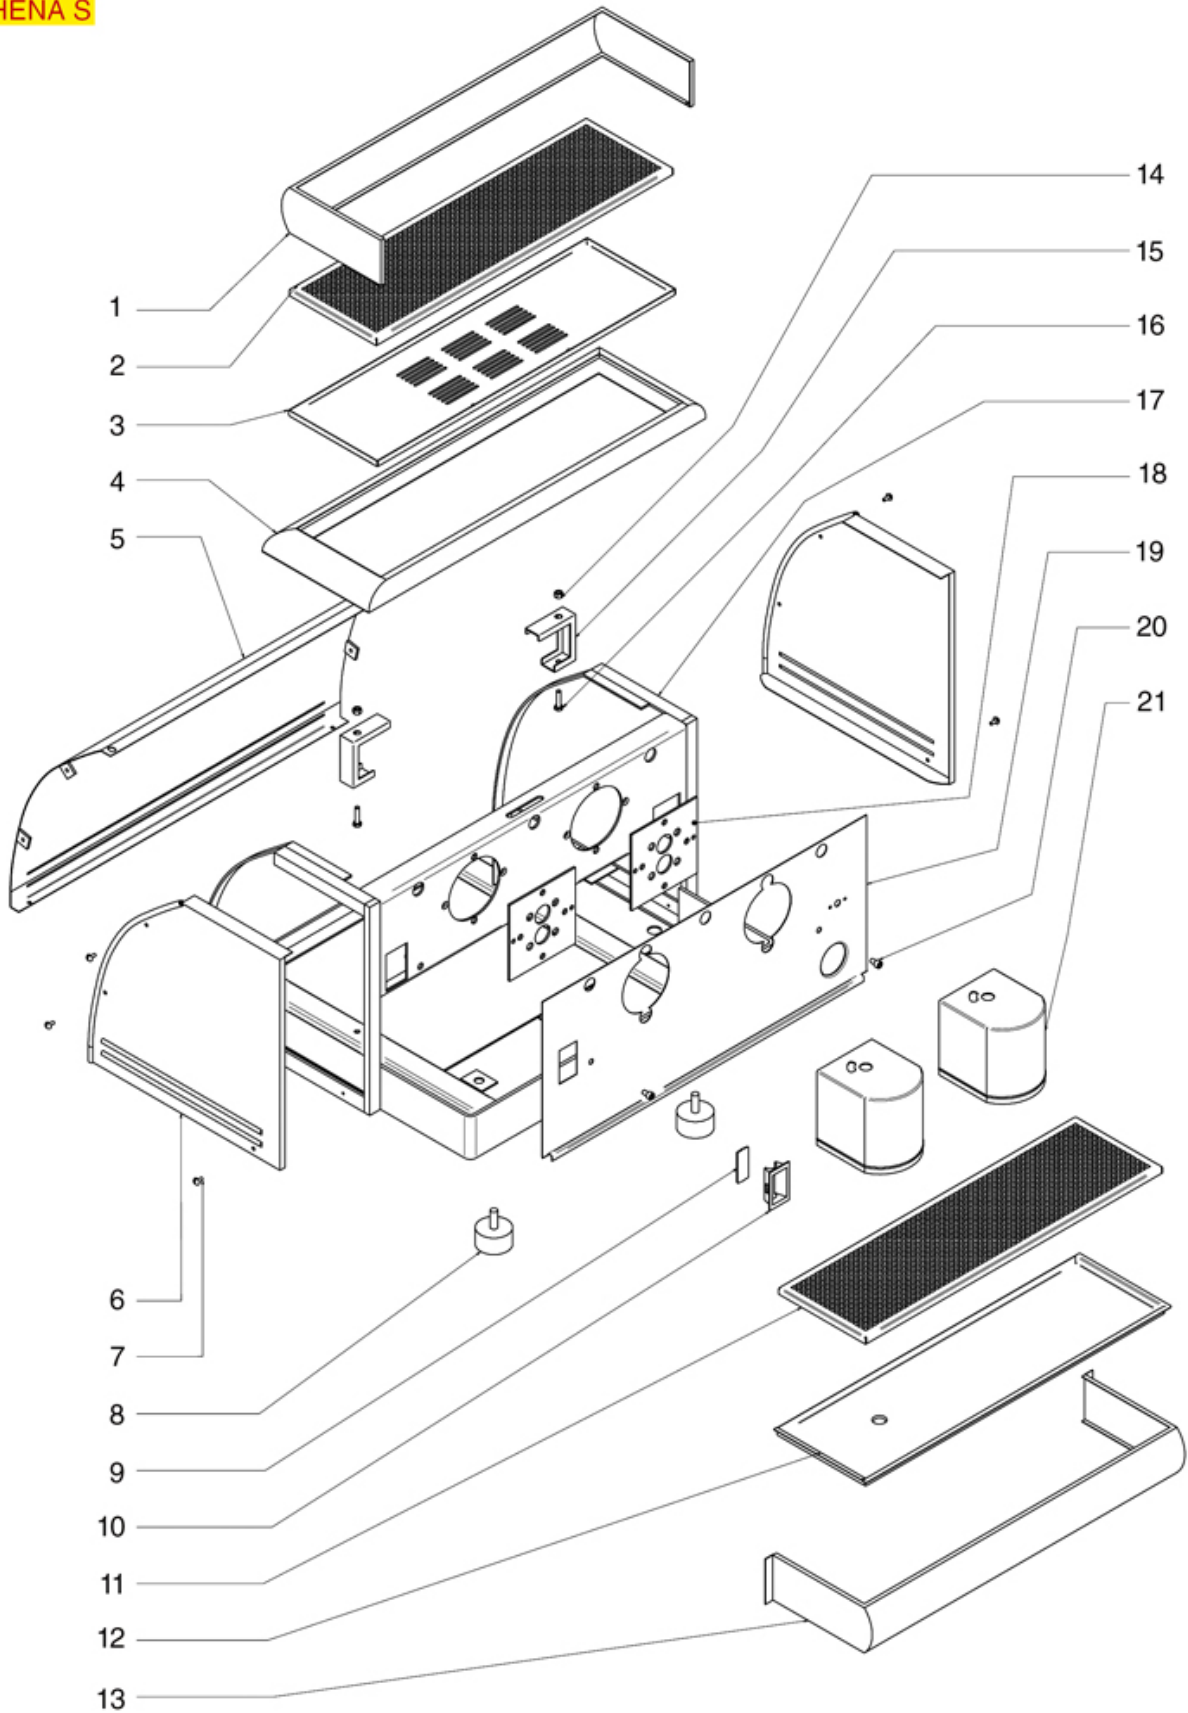

ATHENA S BODY PARTS

ATHENA S

VICTORIA ARDUINO

Position	LF code no.	Description
2	1185021	STAIN.STEEL CUP SUPPORT GRID 2 GROUPS
8	1313026	FOOT ø 50x27 mm M10
11	1185021	STAIN.STEEL CUP SUPPORT GRID 2 GROUPS