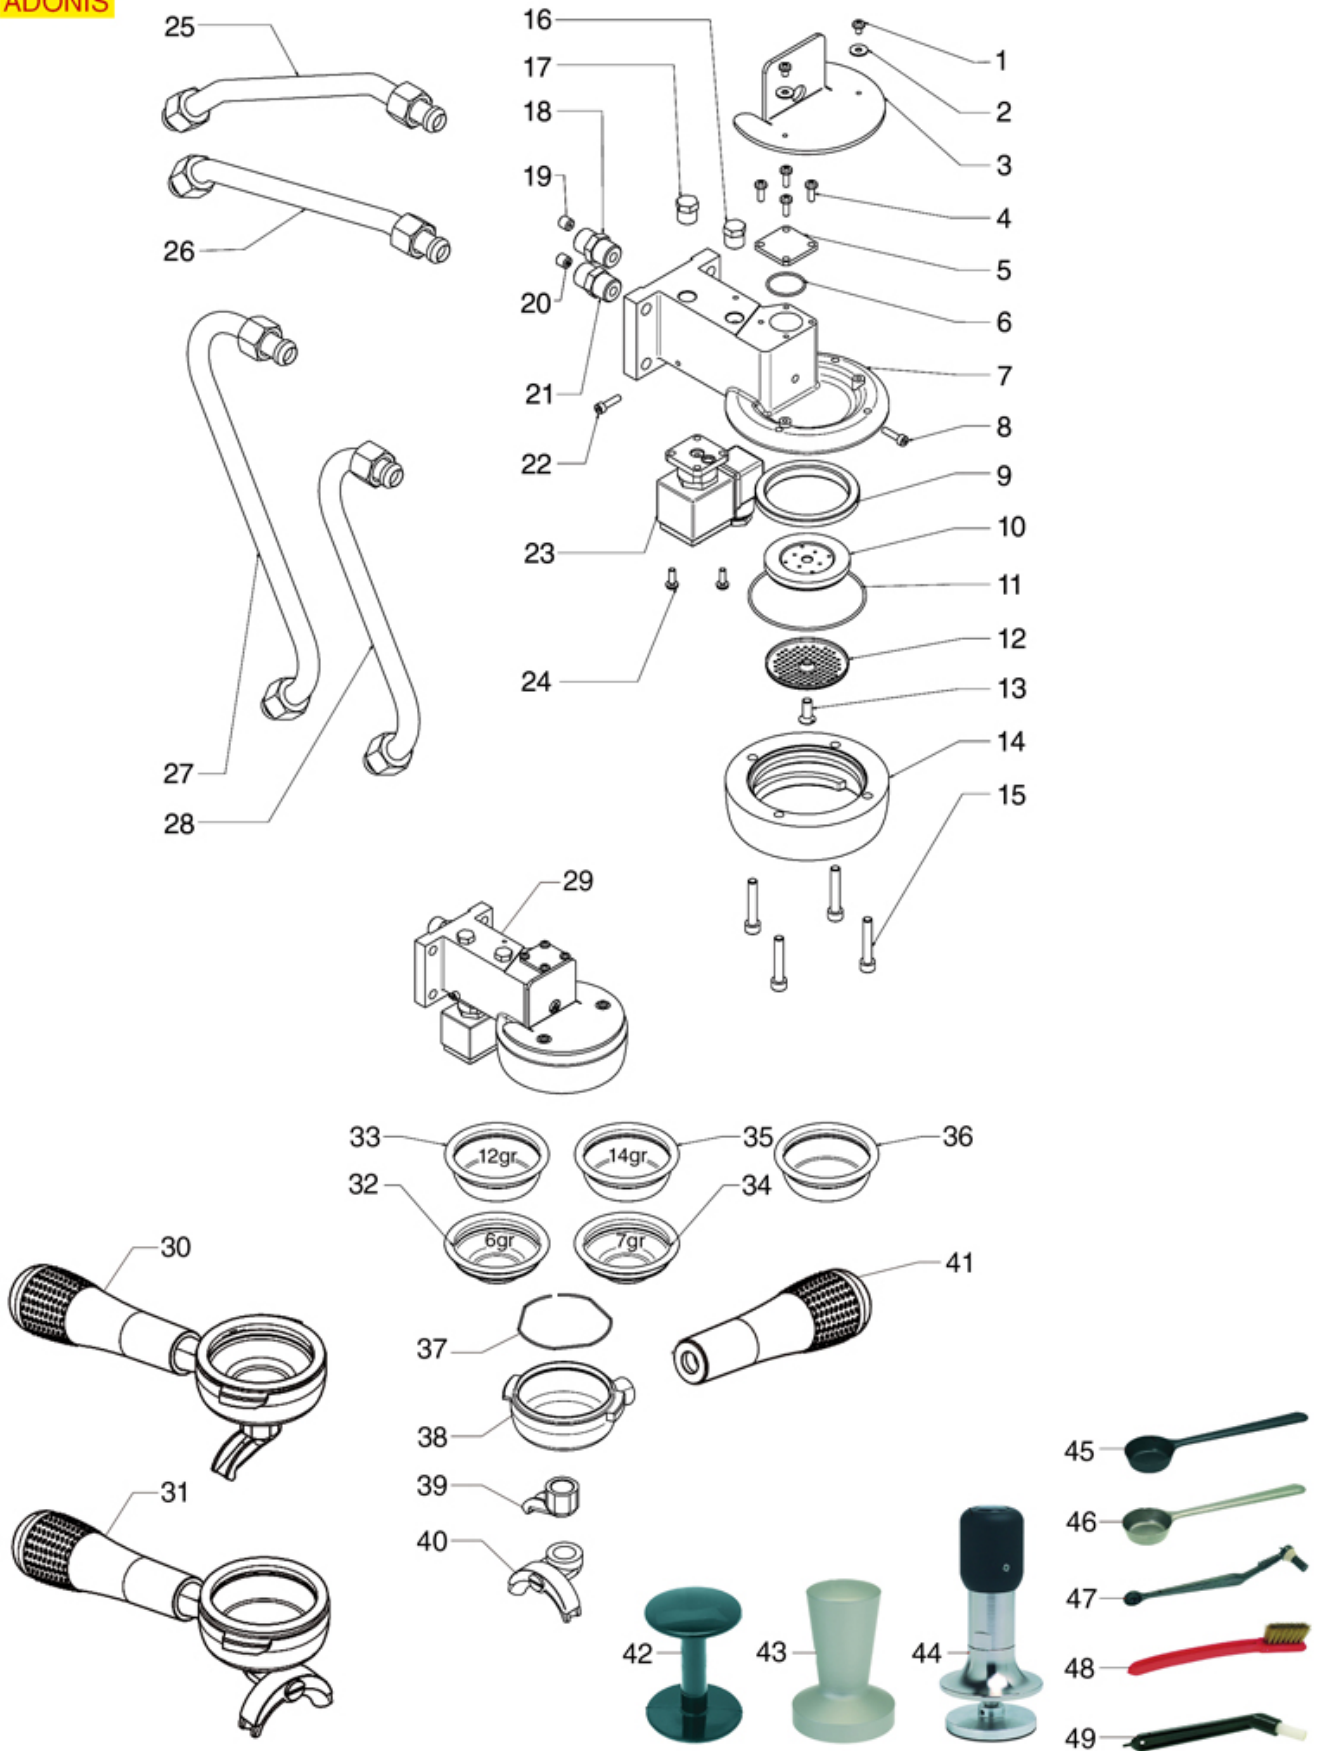

ADONIS BREW GROUP

ADONIS

VA03

Positions without LF code no.: upon request

VICTORIA ARDUINO

Position	LF code no.	Description
4	1184006	S/S SCREW T.C.C.E.I. M4x12 UNI 7984
5	1018507	FITTING CAP
6	1186401	O-RING 02093 EPDM
9	1186701	FILTER HOLDER GASKET $\varnothing$ 71x56x9 mm
10	1326001	SHOWER HOLDER SPRAYER
11	1186397	O RING GASKET OR 02300 EPDM
12	1081026	SHOWER $\varnothing$ 56.5 mm
13	1528016	ST/STEEL SCREW M6x16 mm
14	1802001	FILTER-HOLDER COUPLING BELL
16	1439020	CAP $\varnothing$ 1/4" M FOR BREW GROUP
17	1439020	CAP $\varnothing$ 1/4" M FOR BREW GROUP
18	1349032	FITTING 3/8"-3/8" INSIDE M8
21	1349032	FITTING 3/8"-3/8" INSIDE M8
23	1120330	3-WAY SOLENOID VALVE LUCIFER 240V 50Hz
23	1120335	3-WAY SOLENOID VALVE PARKER 230V 50/60Hz
24	1184006	S/S SCREW T.C.C.E.I. M4x12 UNI 7984
30	1165094	COMPLETE FILTER HOLDER 1 CUP V.ARDUINO
31	1165095	COMPLETE FILTER HOLDER 2 CUPS V.ARDUINO
32	1160070	1 CUP FILTER 6 gr
33	1160071	2 CUPS FILTER 12 gr
34	1160072	1 CUP FILTER 7 gr
35	1160053	2 CUPS FILTER 14 gr
36	1160339	BLIND FILTER
37	1250101	FILTER BLOCKING SPRING $\varnothing$ 1,00 mm INOX
38	1165012	FILTER HOLDER SIMONELLI
39	1022501	SINGLE SPOUT $\varnothing$ 3/8"
40	1022502	DOUBLE SPOUT $\varnothing$ 3/8"
41	1241163	FILTER HOLDER KNOB
42	1385002	NYLON COFFEE TAMPER $\varnothing$ 50/57 mm
43	1385053	ANODISED ALUMINUM TAMPER $\varnothing$ 58 mm
44	1385600	DYNAMOMETRIC MANUAL COFFEE TAMPER $\varnothing$ 57mm
45	1069001	PLASTIC MEASURING SPOON 20 ml
46	1069002	STAINLESS STEEL MEASURING SPOON 20 ml
47	1384003	BLACK SHOWER CLEANING BRUSH
48	1384002	BRUSH FOR MAINTENANCE
49	1384001	BRUSH FOR COFFEE SHOWER