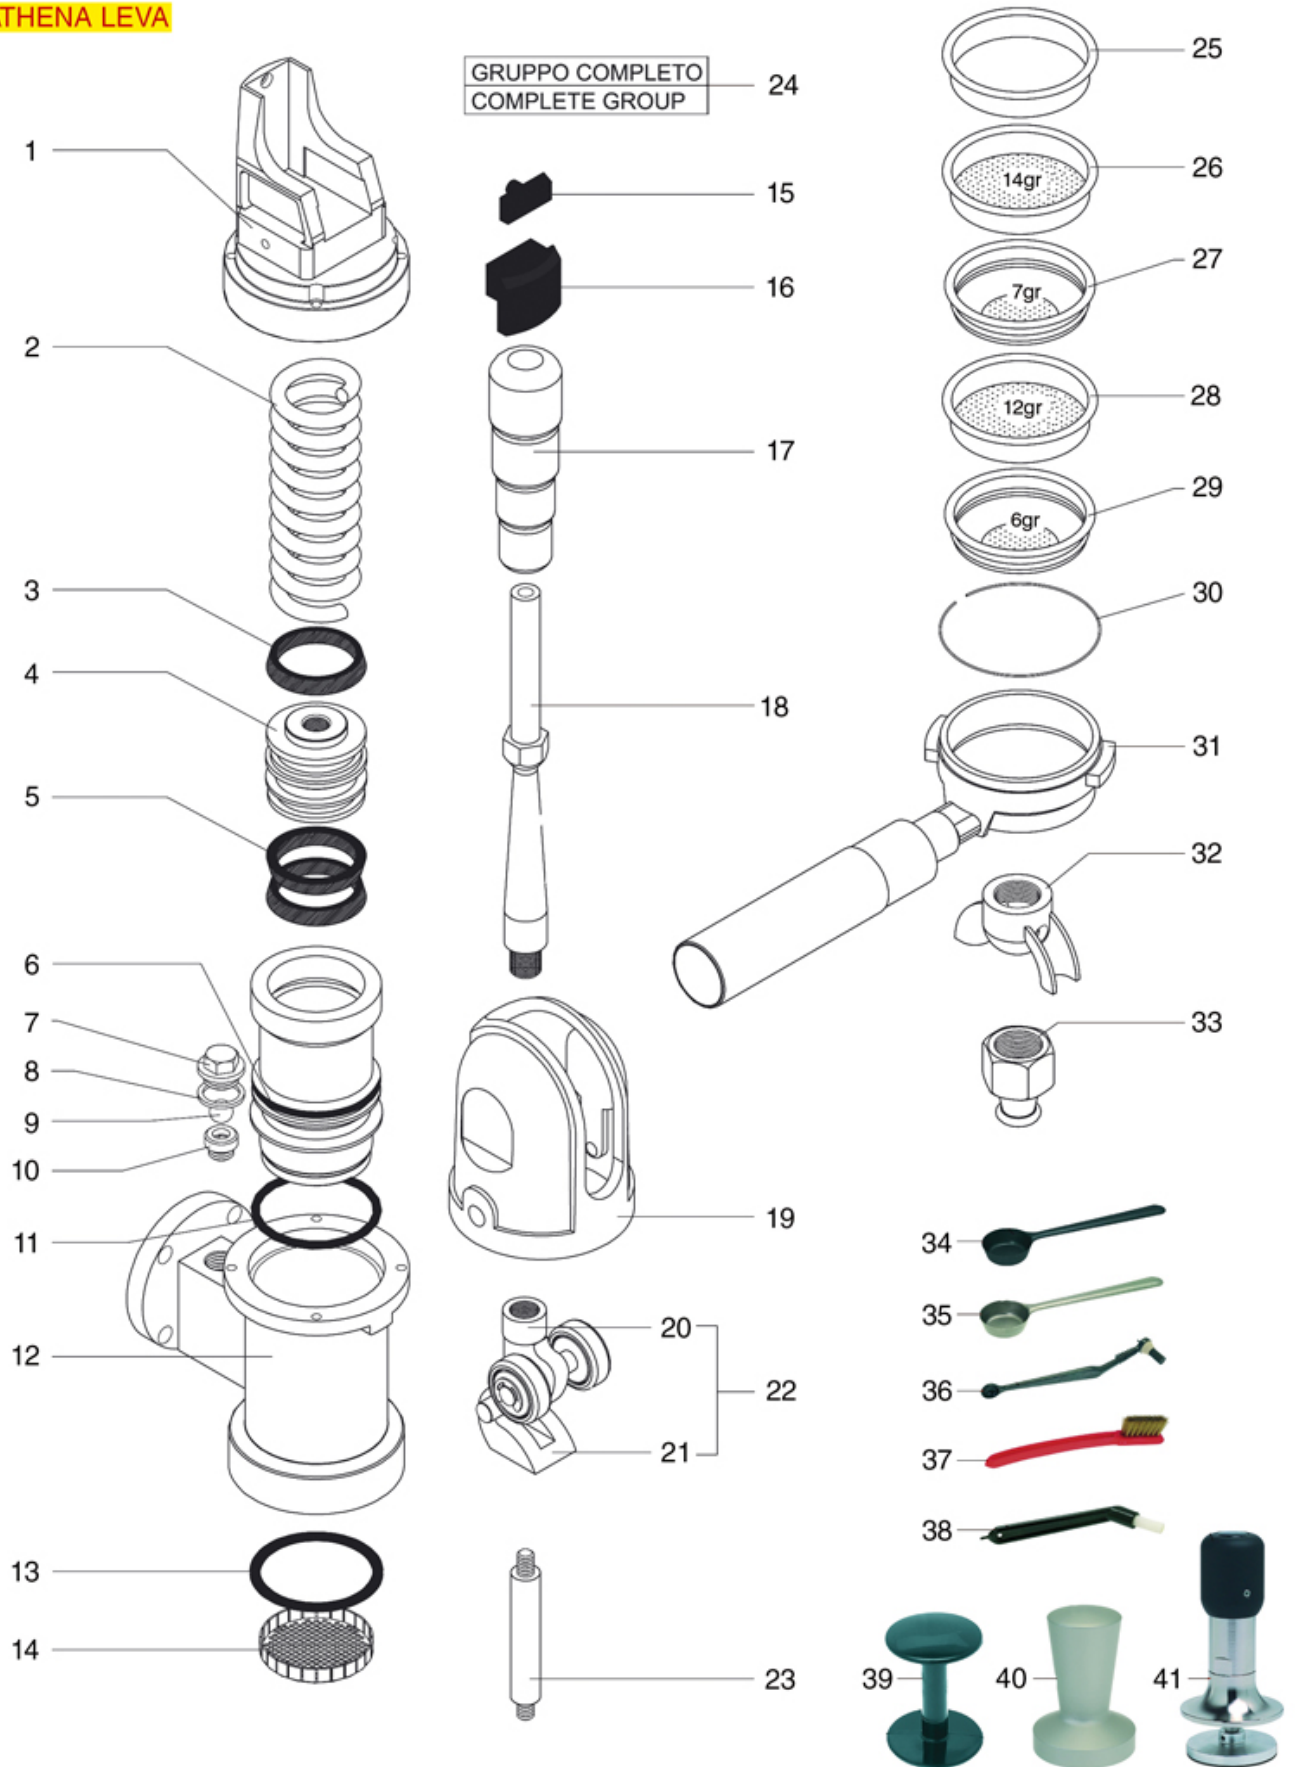

ATHENA LEVER-TUPE BREW GROUP

ATHENA LEVA

VA13

Positions without LF code no.: upon request

VICTORIA ARDUINO

Position	LF code no.	Description
2	1250501	LEVER GROUP SPRING
3	1186197	LIP SEAL $\varnothing$ 52x40x7 mm
5	1186197	LIP SEAL $\varnothing$ 52x40x7 mm
6	1186199	O-RING 0162 EPDM
7	1439200	CAP $\varnothing$ 18 mm FOR BREW GROUP
8	1186323	TEFLON FLAT GASKET $\varnothing$ 24x18x2 mm
9	1323200	STAINLESS STEEL BALL $\varnothing$ 12 mm
10	1523404	NON-RETURN VALVE
11	1186198	O-RING 0161 EPDM
13	5034412	FILTERHOLDER GASKET $\varnothing$ 66x56x6 mm
14	1081003	SHOWER SCREEN $\varnothing$ 57.5 mm
15	1186205	RUBBER SHOCK ABSORBER
16	1186046	RUBBER SHOCK ABSORBER
17	1241200	LEVER GROUP HANDLE
19	1192200	CAP FOR COFFEE GROUP
20	1192202	CHROMIUM-PLATED FORK FOR LEVER GROUP
25	1160339	BLIND FILTER
26	1160053	2 CUPS FILTER 14 gr
27	1160072	1 CUP FILTER 7 gr
28	1160071	2 CUPS FILTER 12 gr
29	1160070	1 CUP FILTER 6 gr
30	1250101	FILTER BLOCKING SPRING $\varnothing$ 1,00 mm INOX
32	1022524	DOUBLE SPOUT $\varnothing$ 3/8"
33	5031337	1-CUP STRAIGHT SHORT SPOUT $\varnothing$ 3/8"
34	1069001	PLASTIC MEASURING SPOON 20 ml
35	1069002	STAINLESS STEEL MEASURING SPOON 20 ml
36	1384003	BLACK SHOWER CLEANING BRUSH
37	1384002	BRUSH FOR MAINTENANCE
38	1384001	BRUSH FOR COFFEE SHOWER
39	1385002	NYLON COFFEE TAMPER $\varnothing$ 50/57 mm
40	1385053	ANODISED ALUMINUM TAMPER $\varnothing$ 58 mm
41	1385600	DYNAMOMETRIC MANUAL COFFEE TAMPER $\varnothing$ 57mm