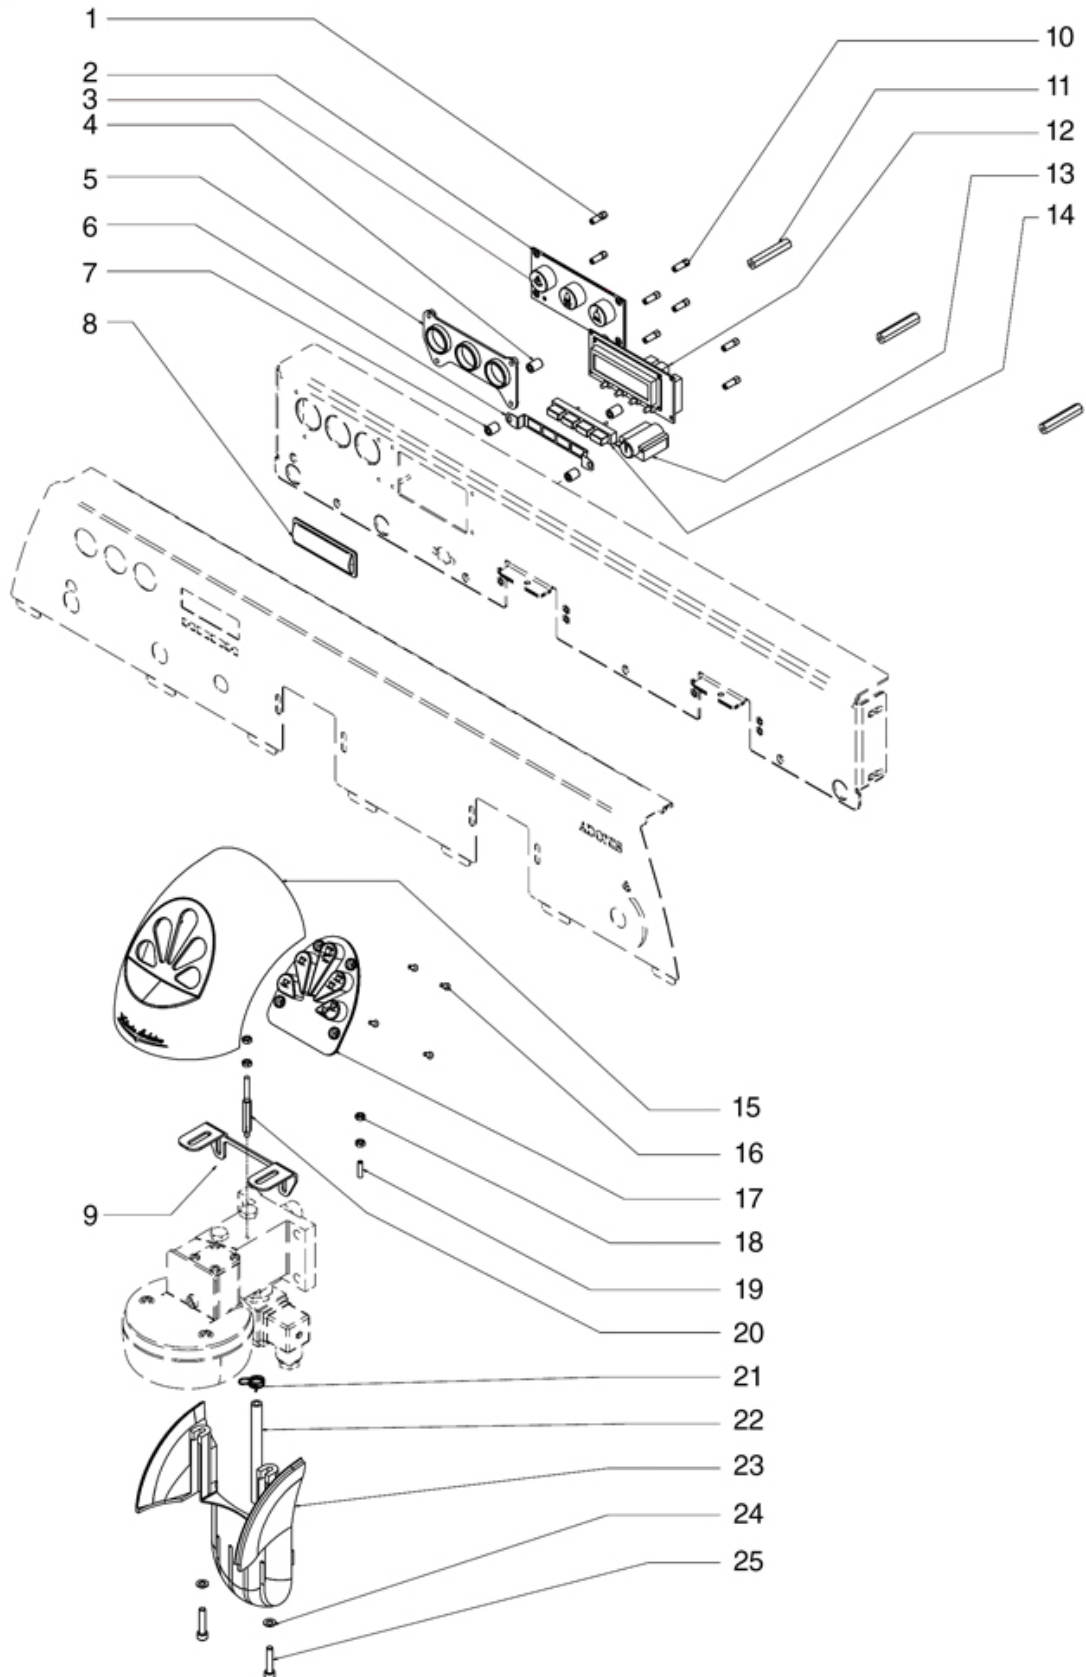

ADONIS PUSH-BUTTON PANELS

ADONIS

VICTORIA ARDUINO

Position	LF code no.	Description
2	1319427	PUSH-BUTTON PANEL 3 BUTTONS
13	1388001	CARD LOCK WITH KEYS
15	1244008	PUSH-BUTTONS PLATE
17	1319429	PUSH-BUTTON PANEL 5 BUTTONS
23	1244009	GROUP COVERING PLATE