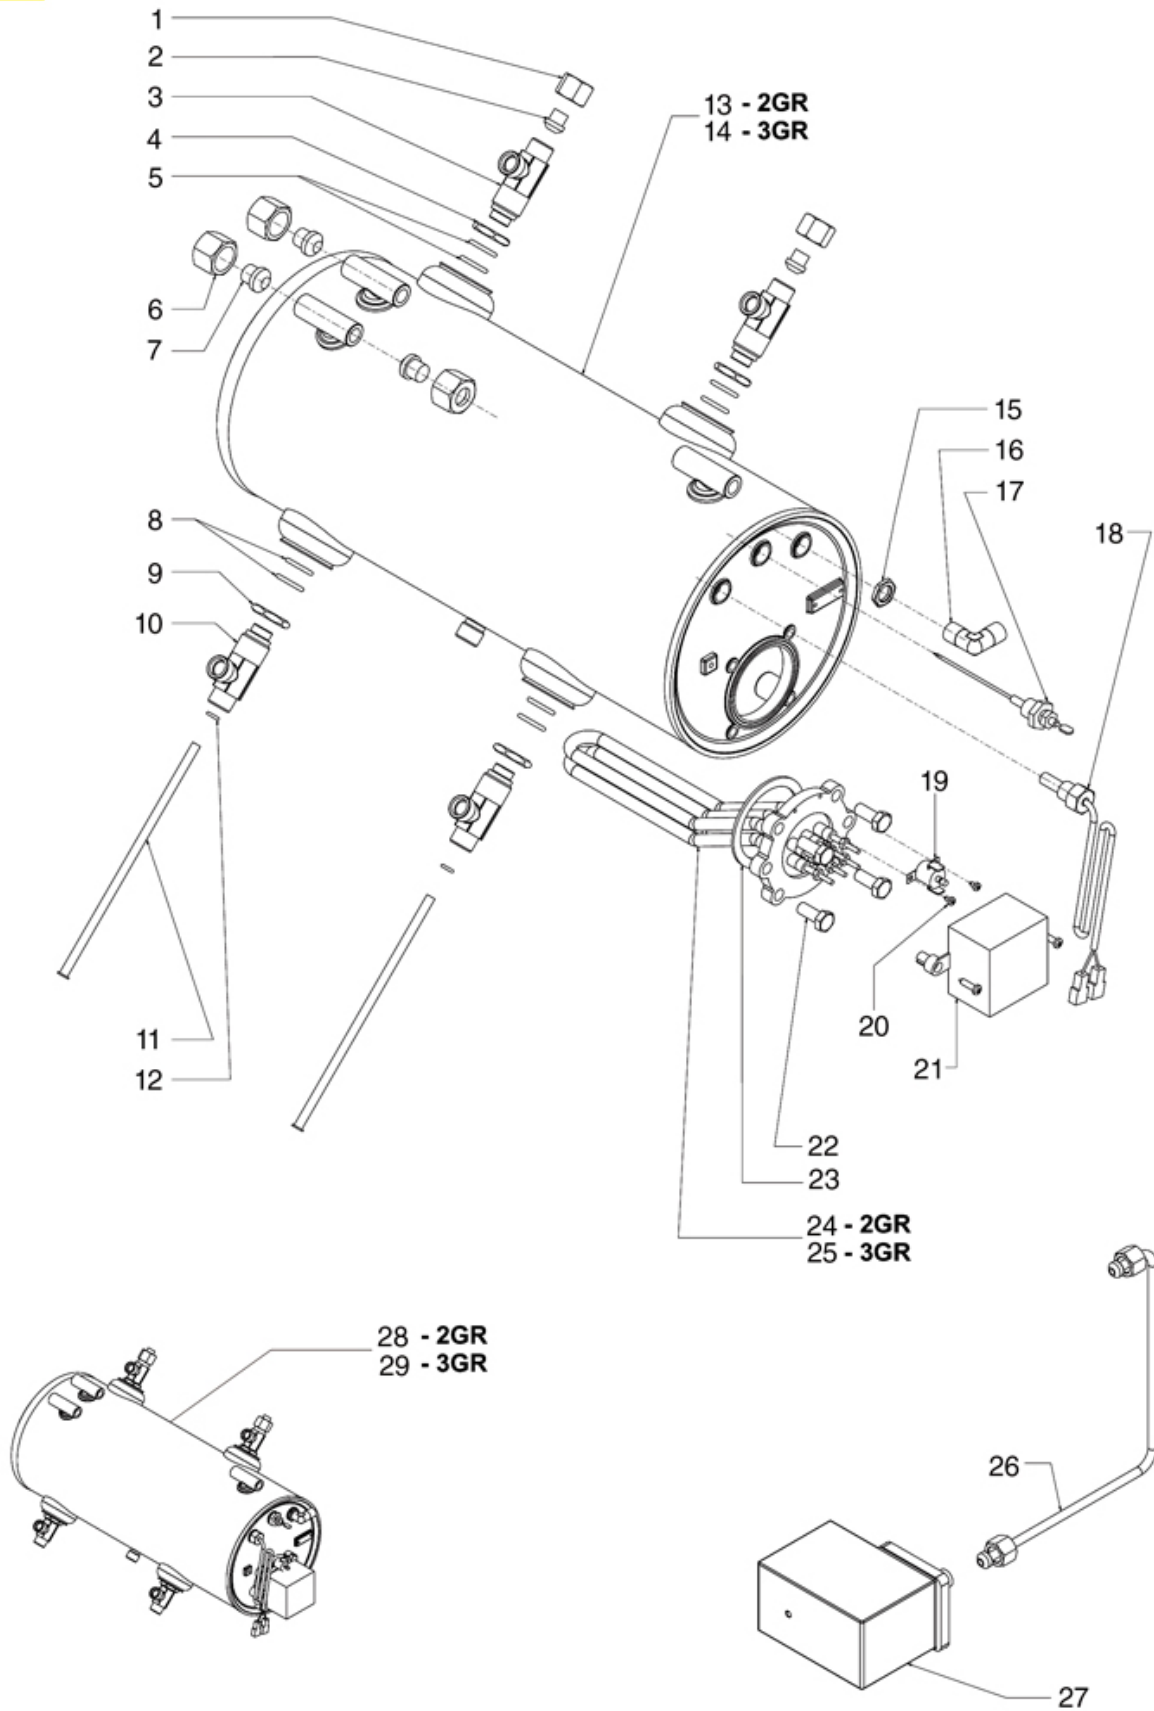

ADONIS BOILER

ADONIS

VICTORIA ARDUINO

Position	LF code no.	Description
3	1349034	HEAT EXCHANGER FITTING
4	1349504	NUT FOR TAP $\varnothing$ 1/2"
5	3243086	O-RING 0117 EPDM
8	3243086	O-RING 0117 EPDM
9	1349504	NUT FOR TAP $\varnothing$ 1/2"
10	1349034	HEAT EXCHANGER FITTING
12	1186610	RED SILICONE O-RING R5 GASKET
17	1341013	LEVEL PROBE $\varnothing$ 1/4"M-130 mm
18	1397001	TEMPERATURE PROBE NTC
19	1444535	CONTACT THERMOSTAT 135°C 16A 250V
22	3528088	S/S SCREW T.E. M8x20 UNI 5739 DIN 24017
23	1186638	FLAT CARBO GASKET $\varnothing$ 67x55x3 mm
24	1755141	HEATING ELEMENT 4500W 220/380V
25	1755143	HEATING ELEMENT 5000W 220V
27	1320531	PRESSURE SWITCH P302/6 3-POLES 30A