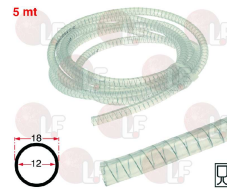

VICTORIA ARDUINO

Suitable for:

1449270 DRAIN PIPE ELISPIR \varnothing 12x18 mm - 30 m
alimentary

VICTORIA ARDUINO

Suitable for:

1449670 DRAIN PIPE ELISPIR \varnothing 12x18 mm - 5 m
alimentary

VICTORIA ARDUINO