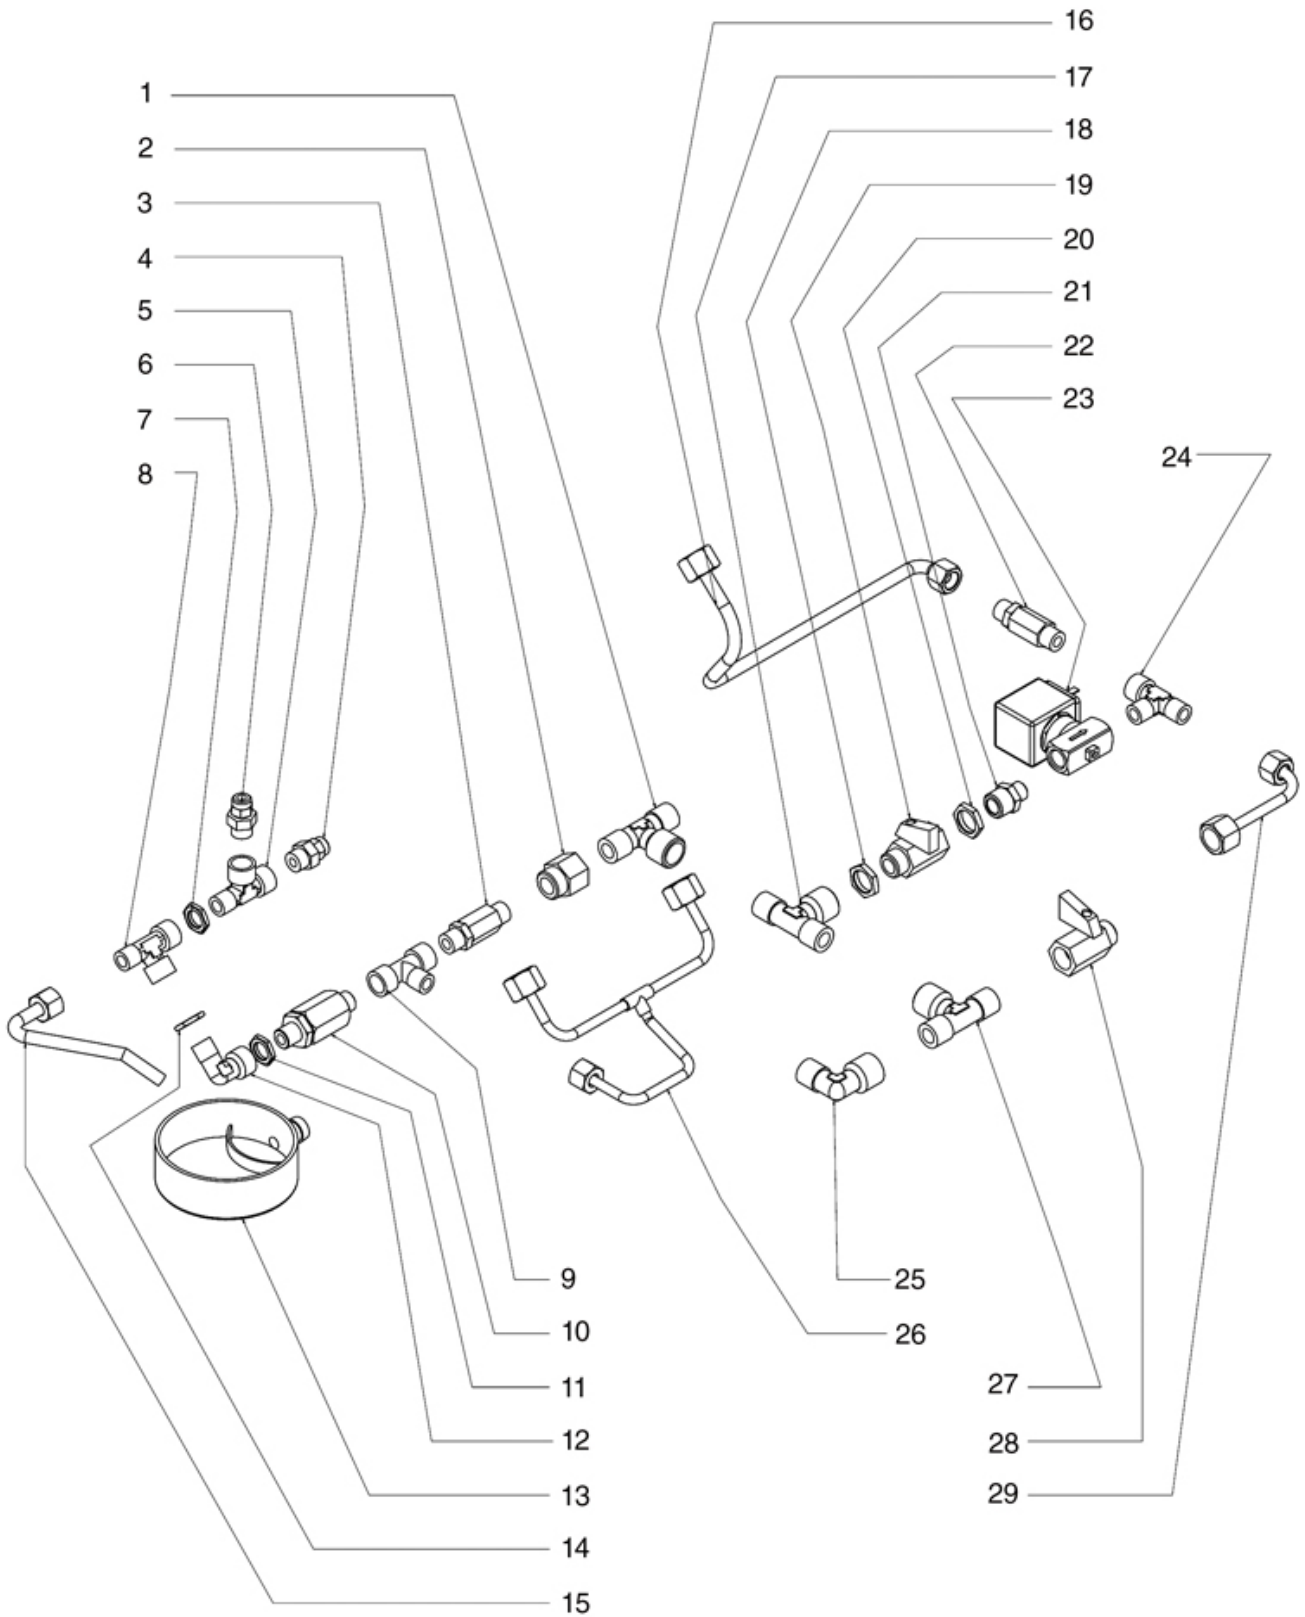

ATHENA S HIDRAULIC GROUP

ATHENA S

VICTORIA ARDUINO

Position	LF code no.	Description
1	1349240	"T" FITTING $\varnothing$ 3/8"M-3/8"F-3/8"M
3	1523007	NON-RETURN VALVE $\varnothing$ 1/4"M-1/4"M
4	3349302	STRAIGHT FITTING 1/4"M $\varnothing$ 6/4
5	1349702	"T" FITTING $\varnothing$ 1/4"F-1/4"F-1/4"M NICKEL-P
6	3349302	STRAIGHT FITTING 1/4"M $\varnothing$ 6/4
8	1349702	"T" FITTING $\varnothing$ 1/4"F-1/4"F-1/4"M NICKEL-P
9	1349244	"T" FITTING $\varnothing$ 1/4"M-1/4"M-1/4"F
17	1349240	"T" FITTING $\varnothing$ 3/8"M-3/8"F-3/8"M
19	3526704	BALLCOCK VALVE $\varnothing$ 3/8"MF
21	1349112	FITTING $\varnothing$ 1/4"M-3/8"M
22	1523007	NON-RETURN VALVE $\varnothing$ 1/4"M-1/4"M
23	1120310	2-WAY SOLENOID VALVE SIRAI 230V 50Hz
24	1349244	"T" FITTING $\varnothing$ 1/4"M-1/4"M-1/4"F
27	1349240	"T" FITTING $\varnothing$ 3/8"M-3/8"F-3/8"M
28	3526704	BALLCOCK VALVE $\varnothing$ 3/8"MF