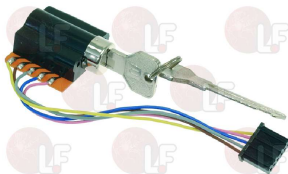

VICTORIA ARDUINO 04900119