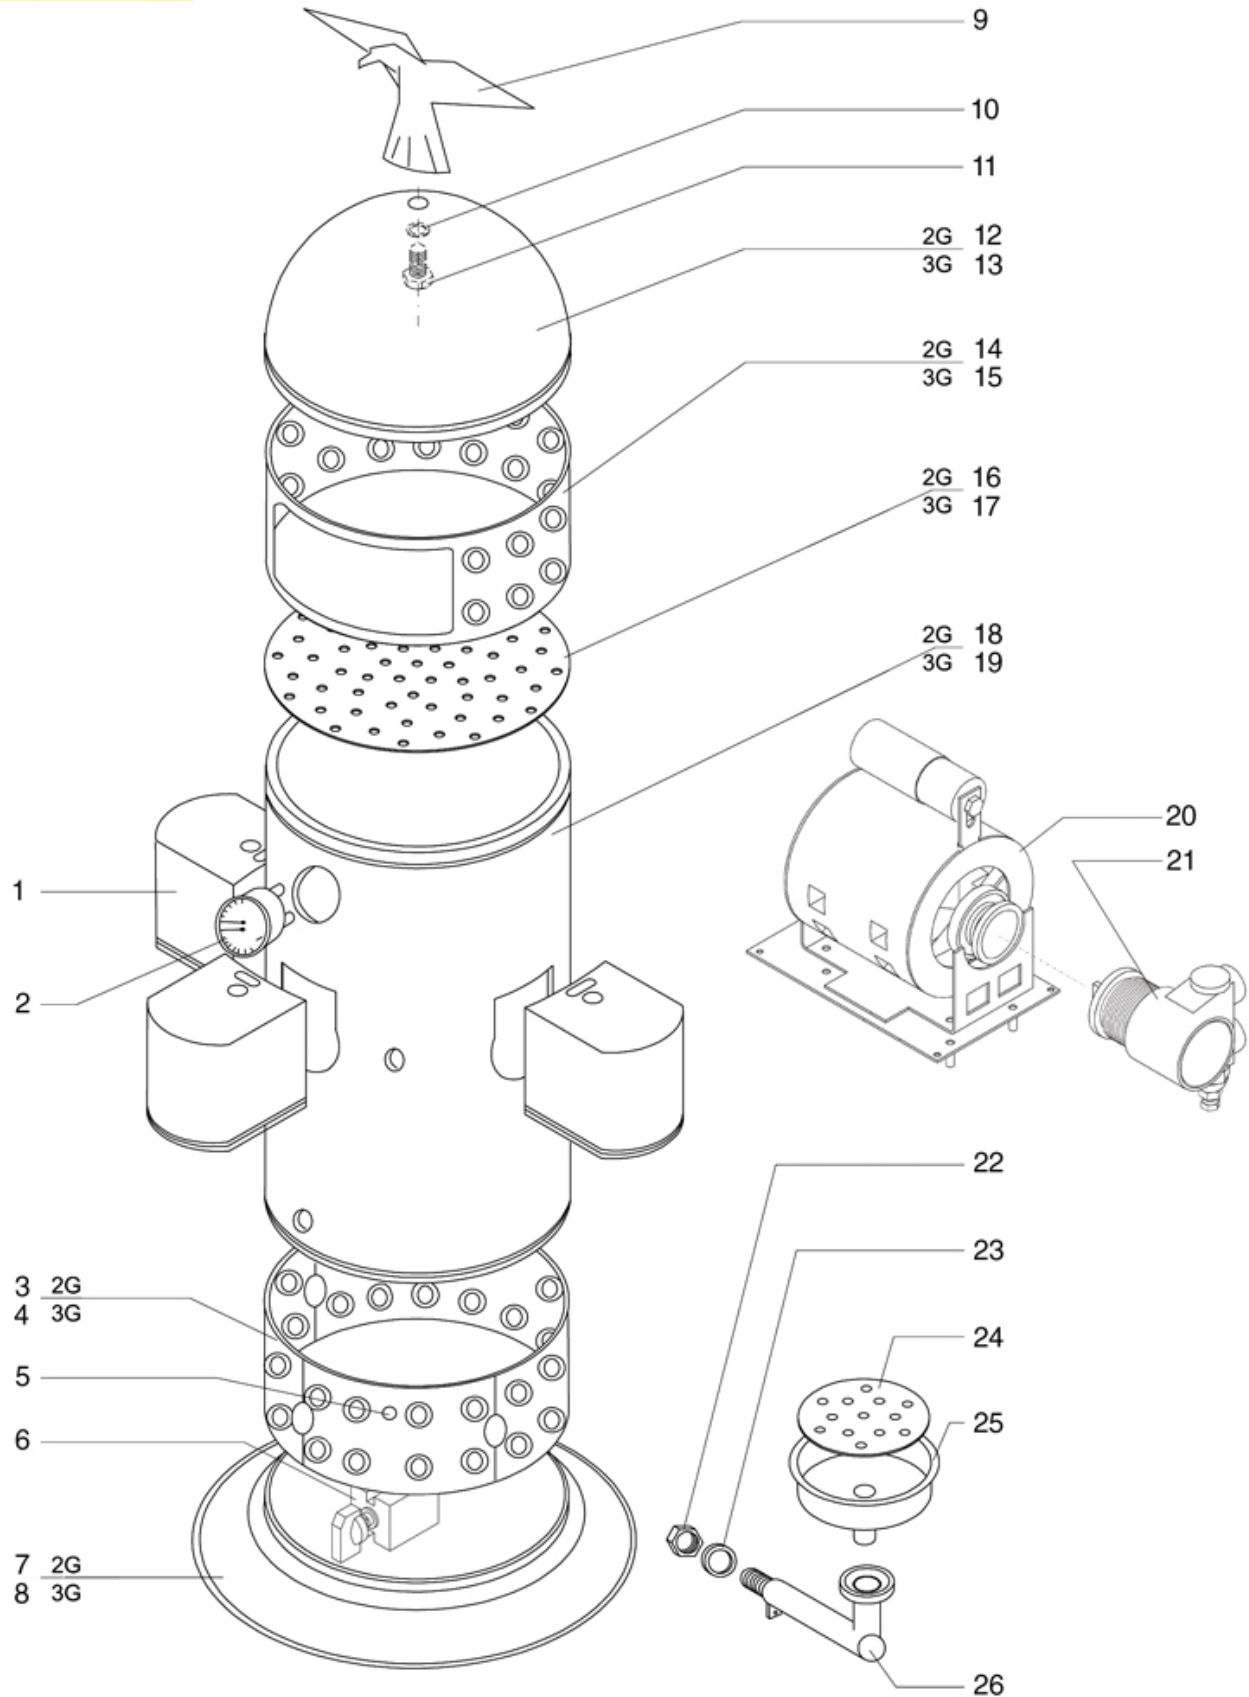

ATHENA S BOILER

ATHENA S

VICTORIA ARDUINO

Position	LF code no.	Description
5	1523534	BOILER VALVE \varnothing 1/4"M
7	1449037	INJECTOR PIPE M8
8	3243086	O-RING 0117 EPDM
9	1349504	NUT FOR TAP \varnothing 1/2"
10	1349034	HEAT EXCHANGER FITTING
11	1349706	L-FITTING \varnothing 3/8"M-3/8"M NICKEL-PLATED
12	1349706	L-FITTING \varnothing 3/8"M-3/8"M NICKEL-PLATED
17	1320531	PRESSURE SWITCH P302/6 3-POLES 30A
17	1320541	PRESSURE SWITCH PARKER
20	1341013	LEVEL PROBE \varnothing 1/4"M-130 mm
22	1444535	CONTACT THERMOSTAT 135°C 16A 250V
23	1186638	FLAT CARBO GASKET \varnothing 67x55x3 mm
24	1755142	HEATING ELEMENT 3000W 220/380V
25	3528088	S/S SCREW T.E. M8x20 UNI 5739 DIN 24017
27	1349102	FITTING \varnothing 1/4"M-1/4"M
28	1449037	INJECTOR PIPE M8
29	3243086	O-RING 0117 EPDM
30	1349504	NUT FOR TAP \varnothing 1/2"
31	1349034	HEAT EXCHANGER FITTING

VENUS BAR 2006 BODY PARTS AND MOTOR

VENUS BAR 2006

VICTORIA ARDUINO

Position	LF code no.	Description
2	1245045	PUMP-BOILER PRESSURE GAUGE \varnothing 63 mm
6	1057028	SELECTOR SWITCH 0-3 POSITIONS 40A 660V
11	1184010	STAINLESS STEEL SCREW M6x10 UNI 9327
20	1240282	CLAMP RPM MOTOR 165W
21	1330001	ROTARY VANE PUMP ROTOFLOW \varnothing 3/8" NPT
22	1348036	NUT \varnothing 3/8" WRENCH 21x6mm