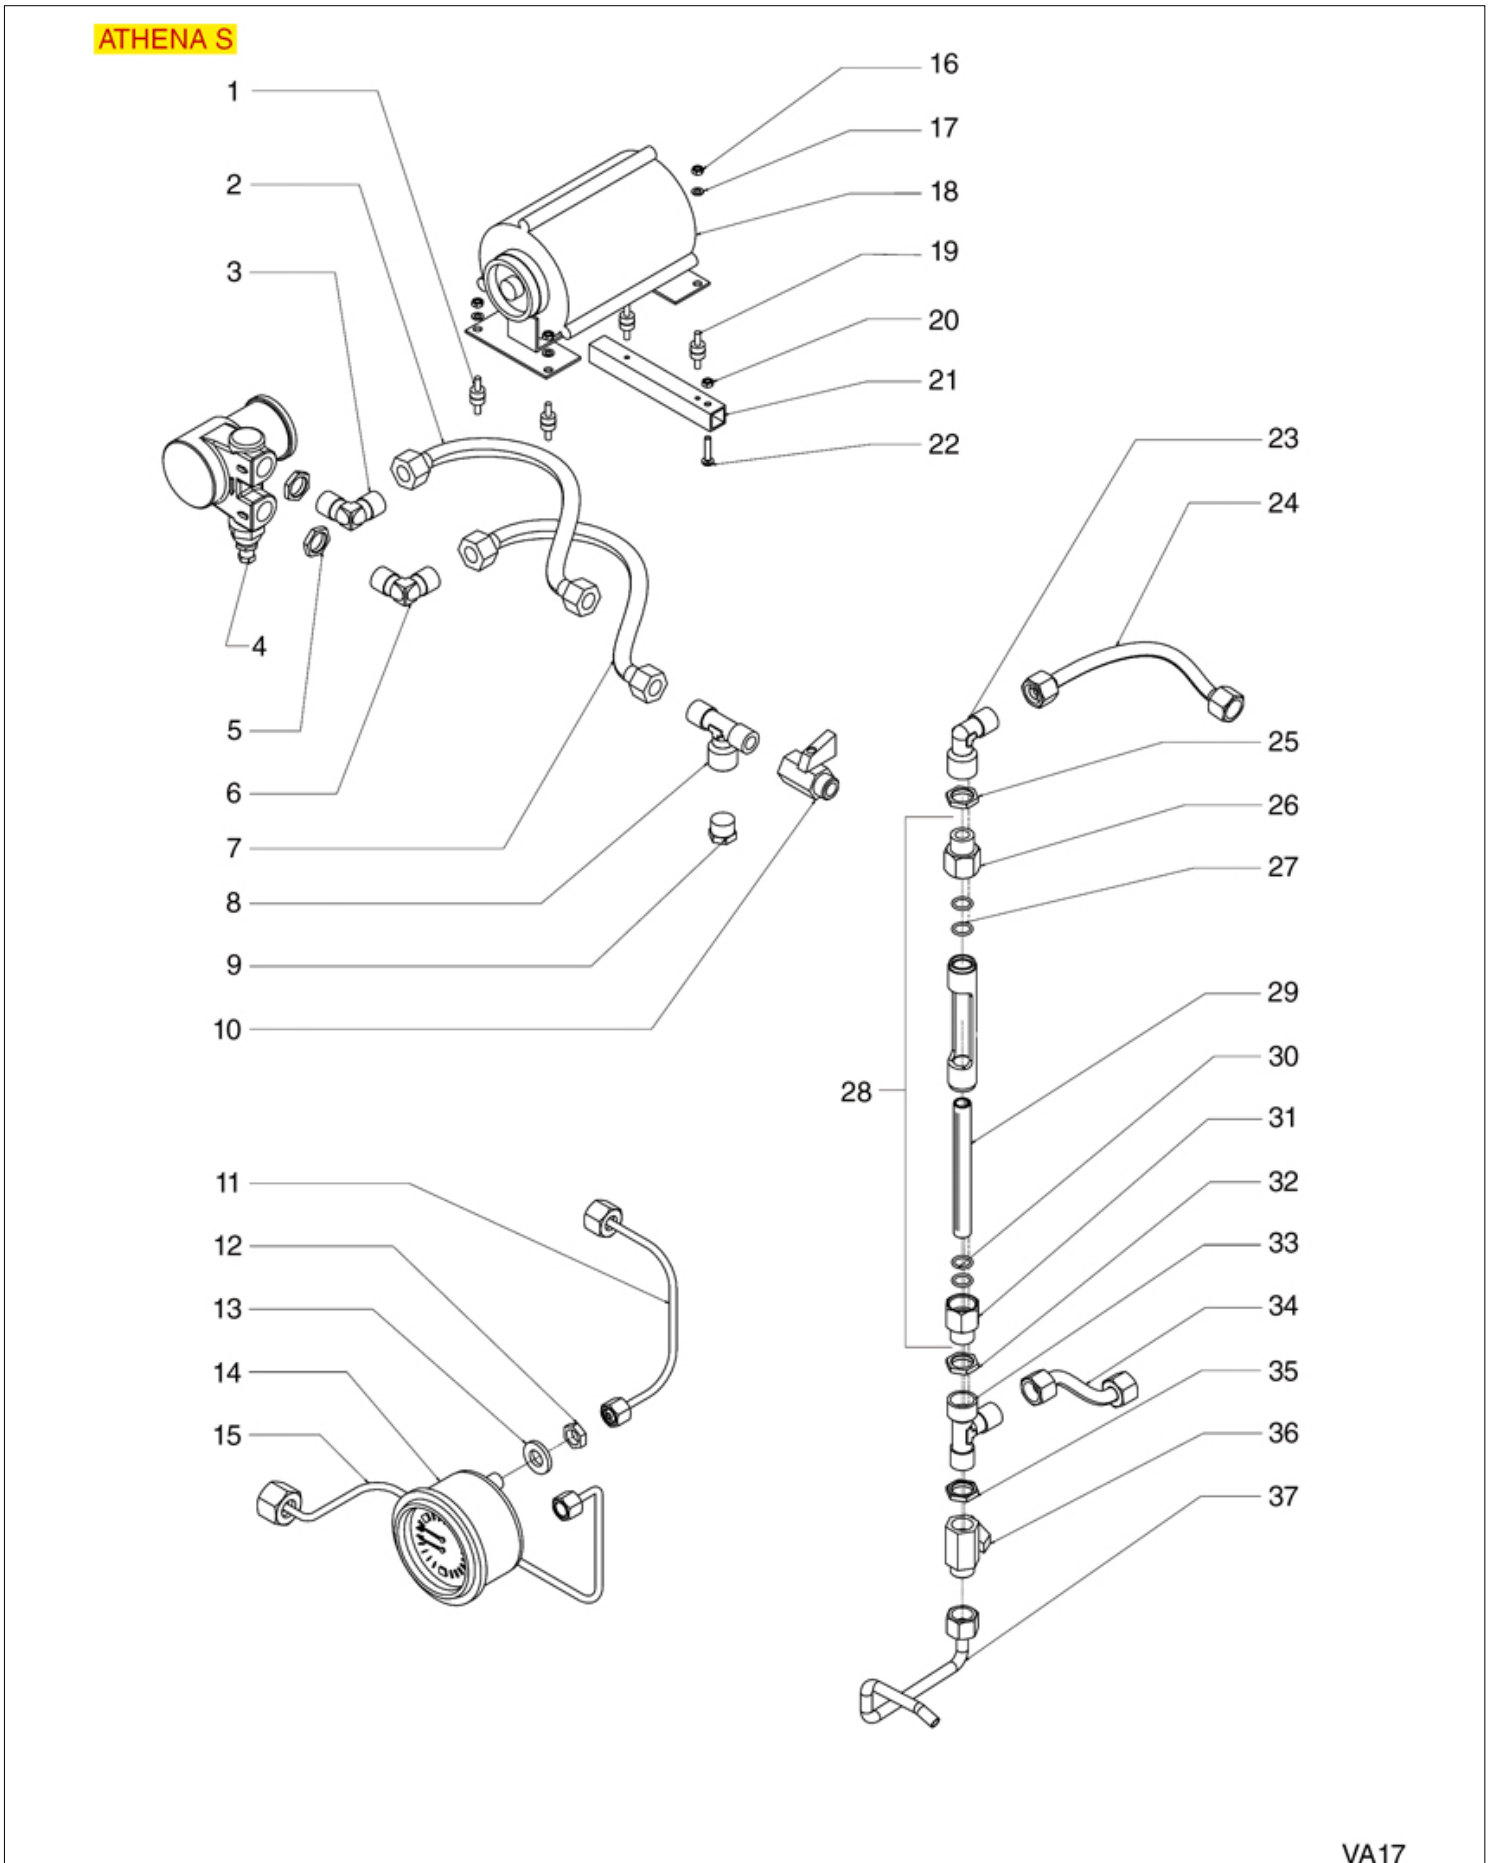

ATHENA S LEVEL AND MOTOR

VICTORIA ARDUINO

Position	LF code no.	Description
3	1349706	L-FITTING $\varnothing$ 3/8"M-3/8"M NICKEL-PLATED
4	1330001	ROTARY VANE PUMP ROTOFLOW $\varnothing$ 3/8" NPT
6	1349706	L-FITTING $\varnothing$ 3/8"M-3/8"M NICKEL-PLATED
8	1349240	"T" FITTING $\varnothing$ 3/8"M-3/8"F-3/8"M
9	1439023	BOILER CAP $\varnothing$ 3/8"M
10	3526704	BALLCOCK VALVE $\varnothing$ 3/8"MF
14	1245045	PUMP-BOILER PRESSURE GAUGE $\varnothing$ 63 mm
18	1240065	MOTOR RPM WITH CLAMP 120W
26	1349029	LEVEL FITTING WITH O-RING HOUSING
27	1186626	O-RING 0114 EPDM
28	1201100	LEVEL GLASS ASSEMBLY
29	1520518	LEVEL GLASS $\varnothing$ 12x112 mm
30	1186626	O-RING 0114 EPDM
31	1349029	LEVEL FITTING WITH O-RING HOUSING
33	1349242	"T" FITTING $\varnothing$ 3/8"M-3/8"M-3/8"F
36	3526704	BALLCOCK VALVE $\varnothing$ 3/8"MF