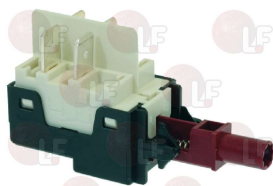

Switches

1319092 BIPOLAR SWITCH 16A 250V

VICTORIA ARDUINO 04200051

1319428 PUSH-BUTTON PANEL DIAPHRAGM 5 BUTTONS

for Coffee machine (VICTORIA ARDUINO) VENUSBAR

VICTORIA ARDUINO 40400007

1319427 PUSH-BUTTON PANEL 3 BUTTONS