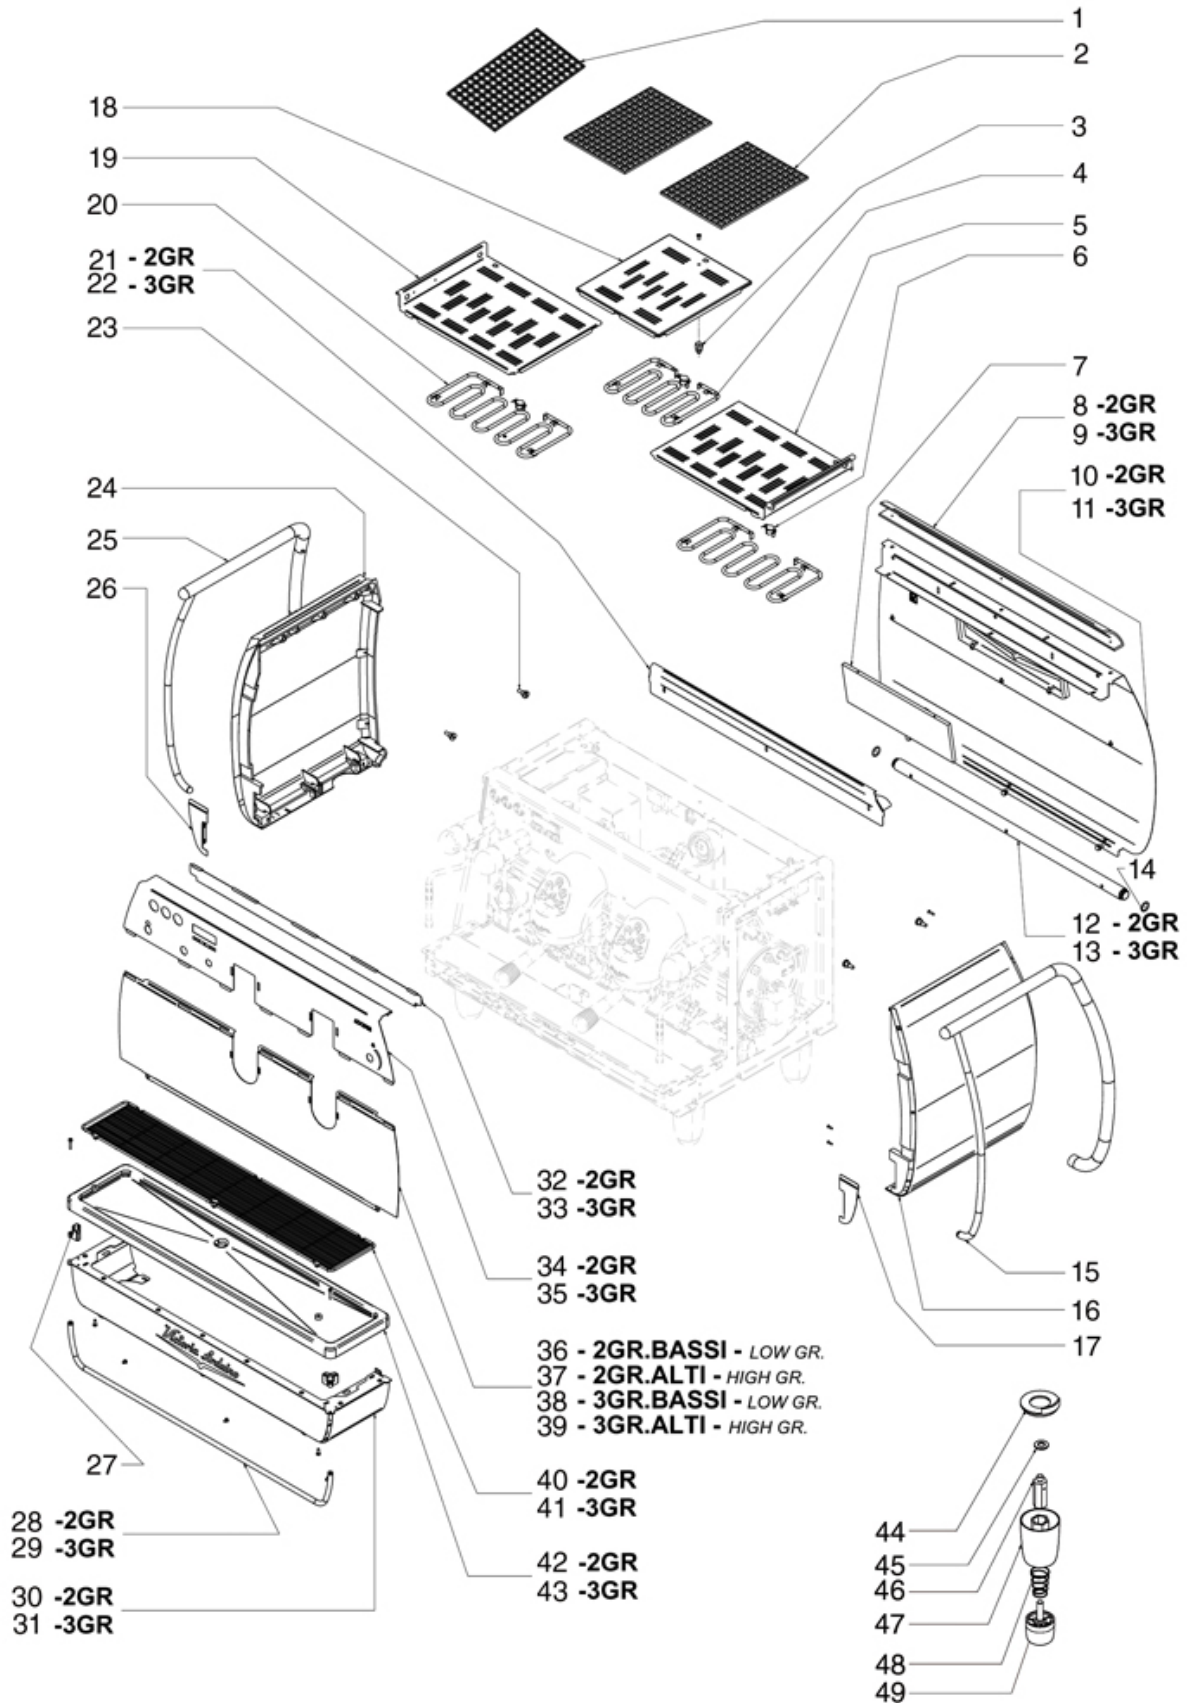

*Suitable **universal spare parts** may not be included*

ADONIS BODY PARTS

ADONIS

VICTORIA ARDUINO

Position	LF code no.	Description
2	1185020	CUP WARMING GRID
6	1443006	CONTACT THERMOSTAT 55°C 250V 16A
40	1185022	STAIN.STEEL CUP SUPPORT GRID 2 GROUPS
41	1185023	STAIN.STEEL CUP SUPPORT GRID 3 GROUPS
49	1313516	FOOT ø 48x40 mm M10