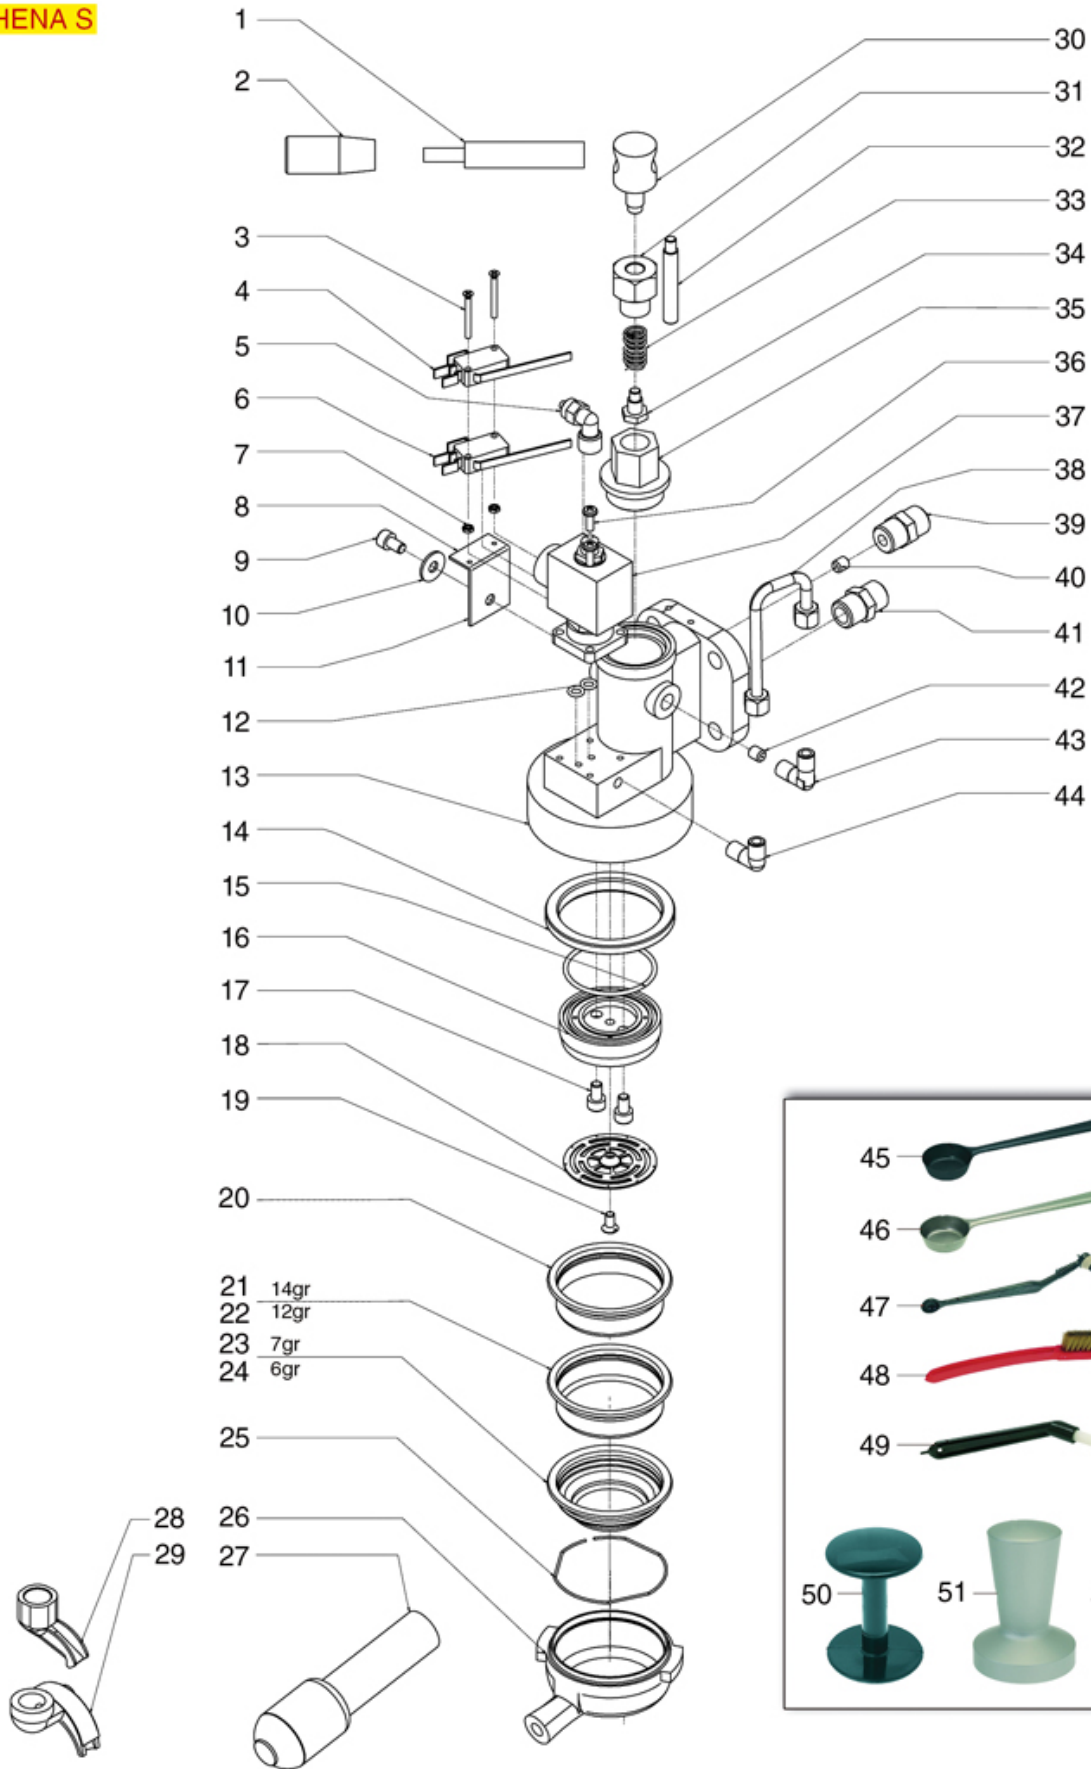

ATHENA S BODY PARTS

ATHENA S

VICTORIA ARDUINO

Position	LF code no.	Description
2	1185021	STAIN.STEEL CUP SUPPORT GRID 2 GROUPS
8	1313026	FOOT ø 50x27 mm M10
11	1185021	STAIN.STEEL CUP SUPPORT GRID 2 GROUPS

ATHENA S BREW GROUP

ATHENA S

VICTORIA ARDUINO

Position	LF code no.	Description
4	3240119	MICROSWITCH D45 16A 250V
6	3240119	MICROSWITCH D45 16A 250V
9	1184010	STAINLESS STEEL SCREW M6x10 UNI 9327
12	1186610	RED SILICONE O-RING R5 GASKET
14	1186701	FILTER HOLDER GASKET \varnothing 71x56x9 mm
15	3160044	O-RING 03187 EPDM
16	1086038	SHOWER HOLDER SPRAYER
17	1184010	STAINLESS STEEL SCREW M6x10 UNI 9327
18	1081006	SHOWER SCREEN \varnothing 51.5 mm
20	1160339	BLIND FILTER
21	1160053	2 CUPS FILTER 14 gr
22	1160071	2 CUPS FILTER 12 gr
23	1160072	1 CUP FILTER 7 gr
24	1160070	1 CUP FILTER 6 gr
25	1250101	FILTER BLOCKING SPRING \varnothing 1,00 mm INOX
26	1165031	FILTER HOLDER SIMONELLI
27	1241502	FILTER HOLDER HANDLE M10
28	1022501	SINGLE SPOUT \varnothing 3/8"
29	1022502	DOUBLE SPOUT \varnothing 3/8"
36	1184006	S/S SCREW T.C.C.E.I. M4x12 UNI 7984
37	1120330	3-WAY SOLENOID VALVE LUCIFER 240V 50Hz
37	1120335	3-WAY SOLENOID VALVE PARKER 230V 50/60Hz
39	1349032	FITTING 3/8"-3/8" INSIDE M8
40	1349033	JET M8x1 HOLE \varnothing 4.0 mm
41	1349103	FITTING \varnothing 3/8"M-3/8"M
45	1069001	PLASTIC MEASURING SPOON 20 ml
46	1069002	STAINLESS STEEL MEASURING SPOON 20 ml
47	1384003	BLACK SHOWER CLEANING BRUSH
48	1384002	BRUSH FOR MAINTENANCE
49	1384001	BRUSH FOR COFFEE SHOWER
50	1385002	NYLON COFFEE TAMPER \varnothing 50/57 mm
51	1385053	ANODISED ALUMINUM TAMPER \varnothing 58 mm
52	1385600	DYNAMOMETRIC MANUAL COFFEE TAMPER \varnothing 57mm