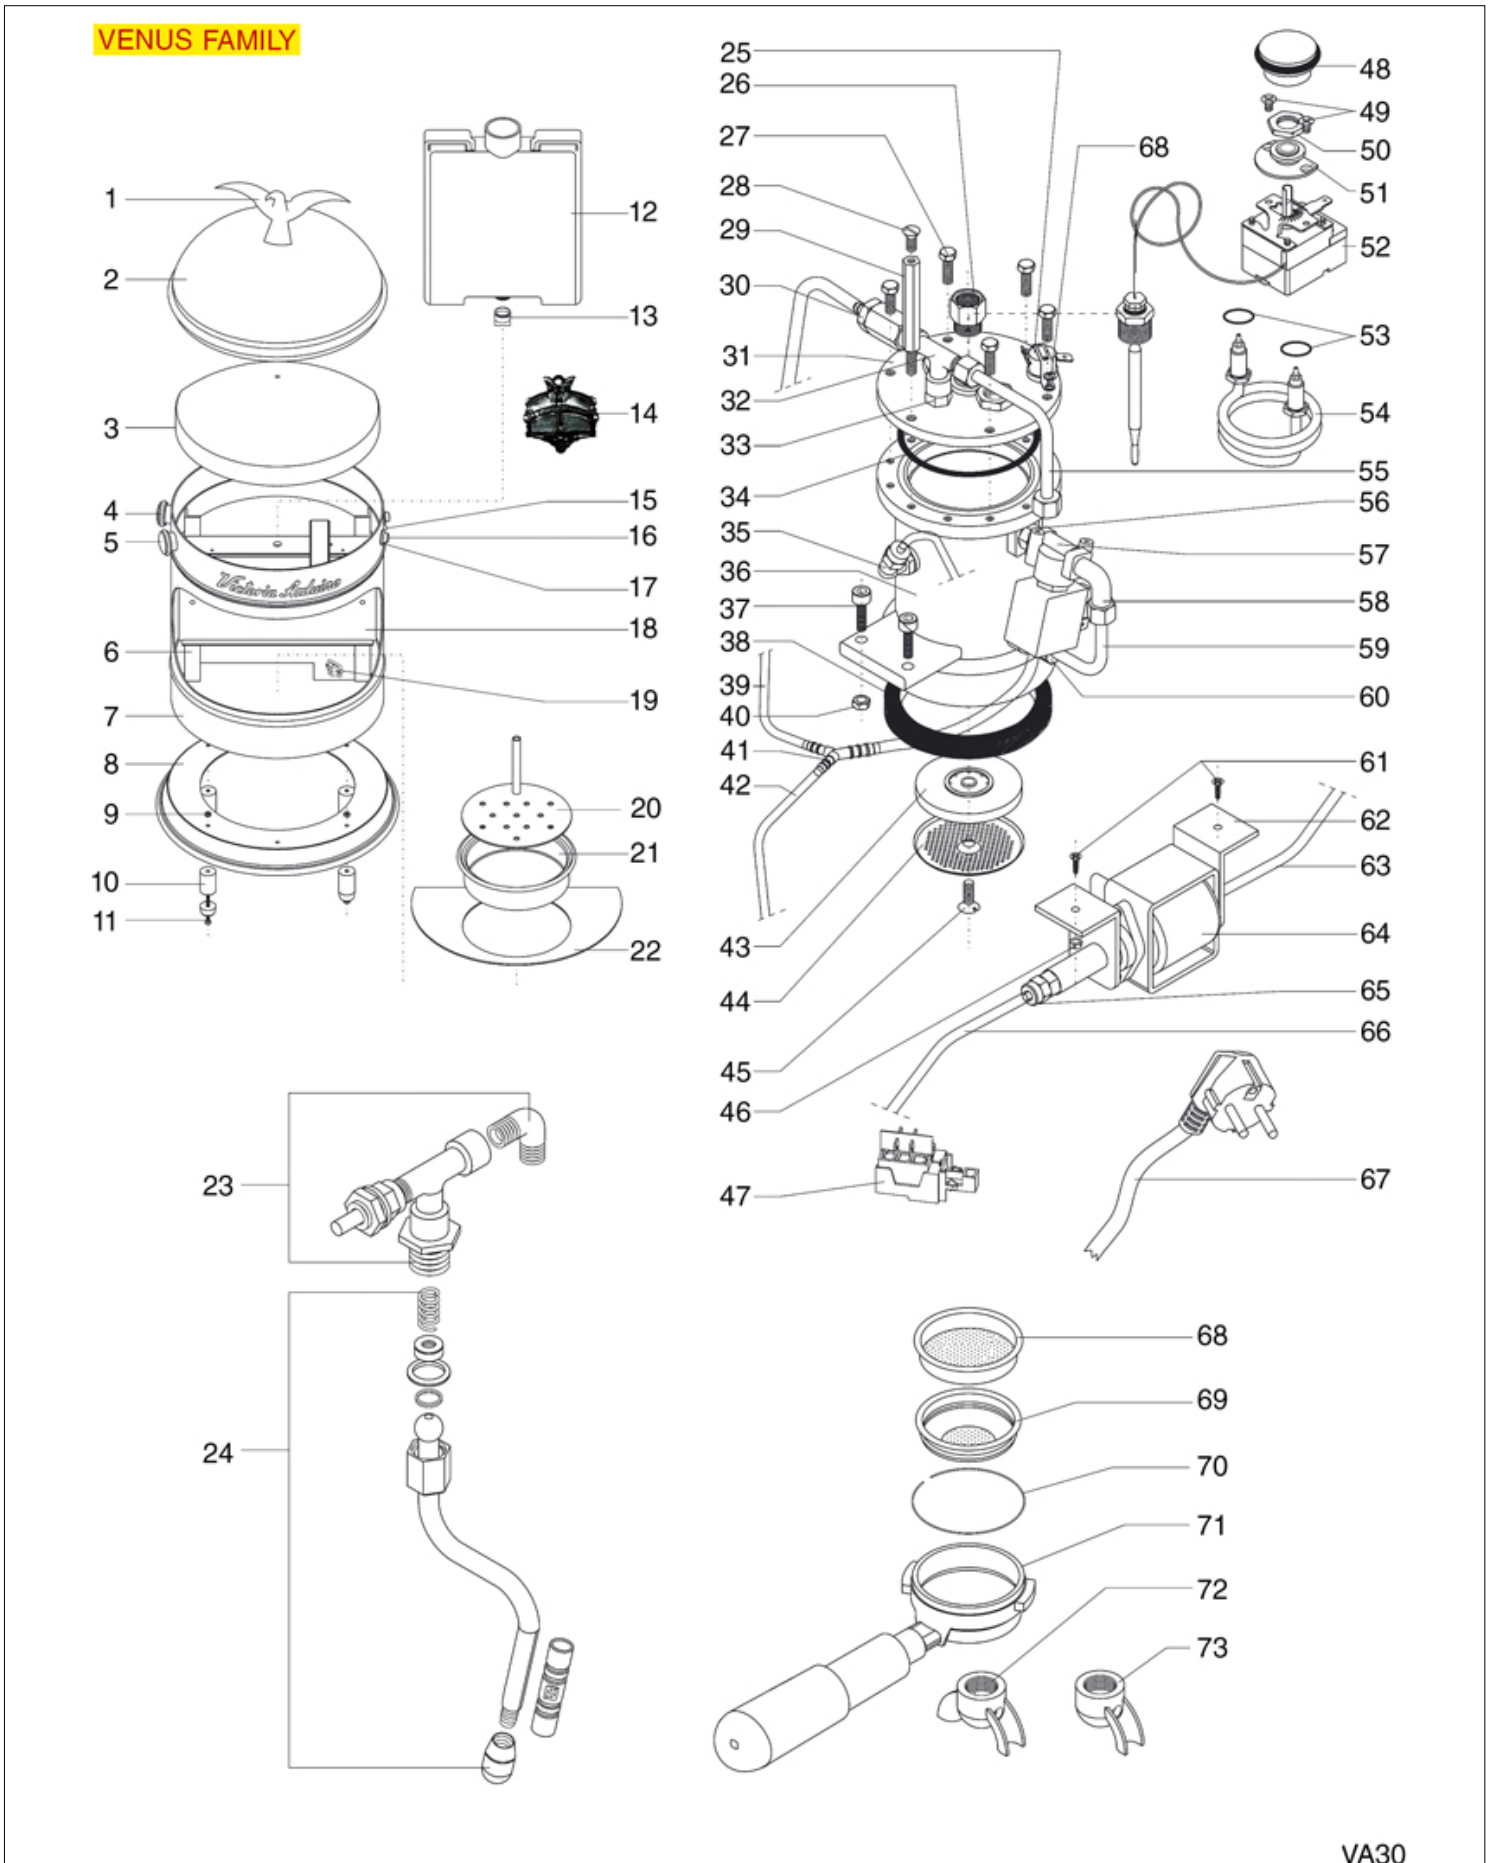

VENUS FAMILY COMPLETE

Positions without LF code no.: upon request

VICTORIA ARDUINO

Position	LF code no.	Description
12	1080161	WATER CONTAINER 2 L
30	1523065	EXPANSION VALVE $\varnothing$ 1/8"M-7 mm
33	1349101	FITTING $\varnothing$ 1/8"M-1/8"M NICKEL-PLATED
34	1186763	O-RING 0171 EPDM
35	3349314	TURNING ELBOW FITTING 1/8"M $\varnothing$ 6/4
38	1186400	FILTER HOLDER GASKET $\varnothing$ 71x56x8,2 mm
39	1449682	SILICONE HOSE $\varnothing$ 5x8 SHORE 60 - 10 m
42	1449682	SILICONE HOSE $\varnothing$ 5x8 SHORE 60 - 10 m
43	1326037	SHOWER HOLDER SPRAYER
44	1081026	SHOWER $\varnothing$ 56.5 mm
45	1528016	ST/STEEL SCREW M6x16 mm
47	1319092	BIPOLAR SWITCH 16A 250V
52	5039982	THERMOSTAT SINGLE PHASE 85°-135°C
53	1186404	TEFLON FLAT GASKET $\varnothing$ 18x13x2 mm
54	1755023	HEATING ELEMENT 1000W 230V
56	1349101	FITTING $\varnothing$ 1/8"M-1/8"M NICKEL-PLATED
57	1120121	3-WAY SOLENOID VALVE ODE $\varnothing$ 1/8" 230V 5W
60	1349101	FITTING $\varnothing$ 1/8"M-1/8"M NICKEL-PLATED
61	1528016	ST/STEEL SCREW M6x16 mm
62	1331023	SQUARE DAMPER EX-EP-EK-EA
63	1449682	SILICONE HOSE $\varnothing$ 5x8 SHORE 60 - 10 m
64	1122601	VIBRATORY PUMP EX5 41W 120V 60Hz
64	1122735	VIBRATORY PUMP EX5 48W 230V 50Hz
65	3349301	STRAIGHT FITTING 1/8"M $\varnothing$ 6/4
66	1449502	TEFLON PIPE $\varnothing$ 4x6 mm - 10 m
68	1160071	2 CUPS FILTER 12 gr
69	1160070	1 CUP FILTER 6 gr
70	1250101	FILTER BLOCKING SPRING $\varnothing$ 1,00 mm INOX
71	1165045	1 CUP FILTER HOLDER ASSEMBLY SIMONELLI
72	1022524	DOUBLE SPOUT $\varnothing$ 3/8"
73	1022550	SINGLE SPOUT $\varnothing$ 3/8"