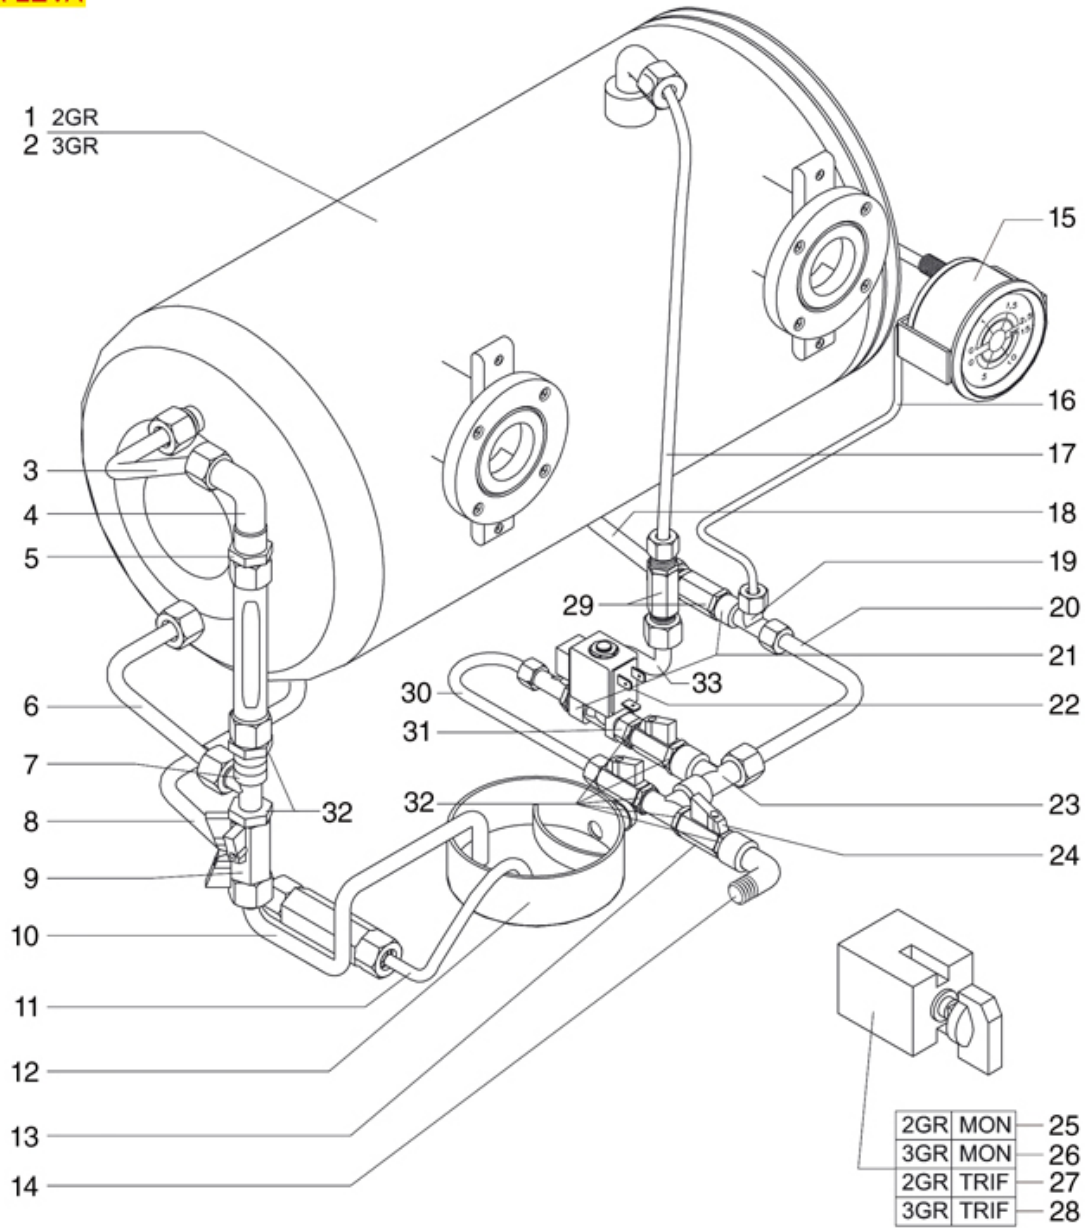

ATHENA LEVER-TYPE HIDRAULIC GROUP

ATHENA LEVA

3/4 50	3/4 2000 mm 51		5m	100		3/4-PP	200		3/8-CP	300		3/4-PP	400
			12x18	101		100 cm	3/8-CP		301	100 cm		3/4-PP	401
			30m	102		150 cm	3/8-CP		302	150 cm		3/4-PP	402
			5m	103		200 cm	3/8-CP		303	200 cm		3/4-PP	403
			14x20	104		100 cm	3/8-CP		304	250 cm		3/8-PP	404
			30m	105		150 cm	3/8-CP		305	37 cm		3/8-PP	405
			14x20	106		200 cm	3/8-CP		306	200 cm		3/8-PP	406
			5m	107		50 cm	1/8-PP		307	50 cm		3/8-CC	407
			16x23	108		75 cm	1/8-PP		308	60 cm		3/8-CC	408
			30m	109		100 cm	1/8-CC		309	37 cm		3/8-CC	409
18x25		150 cm			150 cm